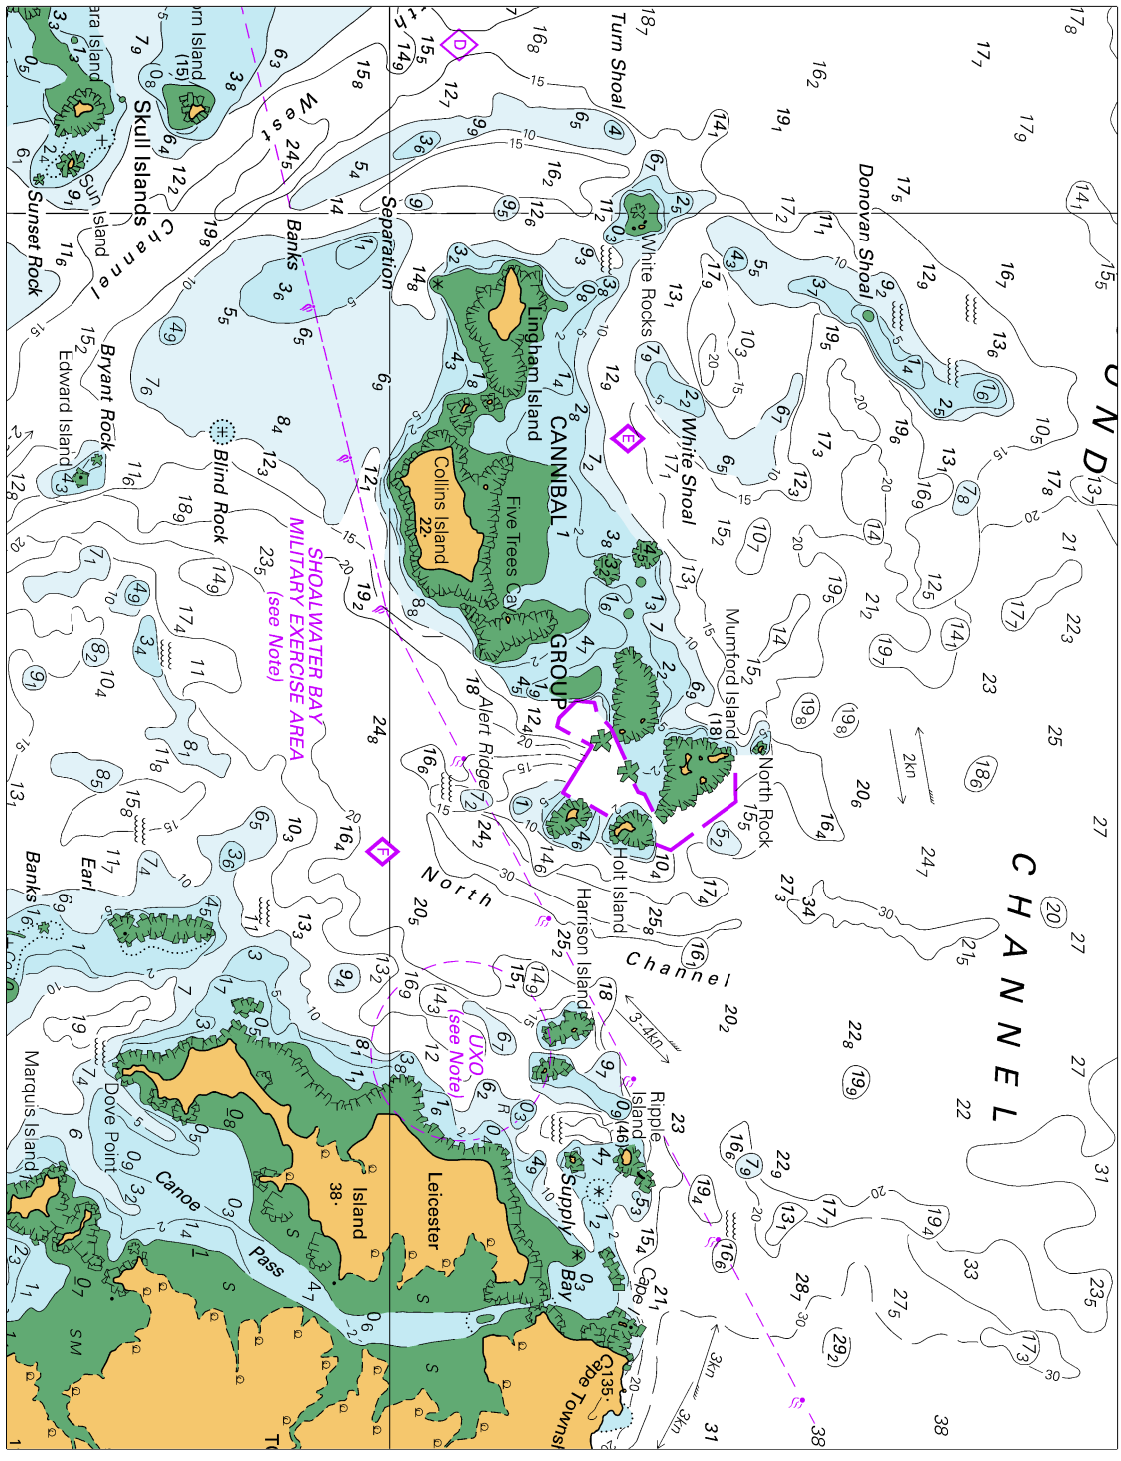

To accompany Australian Notice to Mariners 543/2026

Block for chart Aus 259 (56.1 x 54.0mm)  
© Commonwealth of Australia 2026

To accompany Australian Notice to Mariners 543/2026

Block for chart Aus 267 © Commonwealth of Australia 2026

(113.1 x 189.8mm)

To accompany Australian Notice to Mariners 544/2026

Block A for chart Aus 260

(98.1 x 27.1mm)

© Commonwealth of Australia 2026

To accompany Australian Notice to Mariners 544/2026

Zone of Confidence (ZOC) Diagram

Block for chart Aus 260

© Commonwealth of Australia 2026

(111.8 x 65.6mm)

To accompany Australian Notice to Mariners 544/2026

Block C for chart Aus 260

© Commonwealth of Australia 2026

(208.4 x 118.9mm)

To accompany Australian Notice to Mariners 544/2026

Block B for chart Aus 260

© Commonwealth of Australia 2026

(2000 0 x 58.5mm)

To accompany Australian Notice to Mariners 544/2026

Block A for chart Aus 822

© Commonwealth of Australia 2026

(184.1 x 61.9mm)

To accompany Australian Notice to Mariners 544/2026