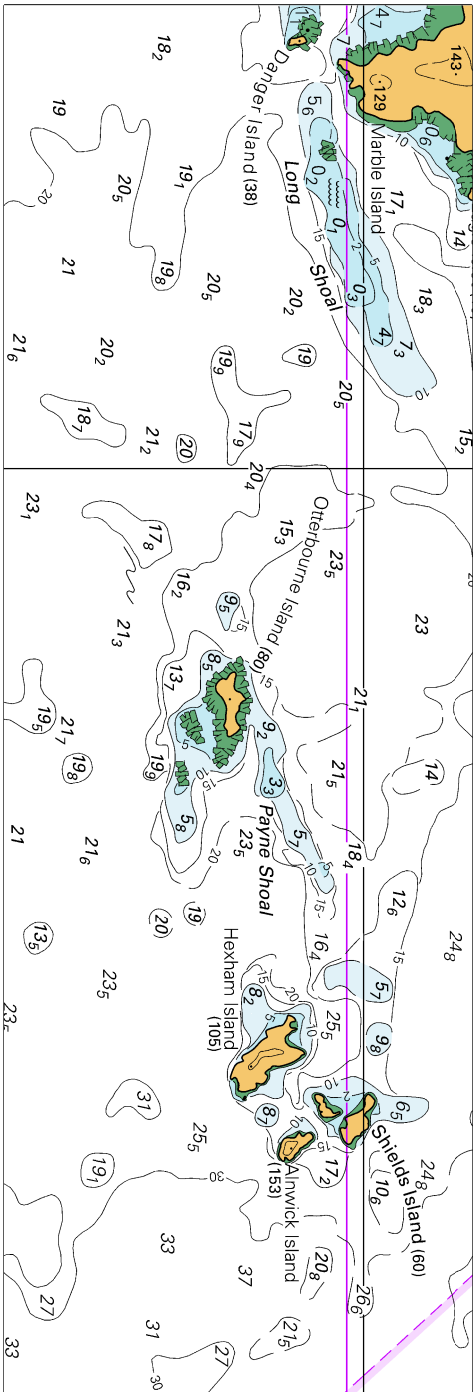

To accompany Australian Notice to Mariners 543/2026

Block for chart Aus 259 (56.1 x 54.0mm)  
© Commonwealth of Australia 2026

To accompany Australian Notice to Mariners 543/2026

Block for chart Aus 267 © Commonwealth of Australia 2026

(113.1 x 189.8mm)

To accompany Australian Notice to Mariners 544/2026

Block A for chart Aus 260

(98.1 x 27.1mm)

© Commonwealth of Australia 2026

To accompany Australian Notice to Mariners 544/2026

Zone of Confidence (ZOC) Diagram

Block for chart Aus 260

© Commonwealth of Australia 2026

(111.8 x 65.6mm)

To accompany Australian Notice to Mariners 544/2026

Block C for chart Aus 260

© Commonwealth of Australia 2026

(208.4 x 118.9mm)

To accompany Australian Notice to Mariners 544/2026

Block B for chart Aus 260

© Commonwealth of Australia 2026

(2000 0 x 58.5mm)

To accompany Australian Notice to Mariners 544/2026

Block A for chart Aus 822

© Commonwealth of Australia 2026

(184.1 x 61.9mm)

To accompany Australian Notice to Mariners 544/2026