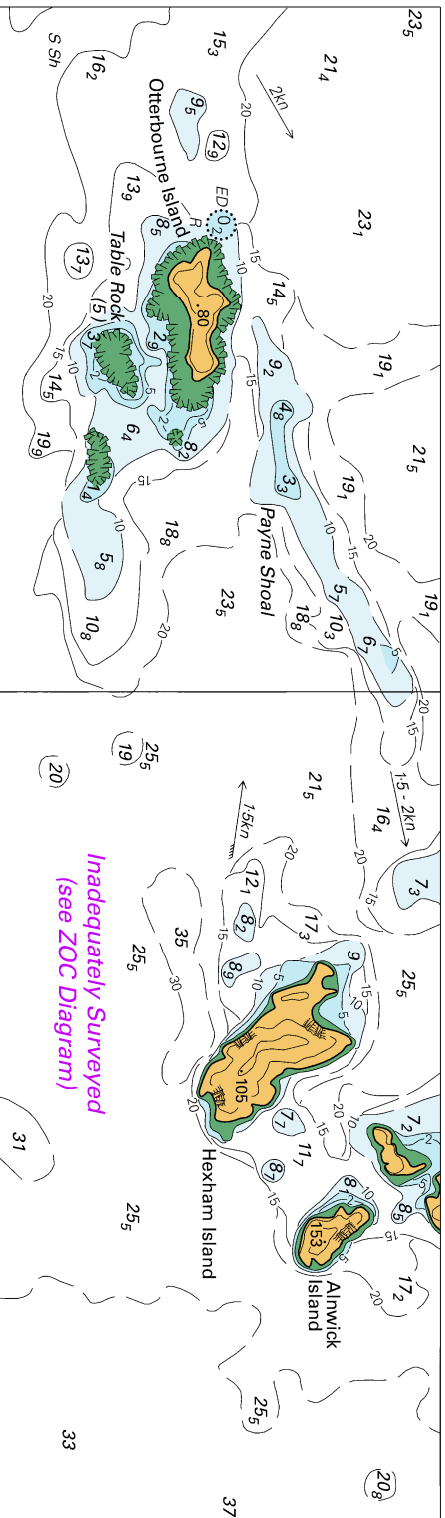

To accompany Australian Notice to Mariners 543/2026

Block for chart Aus 259 (56.1 x 54.0mm)  
© Commonwealth of Australia 2026

To accompany Australian Notice to Mariners 543/2026

Block for chart Aus 267 © Commonwealth of Australia 2026

(113.1 x 189.8mm)

To accompany Australian Notice to Mariners 544/2026

Block A for chart Aus 260

(98.1 x 27.1mm)

© Commonwealth of Australia 2026

To accompany Australian Notice to Mariners 544/2026

Zone of Confidence (ZOC) Diagram

Block for chart Aus 260

© Commonwealth of Australia 2026

(111.8 x 65.6mm)

To accompany Australian Notice to Mariners 544/2026

Block C for chart Aus 260

© Commonwealth of Australia 2026

(208.4 x 118.9mm)

To accompany Australian Notice to Mariners 544/2026

Block B for chart Aus 260

© Commonwealth of Australia 2026

(2000 0 x 58.5mm)

To accompany Australian Notice to Mariners 544/2026

Block A for chart Aus 822

© Commonwealth of Australia 2026

(184.1 x 61.9mm)

To accompany Australian Notice to Mariners 544/2026