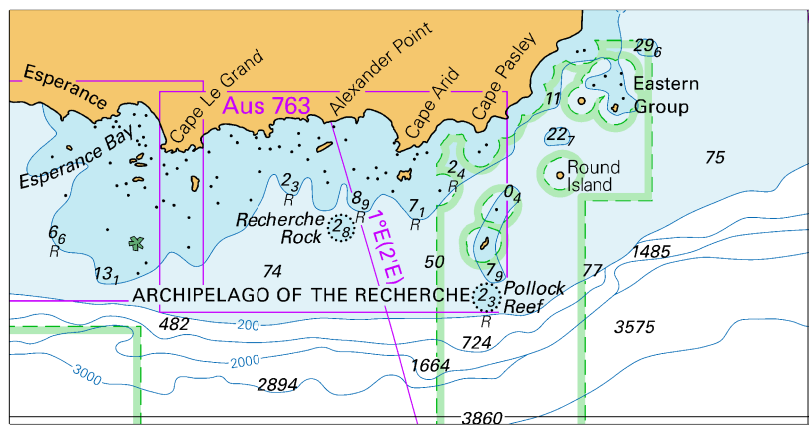

Block for chart Aus 260

© Commonwealth of Australia 2026

(111.8 x 65.6mm)

To accompany Australian Notice to Mariners 544/2026

Block C for chart Aus 260

© Commonwealth of Australia 2026

(208.4 x 118.9mm)

To accompany Australian Notice to Mariners 544/2026

Block B for chart Aus 260

© Commonwealth of Australia 2026

(2000 0 x 58.5mm)

To accompany Australian Notice to Mariners 544/2026

Block A for chart Aus 822

© Commonwealth of Australia 2026

(184.1 x 61.9mm)

To accompany Australian Notice to Mariners 544/2026

Block B for chart Aus 822

© Commonwealth of Australia 2026

(190.7 x 146.9mm)

To accompany Australian Notice to Mariners 546/2026

Block for chart Aus 4060

© Commonwealth of Australia 2026

(118.4 x 52.0mm)

To accompany Australian Notice to Mariners 547/2026