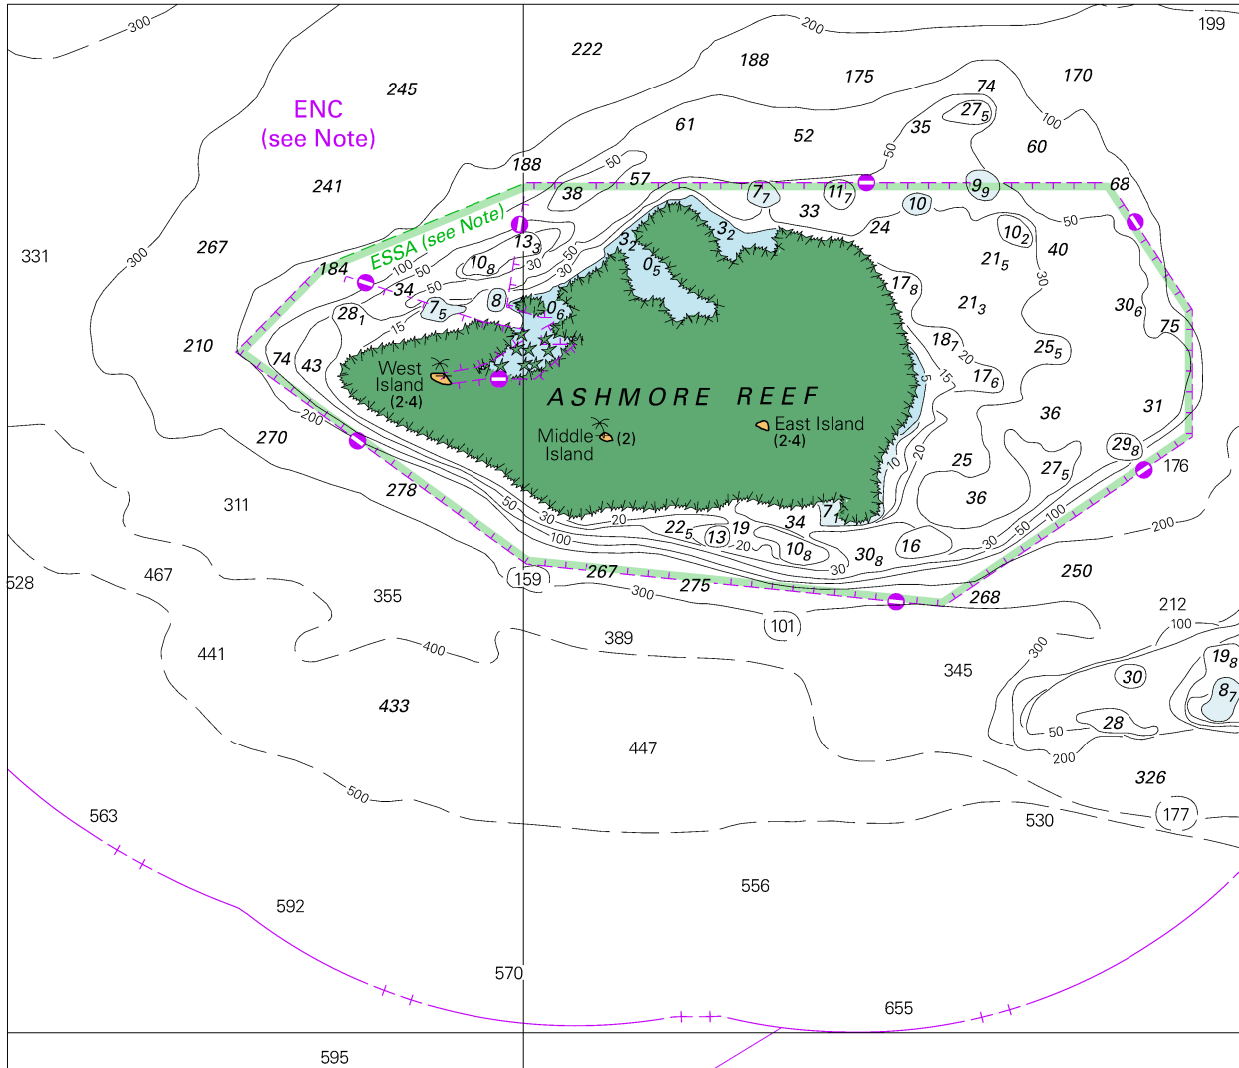

To accompany Australian Notice to Mariners 44/2021

ELECTRONIC NAVIGATIONAL CHART (ENC)

Larger scale ENC content exists in this area. When using electronic navigation systems, certain vessels (e.g. restricted by depth or size) may benefit from the additional level of detail shown in the largest scale ENC product available.

Note for chart Aus 314

To accompany Australian Notice to Mariners 44/2021

Block for chart Aus 314

© Commonwealth of Australia 2021

(163.1 x 140.9mm)

To accompany Australian Notice to Mariners 44/2021