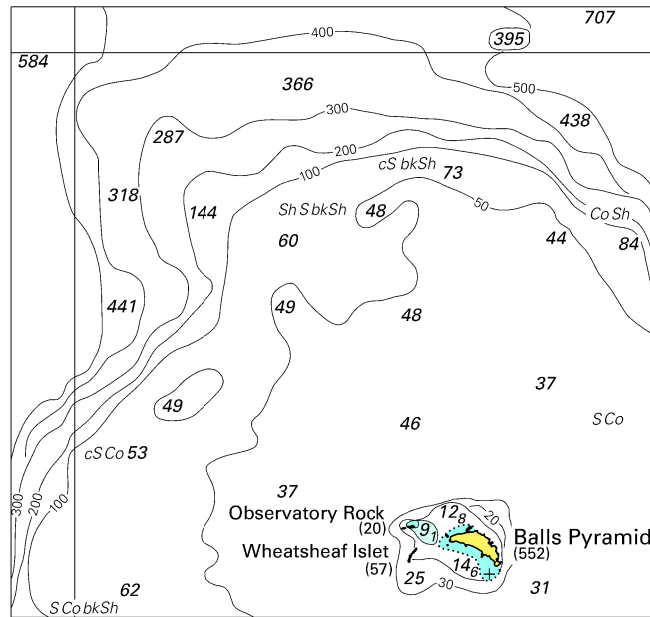

*To accompany Australian Notice to Mariners 55/2017*

MARINE FARMS

Marine farms, which may be floating or fixed structures and their associated moorings should be avoided. The farms are generally marked by buoys or beacons, which may be lit. Their charted positions are approximate.

*Note for chart Aus 116*

To accompany Australian Notice to Mariners 42/2017

© Commonwealth of Australia 2017

Block for Chart Aus 610

(85.7 x 80.6mm)