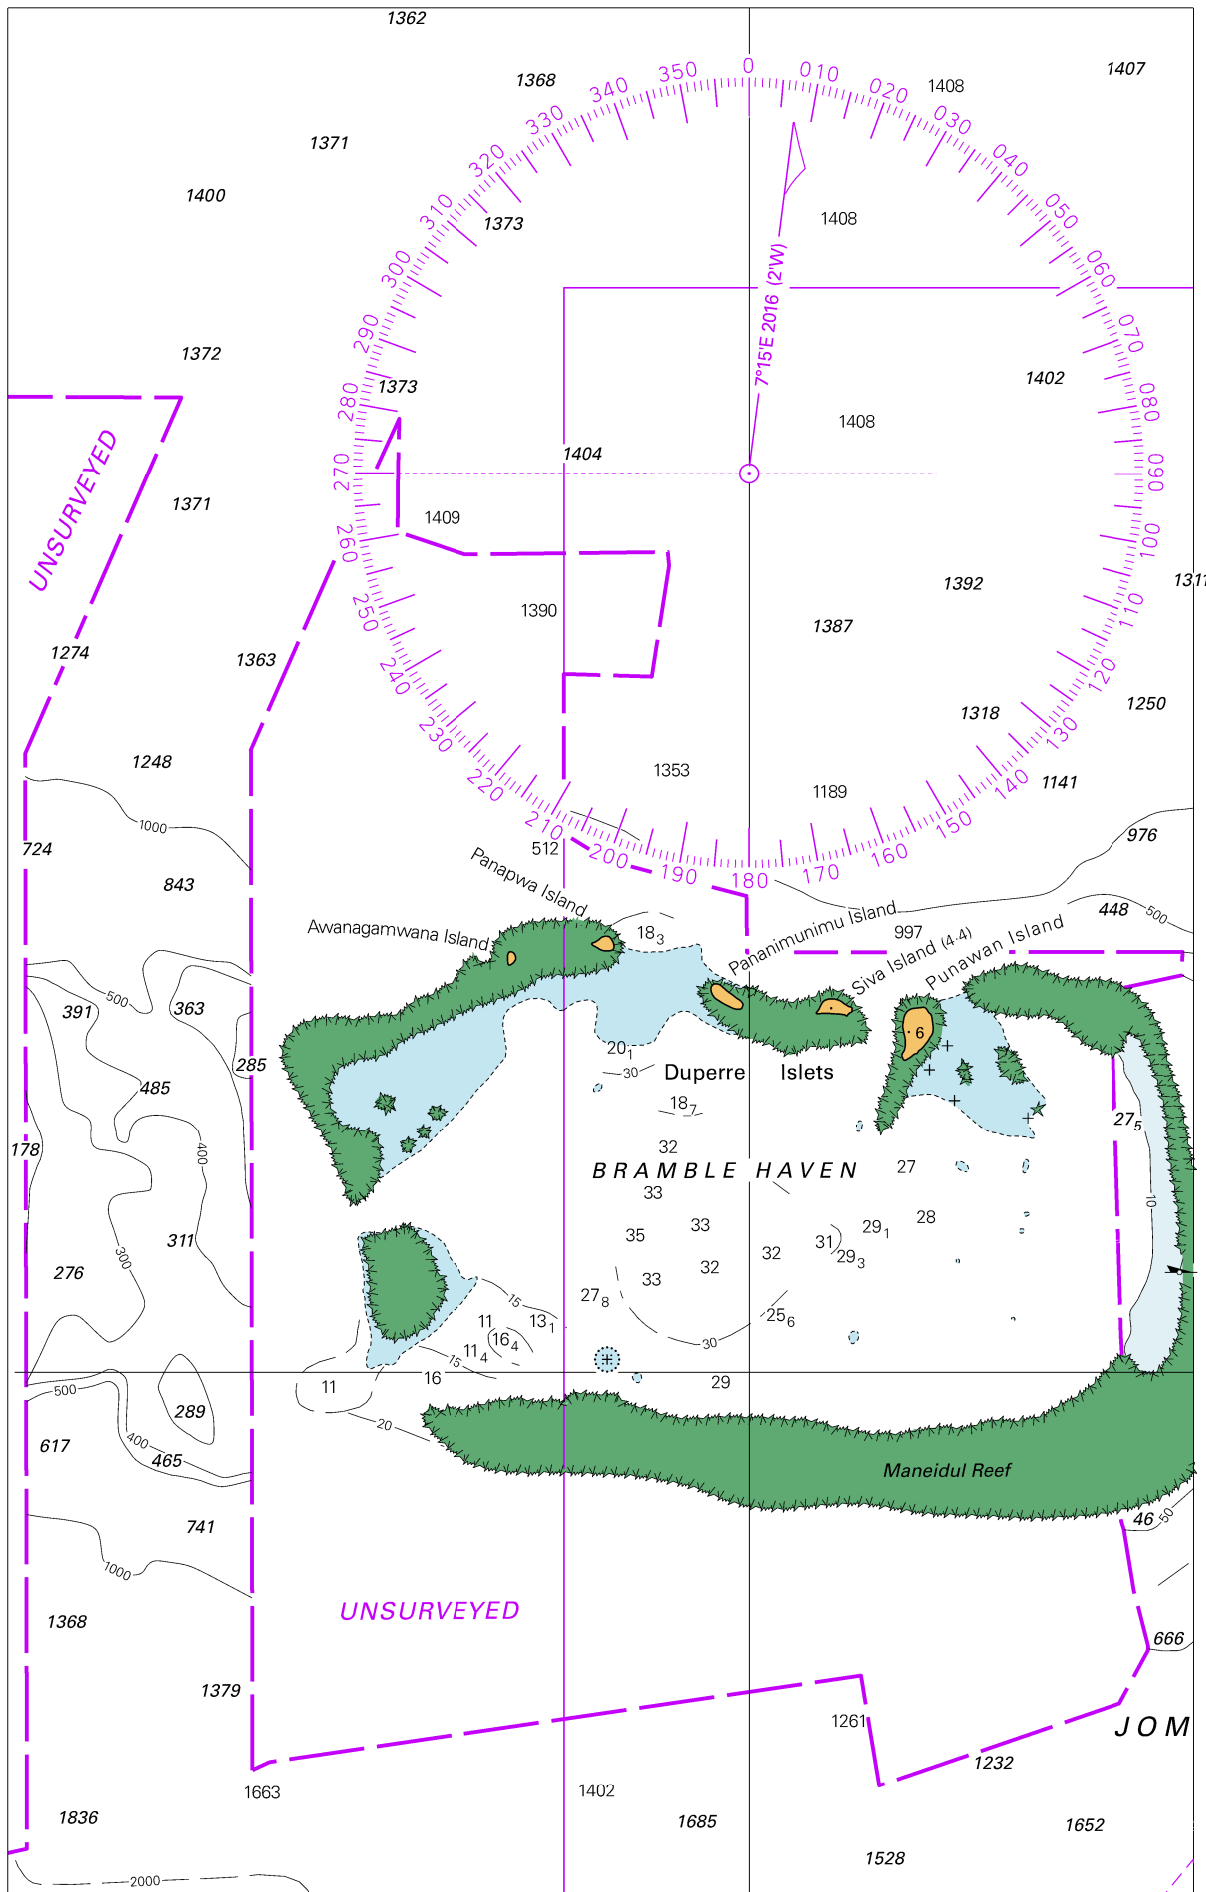

To accompany Australian Notice to Mariners 1075/2017  
Zone of Confidence (ZOC) Diagram

Block B for Chart Aus 510 © Commonwealth of Australia 2017

(111.9 x 65.5mm)

To accompany Australian Notice to Mariners 1076/2017

Block A for Chart Aus 521

© Commonwealth of Australia 2017

(155.3 x 190.9mm)

To accompany Australian Notice to Mariners 1076/2017

Block B for Chart Aus 521

© Commonwealth of Australia 2017

(170.5 x 224.4mm)

To accompany Australian Notice to Mariners 1077/2017

To accompany Australian Notice to Mariners 1077/2017

Zone of Confidence (ZOC) Diagram

Block B for Chart Aus 512 © Commonwealth of Australia 2017 (103.5 x 65.4mm)