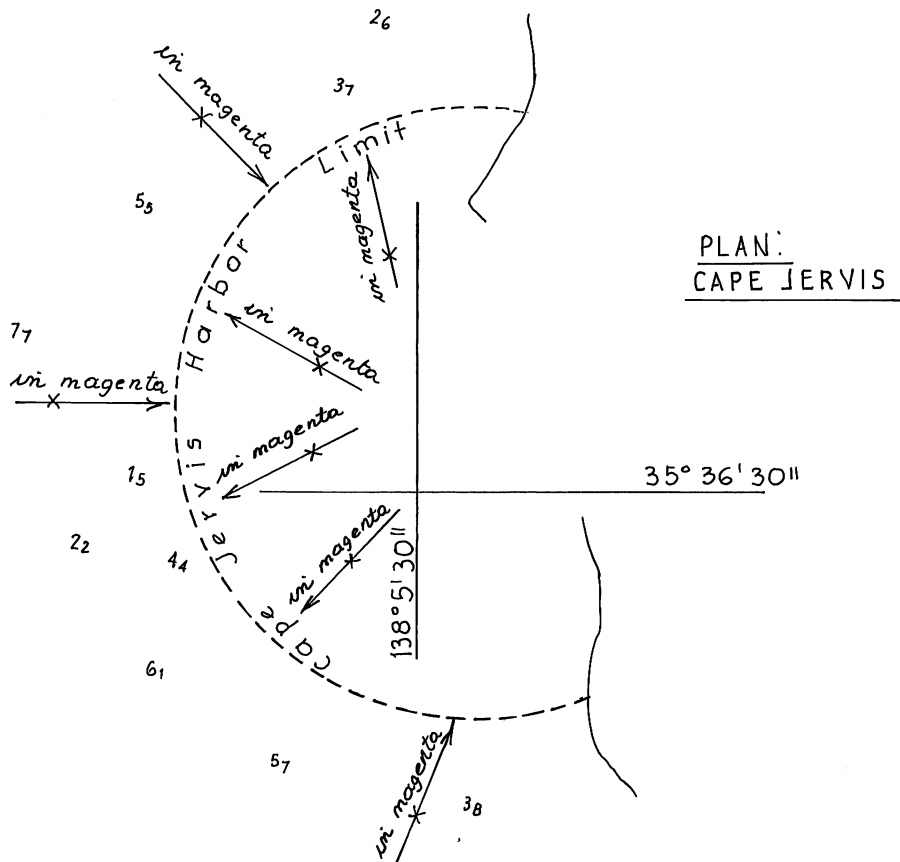

830/2009

306/2010

© commonwealth of Australia 2010

AUS 125