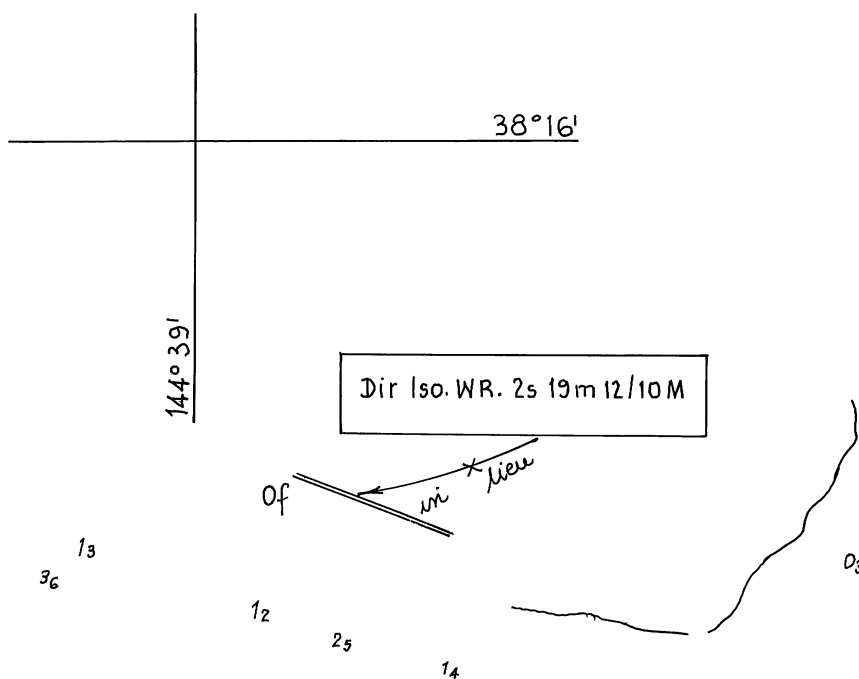

800/2010

1313/2010

© Commonwealth of Australia 2010

AUS 144