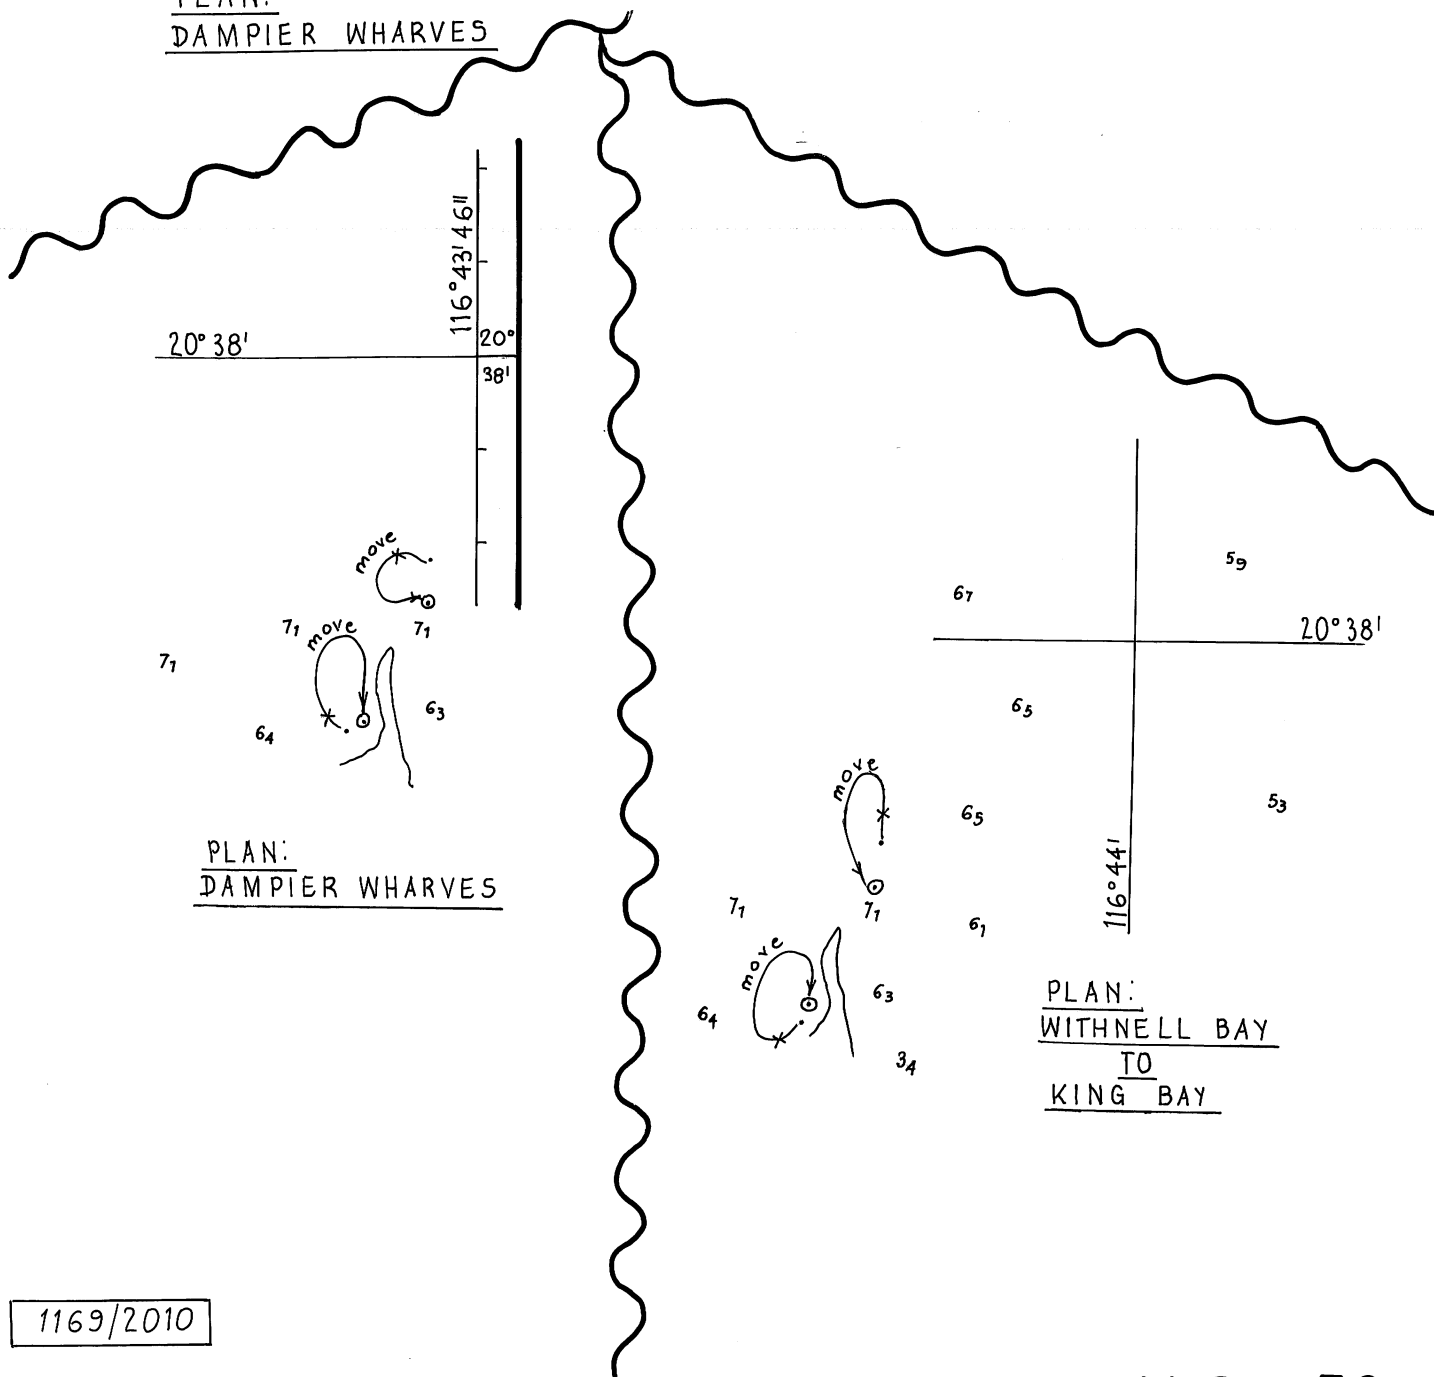

AUS 58

1058/2010

1309/2010

© Commonwealth of Australia 2010

AUS 741

PLAN:  
DAMPIER WHARVES

PLAN:  
DAMPIER WHARVES

PLAN:  
WITHNELL BAY  
TO  
KING BAY