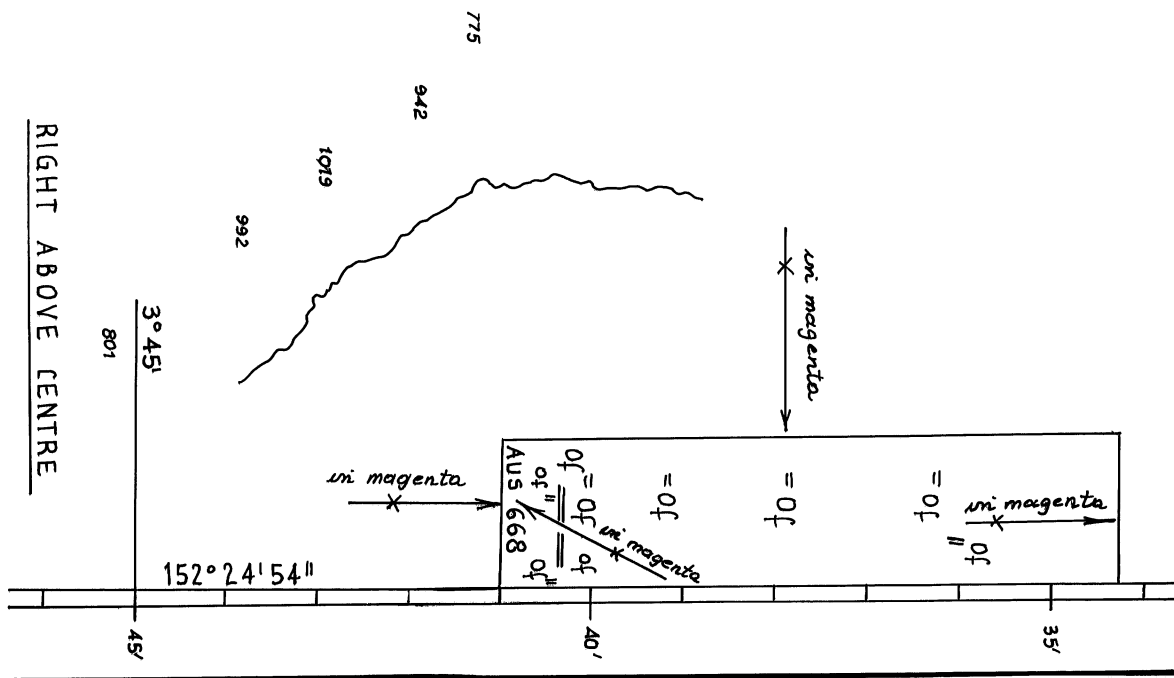

414/2010

1163/2010

© Commonwealth of Australia 2010

AUS 545

950/2010

1163/2010

© Commonwealth of Australia 2010

AUS 554