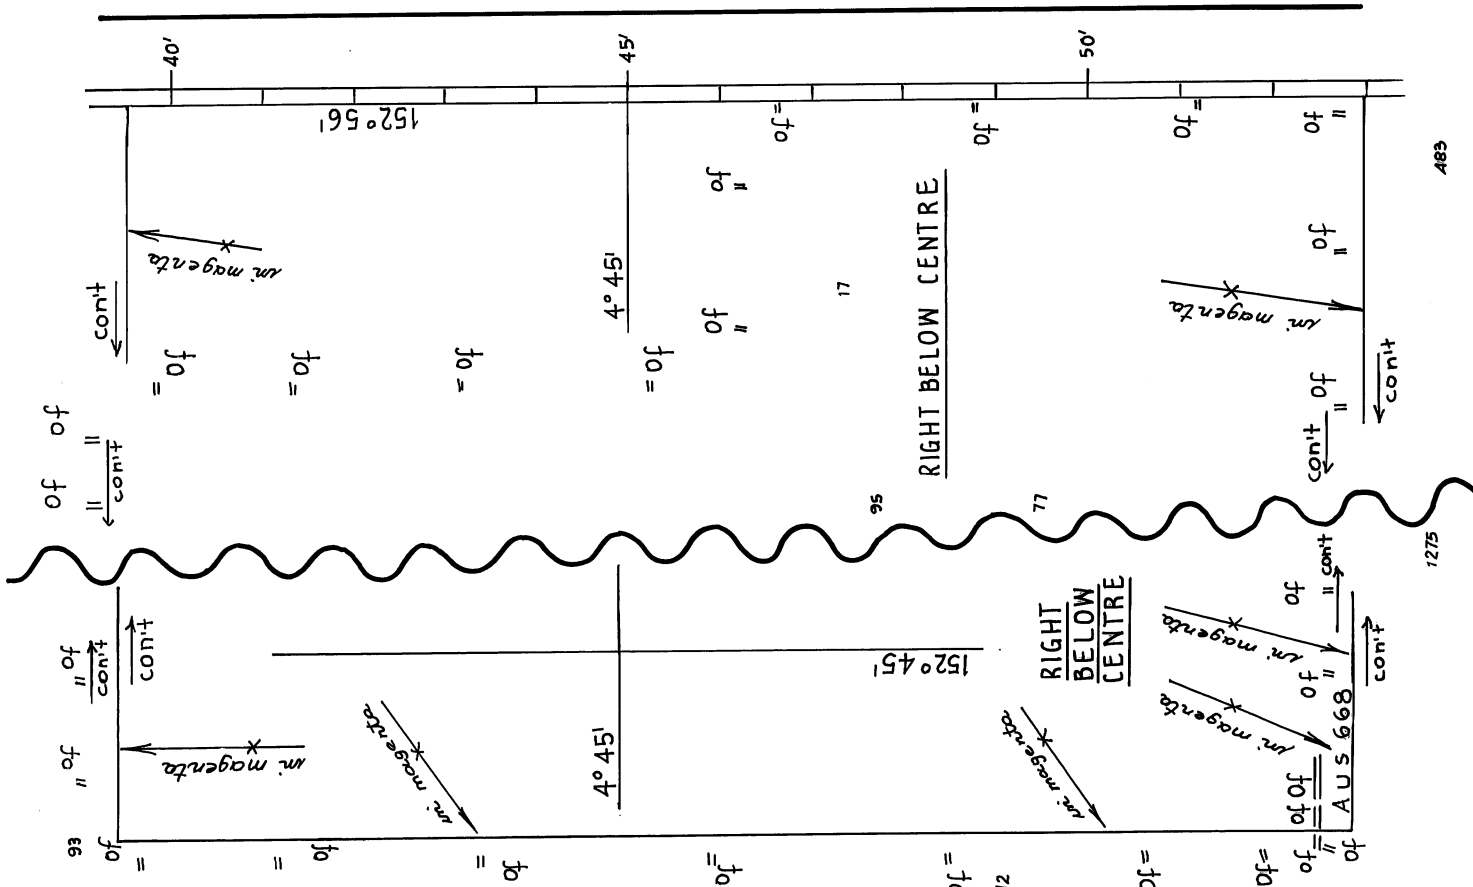

414/2010

1163/2010

© Commonwealth of Australia 2010

AUS 545