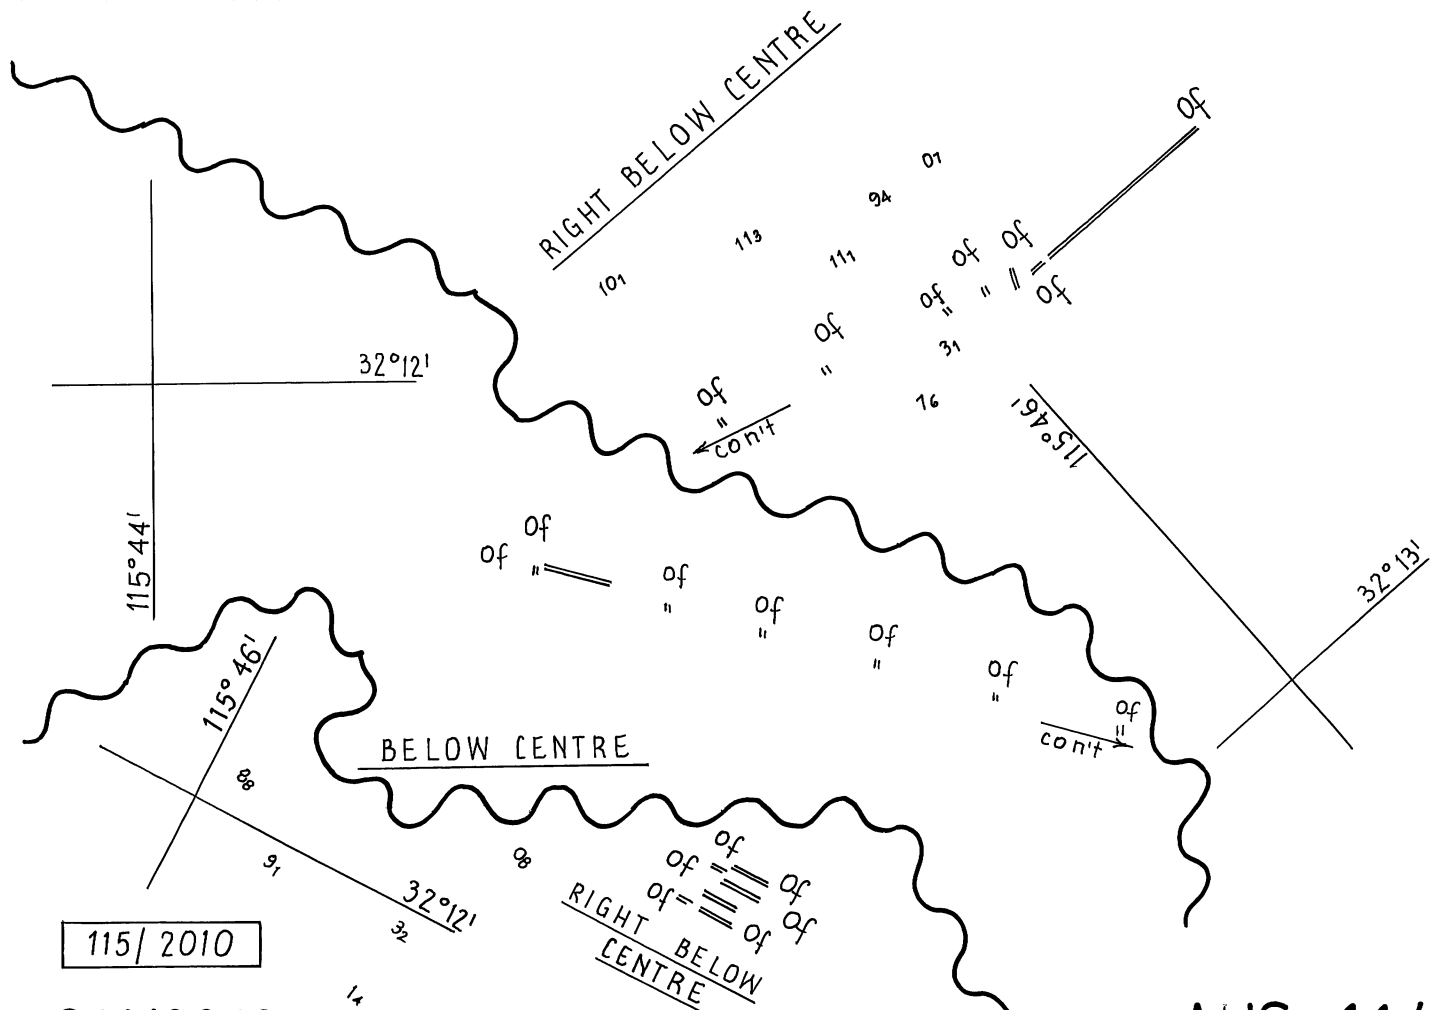

911/2010

© Commonwealth of Australia 2010

AUS 114