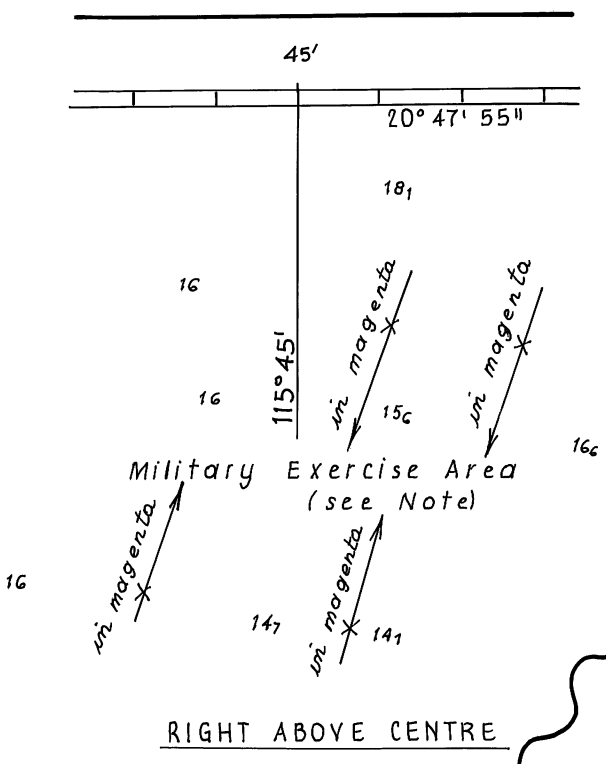

418/2010

659/2010

© Commonwealth of Australia 2010

AUS 743