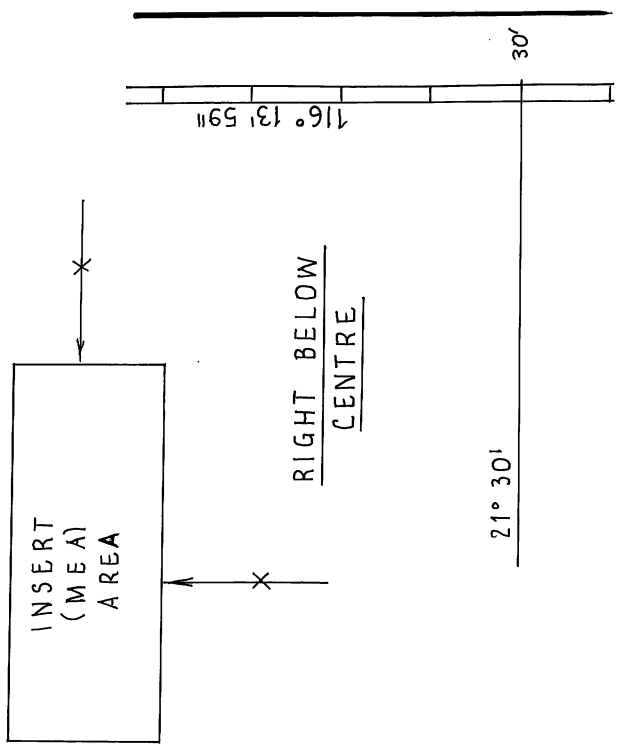

418/2010

659/2010

© Commonwealth of Australia 2010

AUS 743