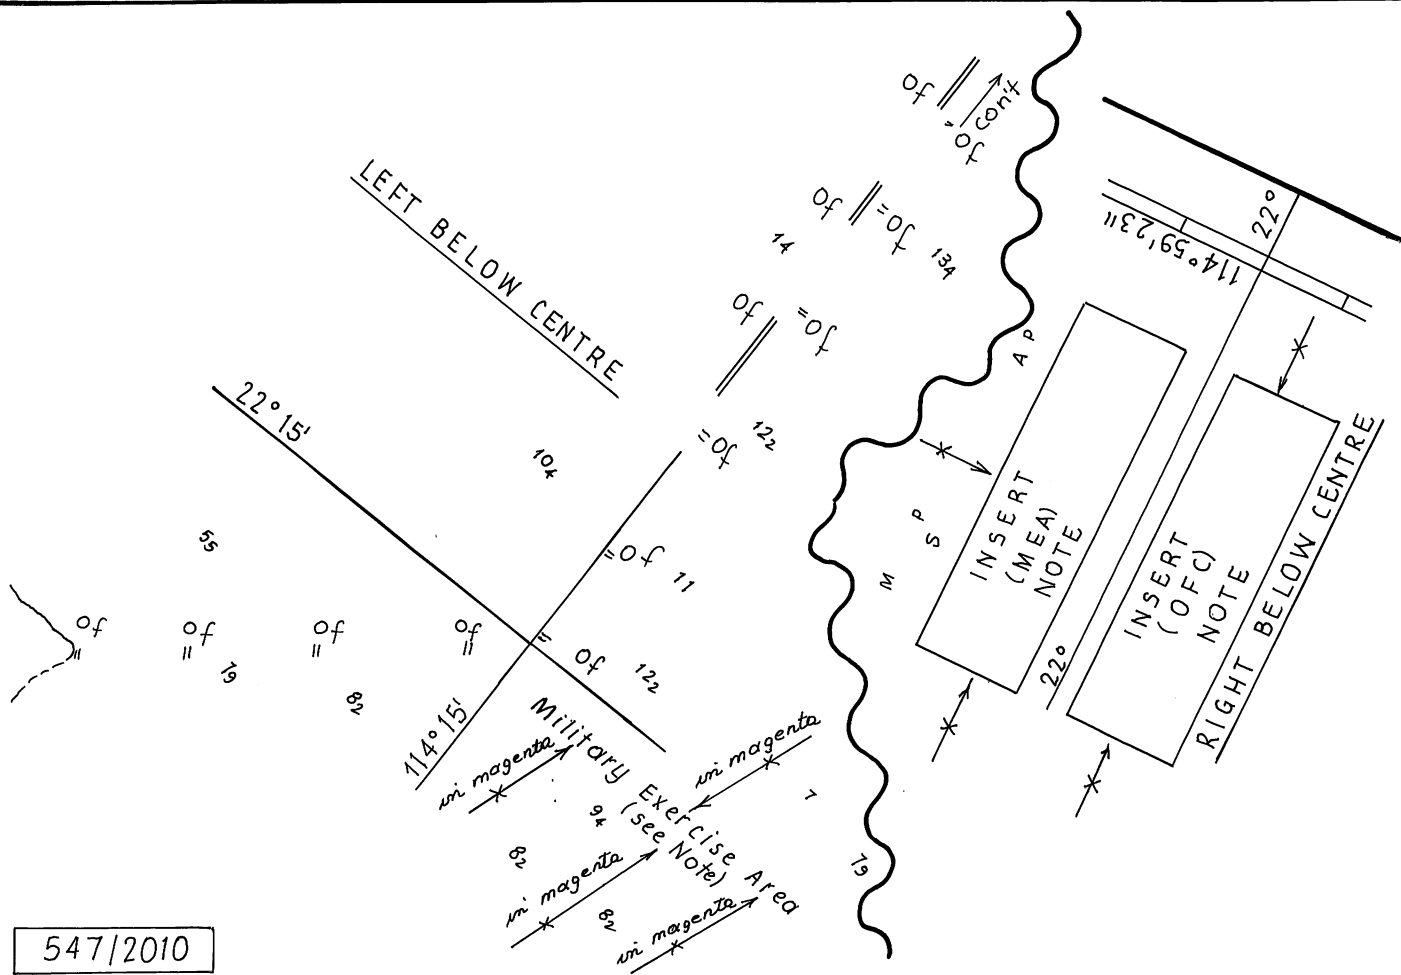

547/2010

659/2010

PAGE 1 OF 2
© Commonwealth of Australia 2010

AUS 744