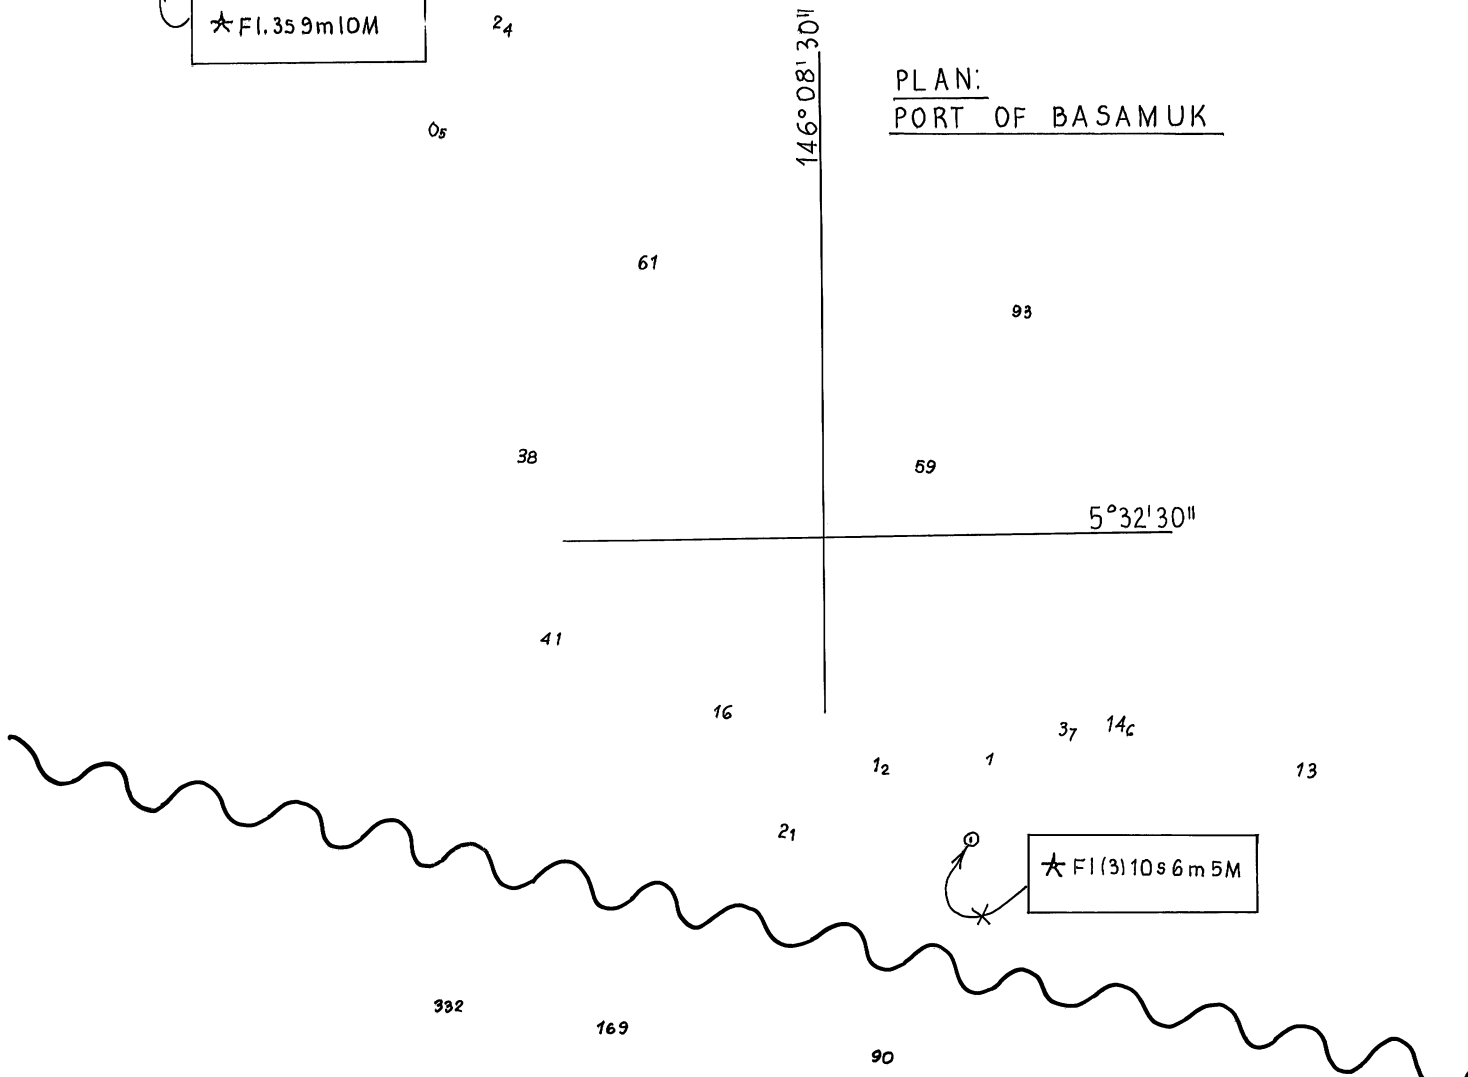

AUS 554

PLAN:
PORT OF BASAMUK

RIGHT ABOVE CENTRE

NC-5-12-2008

415/2010

© commonwealth of Australia 2010

AUS 645

PLAN: SIMPSON AND MATUPIT HARBOURS