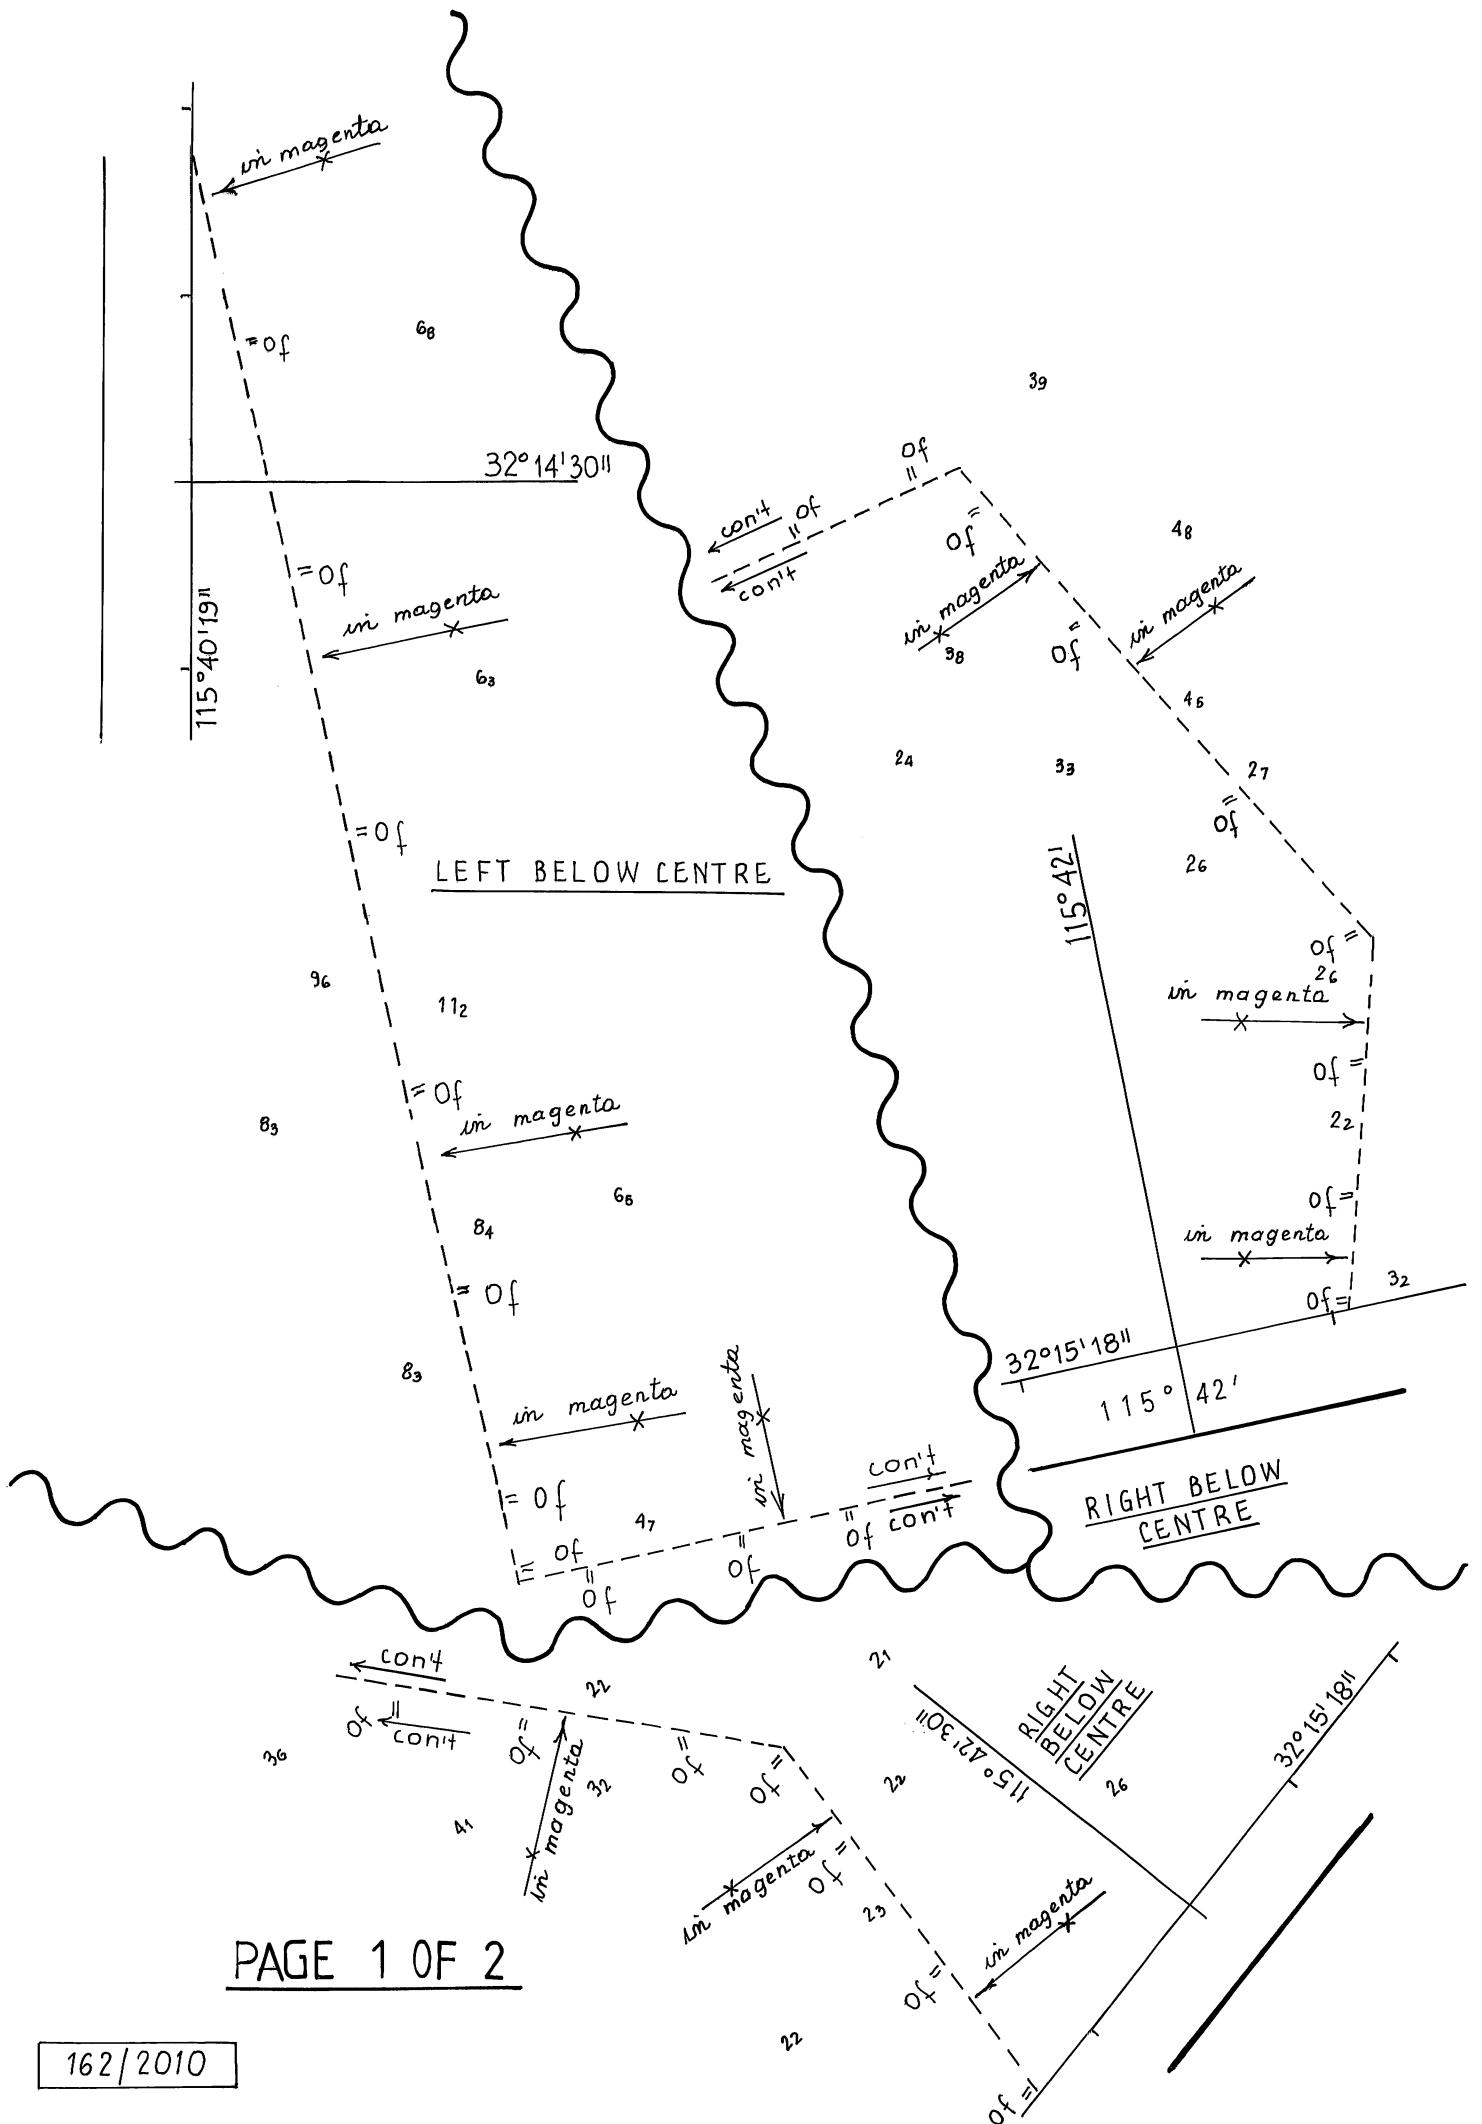

PAGE 1 OF 2

162/2010

422/2010

© Commonwealth of Australia 2010

AUS 111