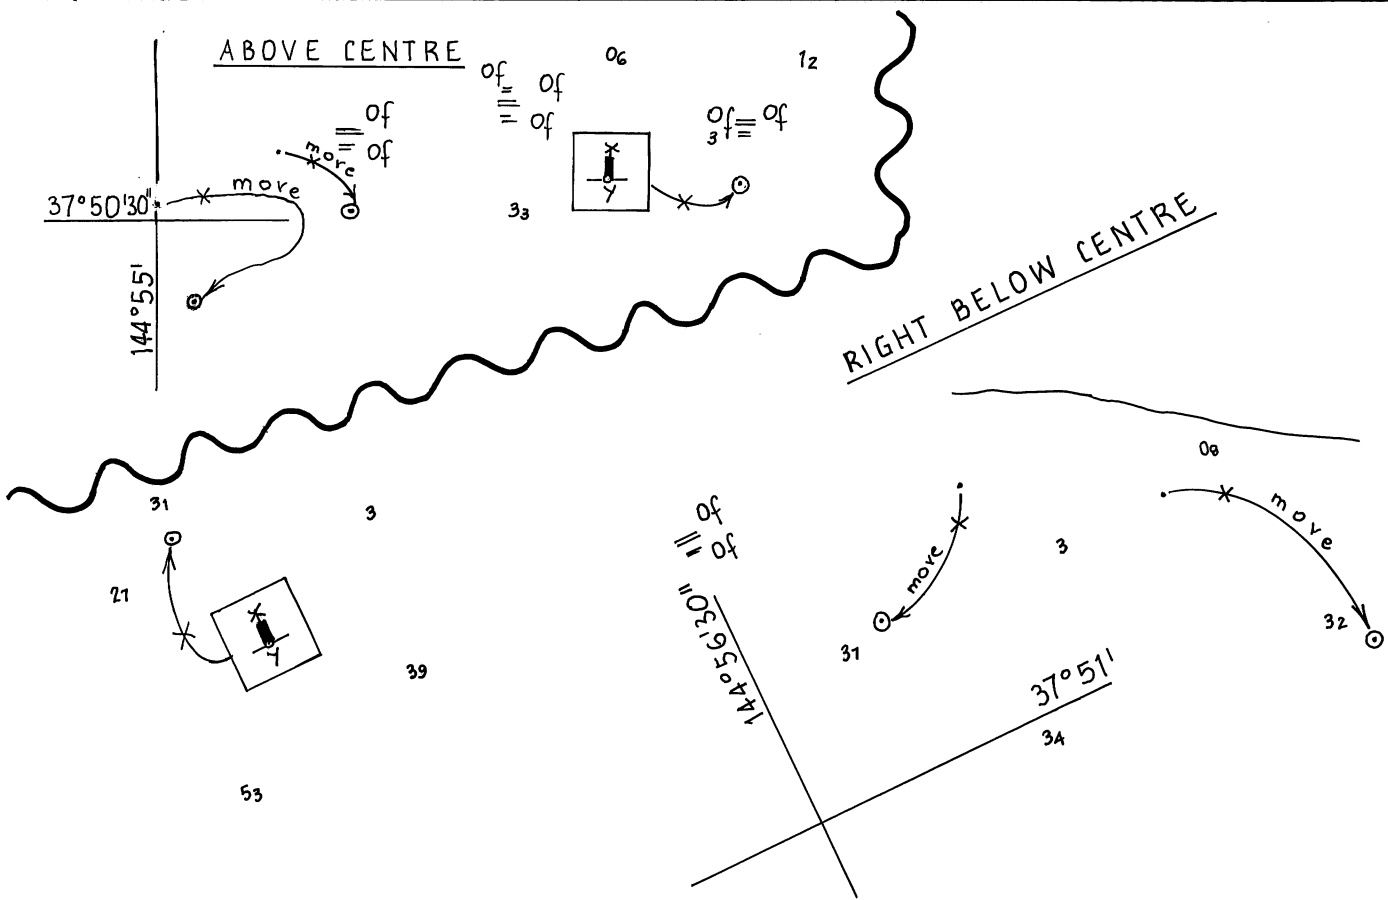

845/2010

1315/2010

© Commonwealth of Australia 2010

AUS 154