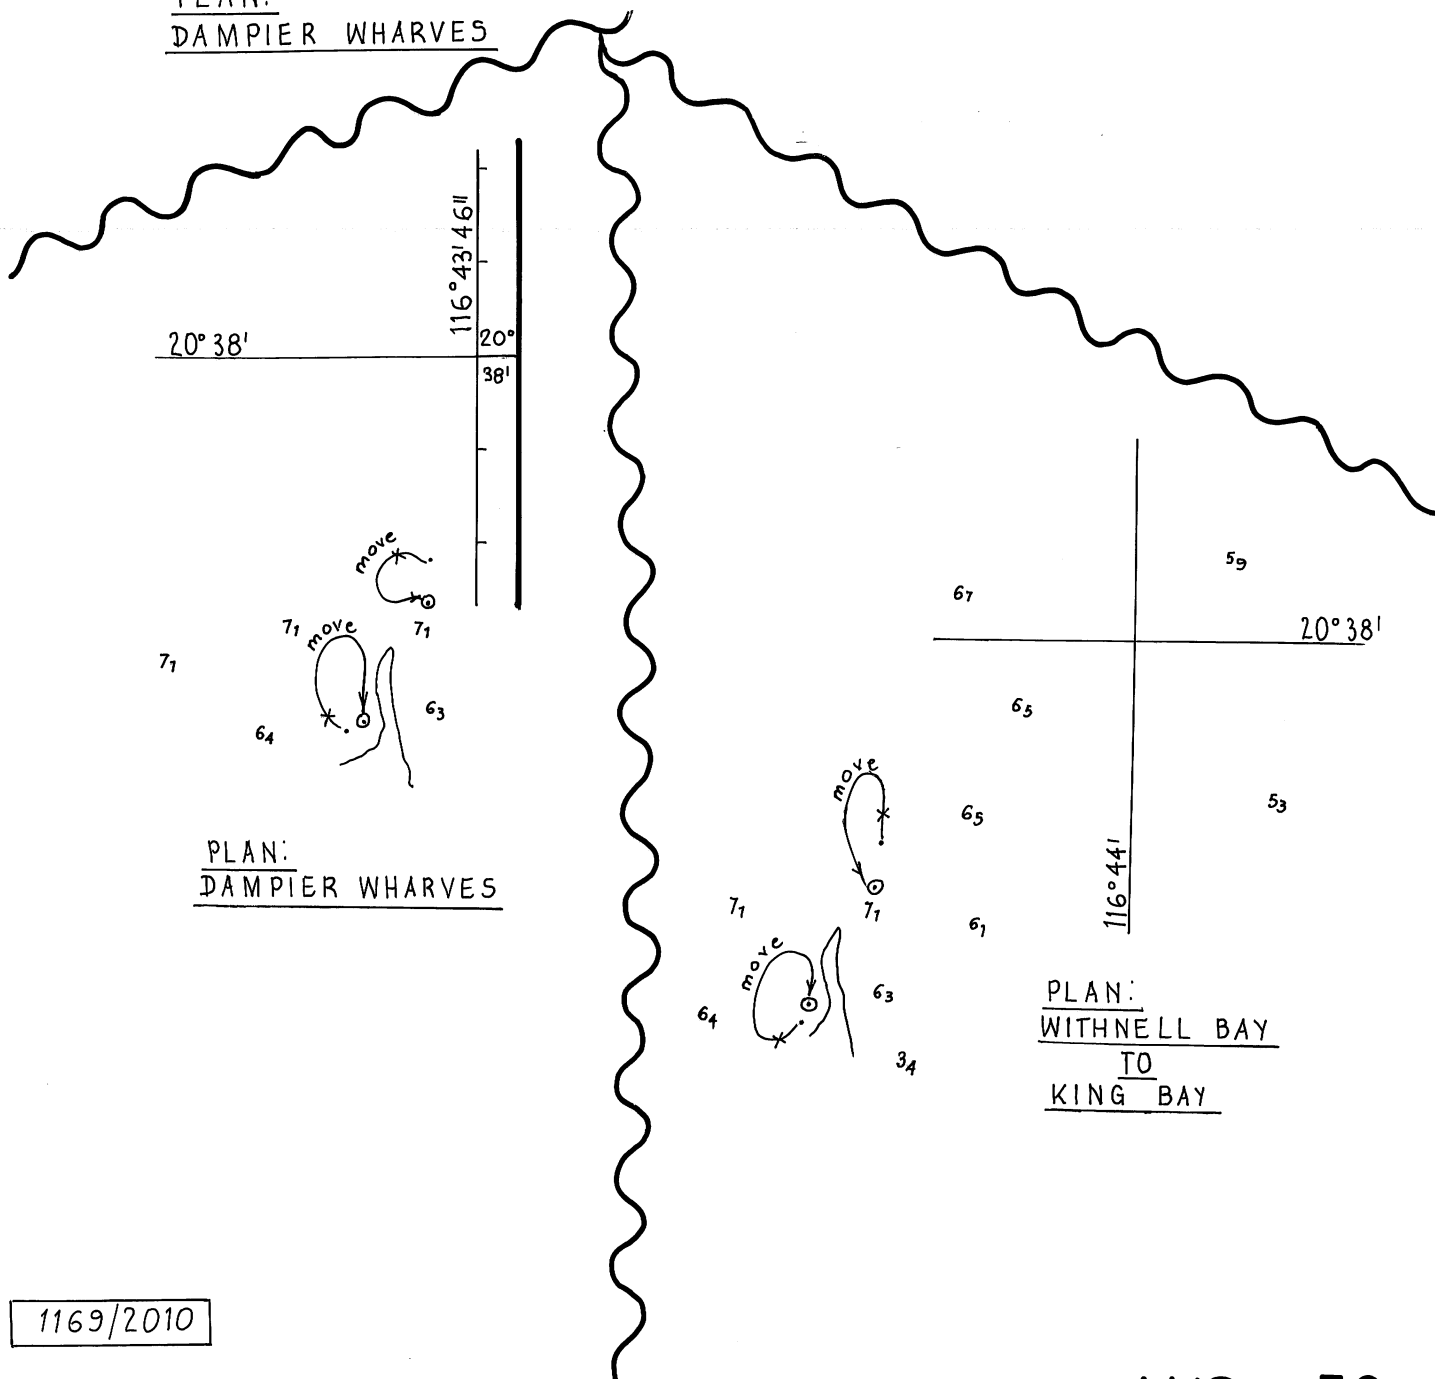

NE19-11-2010

1308/2010

© Commonwealth of Australia 2010

AUS 58

PLAN:
DAMPIER WHARVES

PLAN:
DAMPIER WHARVES

PLAN:
WITHNELL BAY
TO
KING BAY

1169/2010