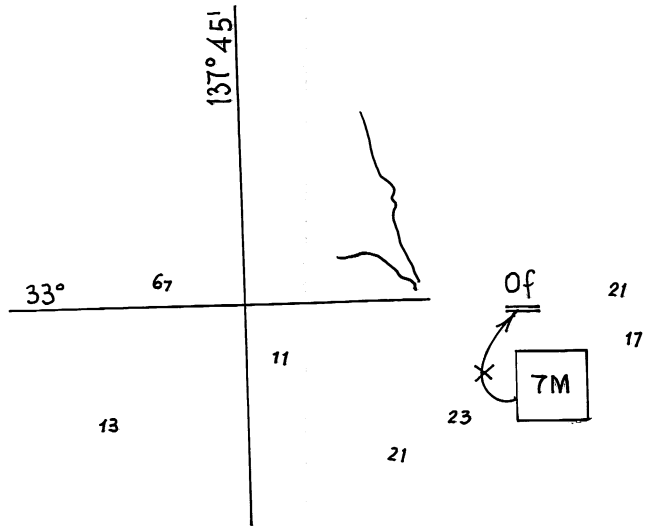

RIGHT ABOVE CENTRE

747/2010

1240/2010

© Commonwealth of Australia 2010

AUS 778