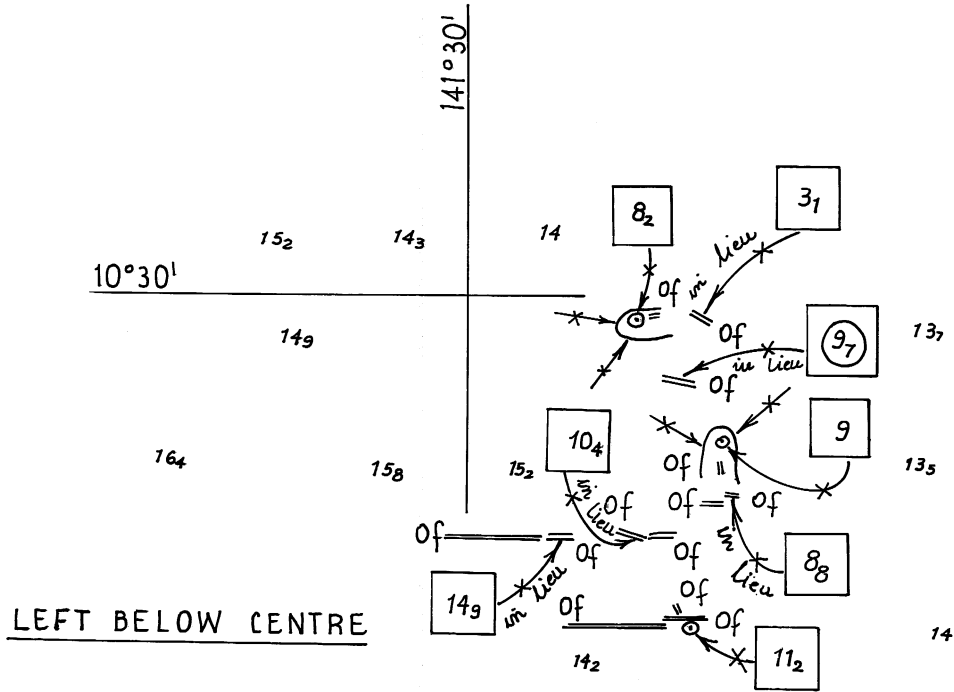

1054/2010

1230/2010

© Commonwealth of Australia 2010

AUS 376