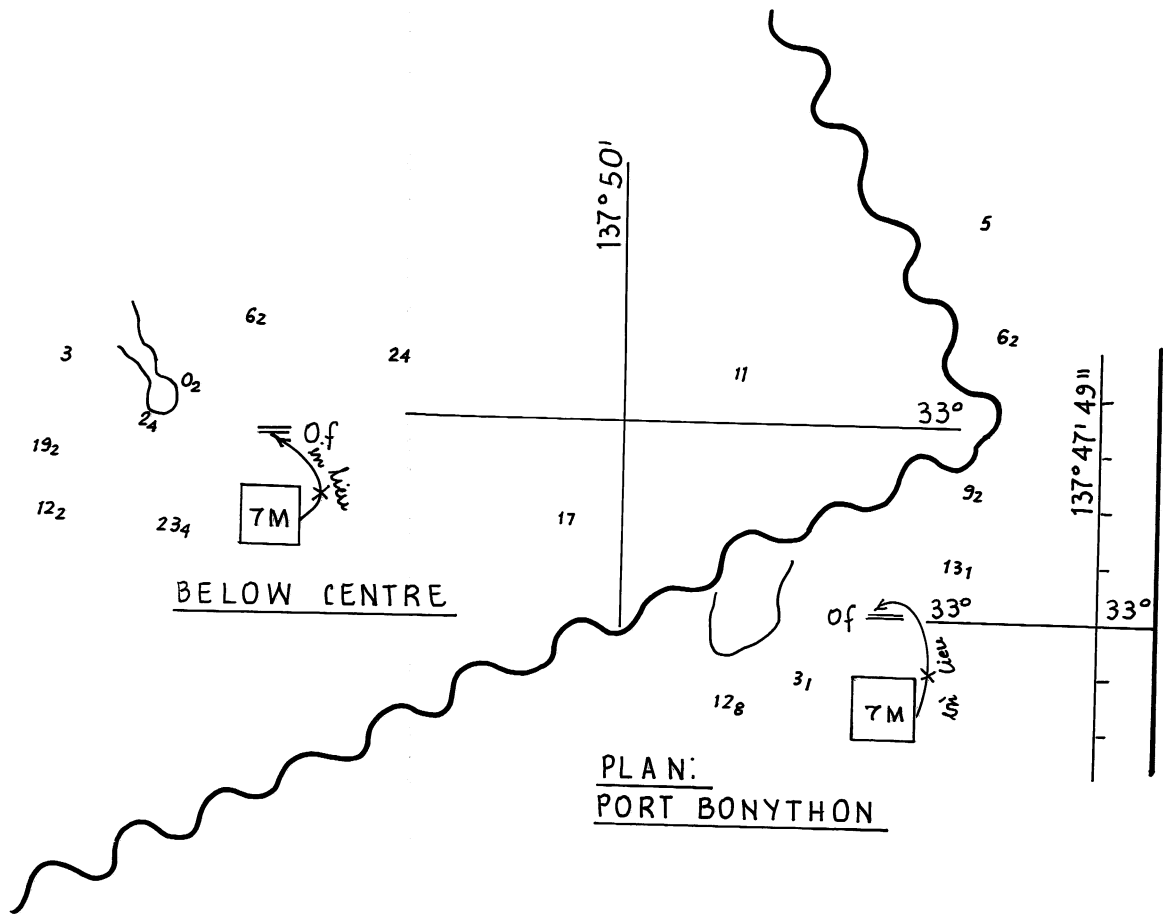

747/2010

1240/2010

© Commonwealth of Australia 2010

AUS 136