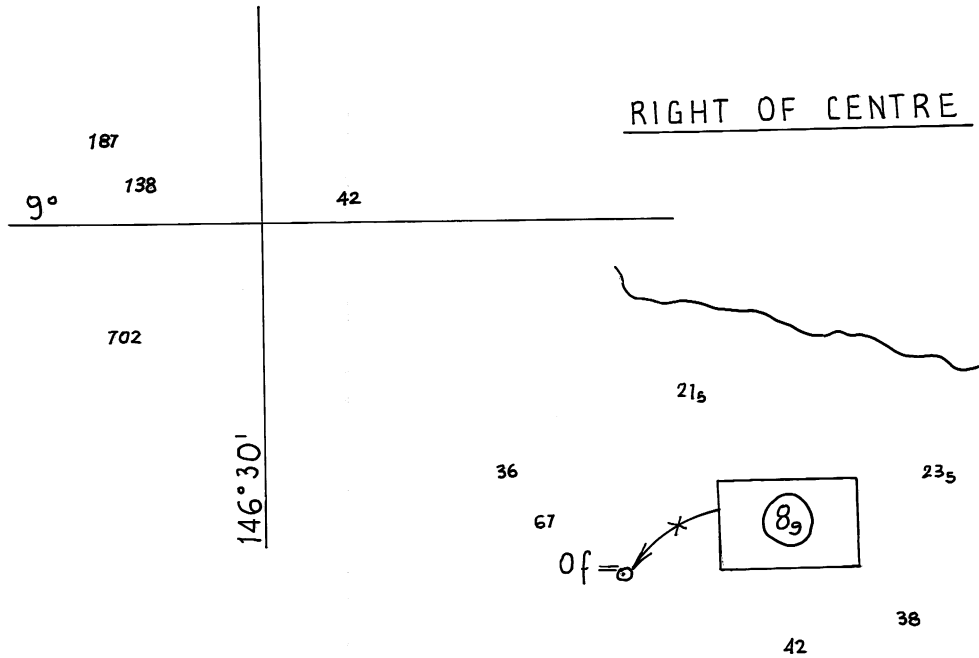

360/2009

1228/2010

© Commonwealth of Australia 2010

AUS 379