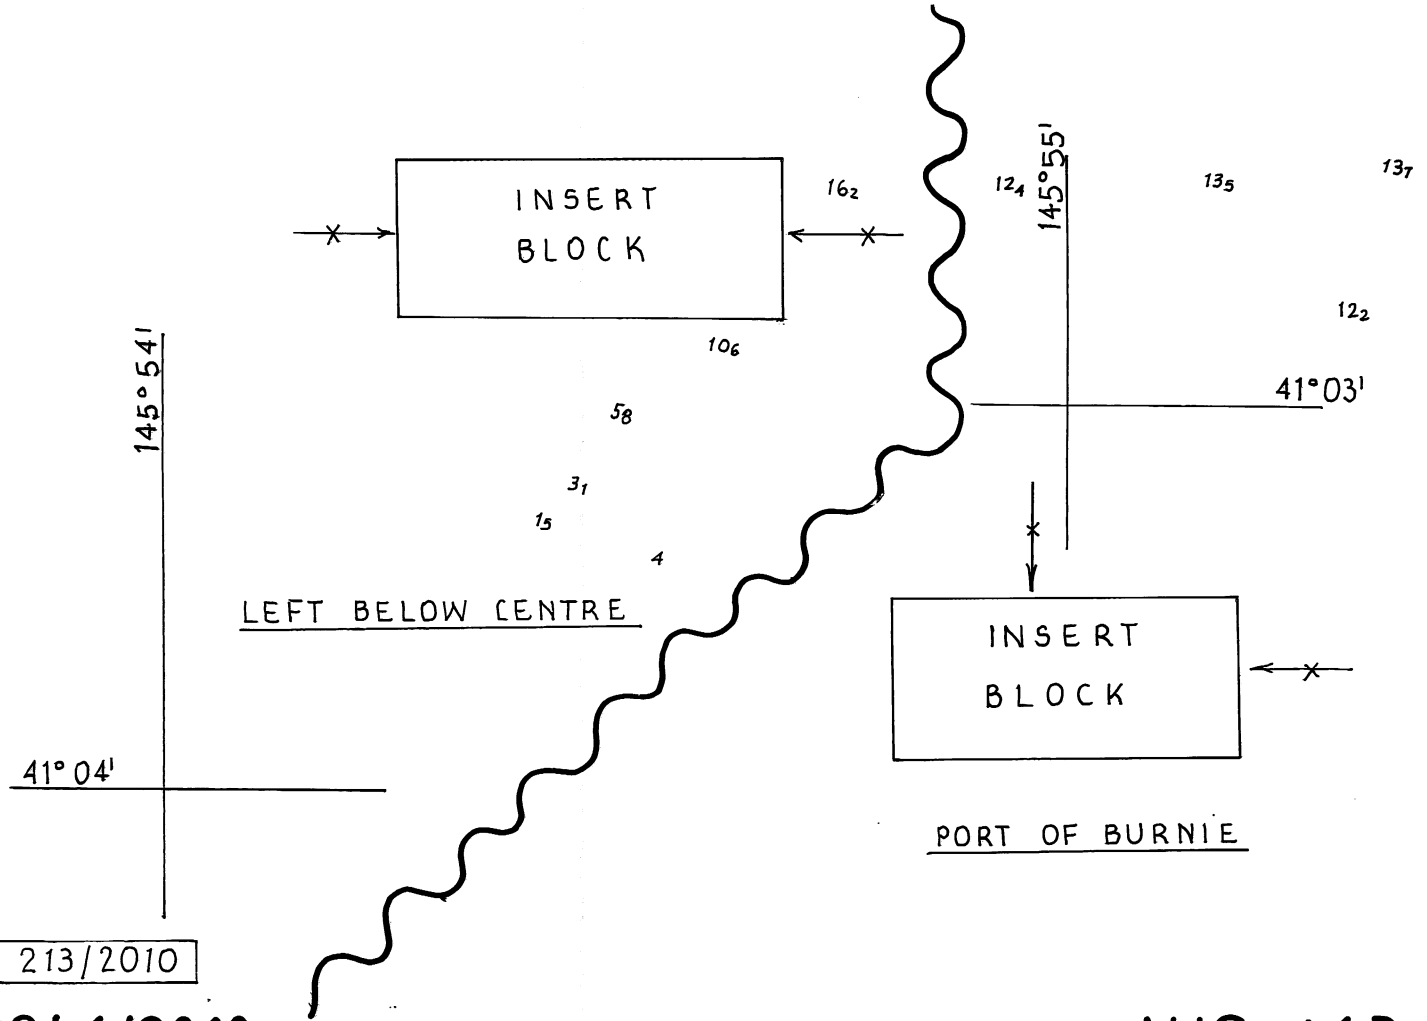

213/2010

1246/2010

© Commonwealth of Australia 2010

AUS 163