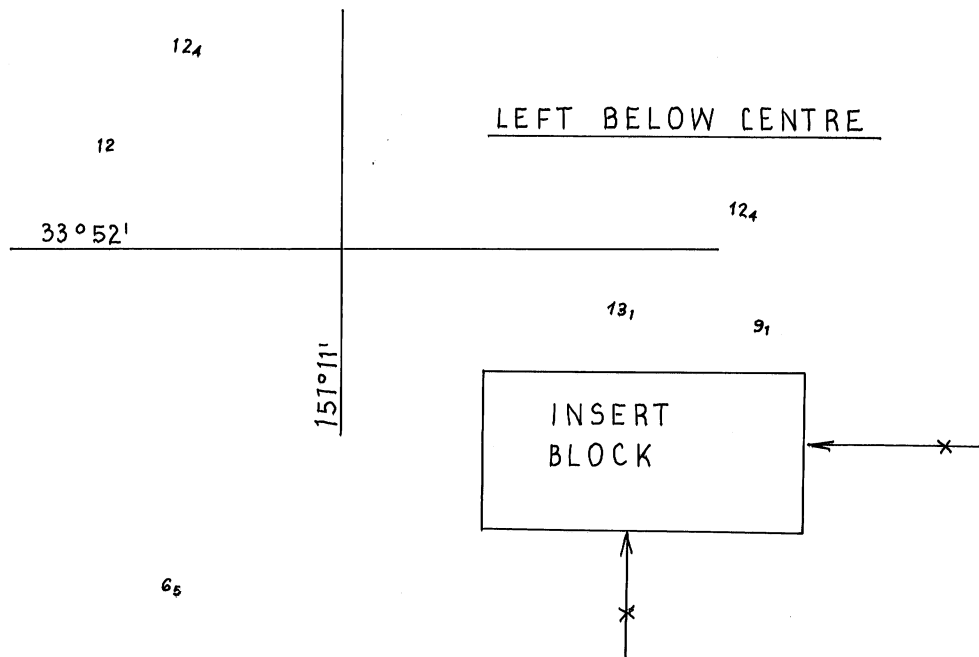

987/2010

1040/2010

© Commonwealth of Australia 2010

AUS 202