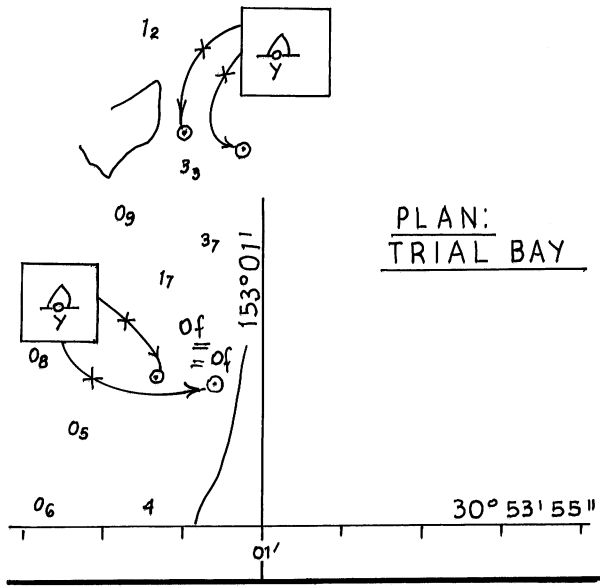

353/2010

1044/2010

© Commonwealth of Australia 2010

AUS 220