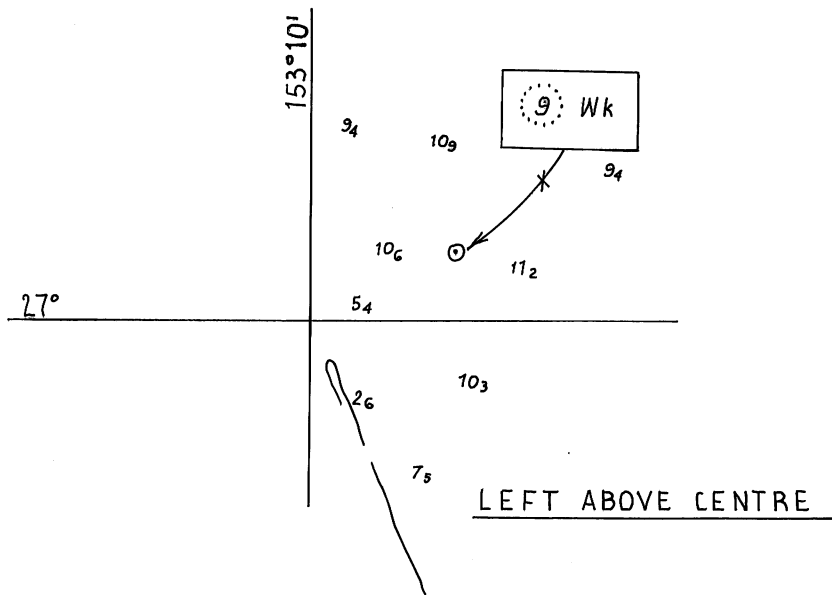

988/2010

1046/2010

© Commonwealth of Australia 2010

AUS 236