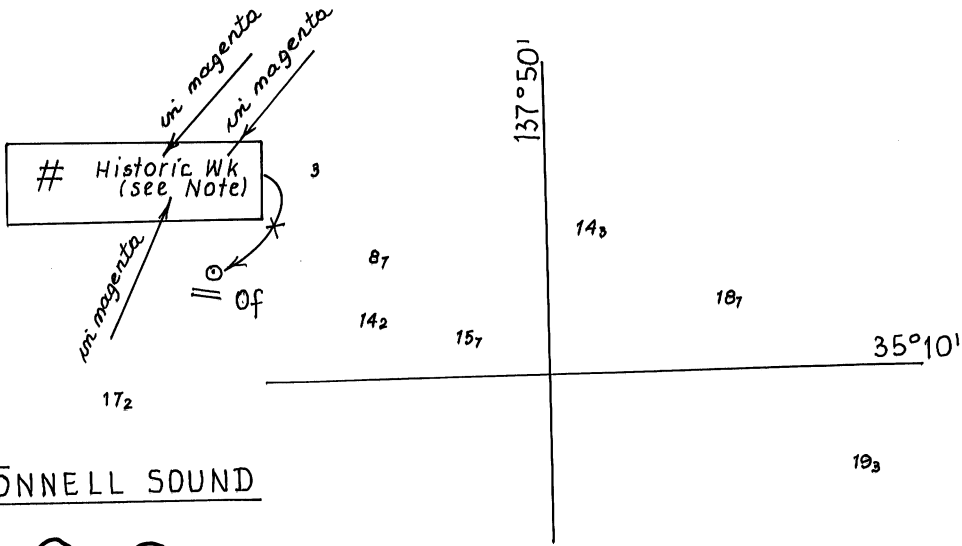

PLAN:
MACDONNELL SOUND