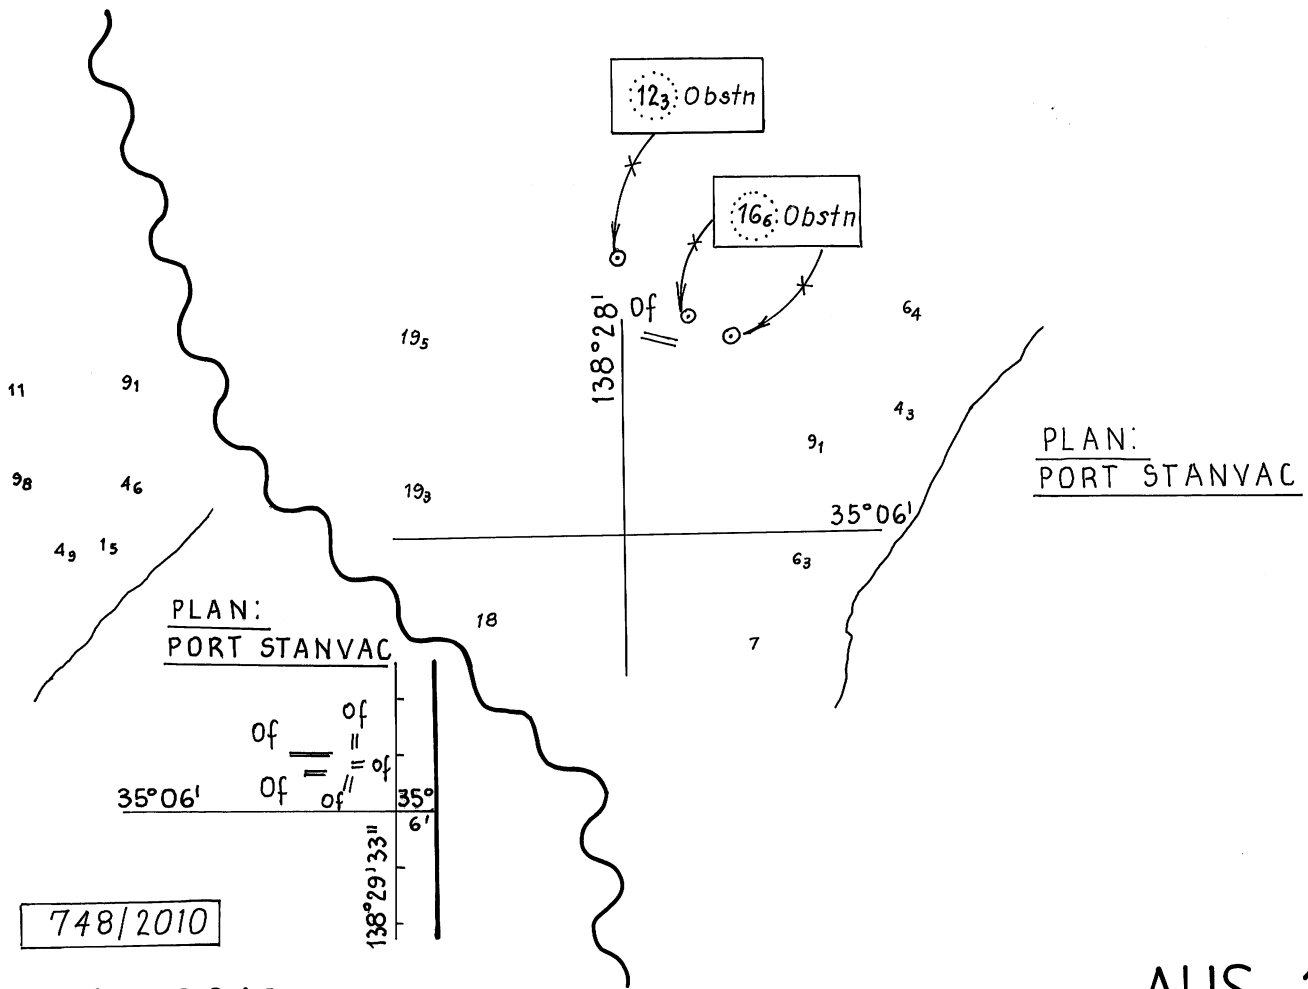

748/2010

1063/2010

© Commonwealth of Australia 2010

AUS 125