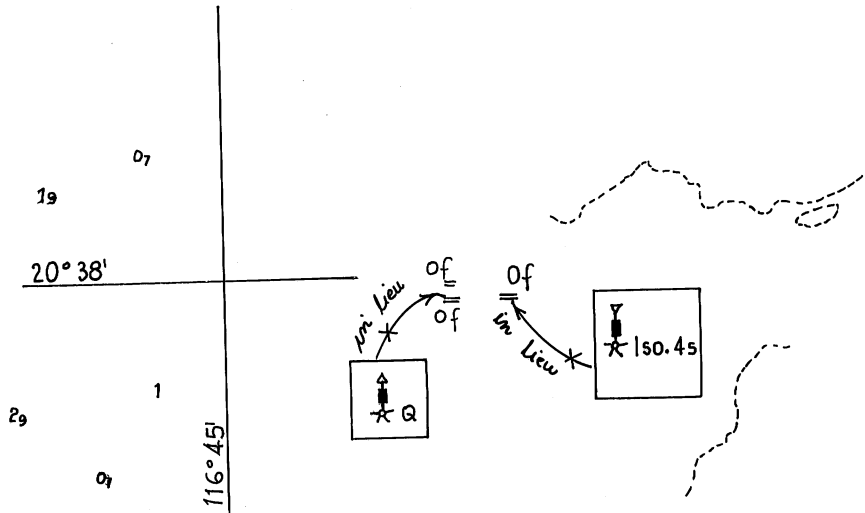

29

26_s

20°24'

953/2010

1058/2010

© commonwealth of Australia 2010

AUS 58

PLAN:
WITHNELL BAY
TO
KING BAY