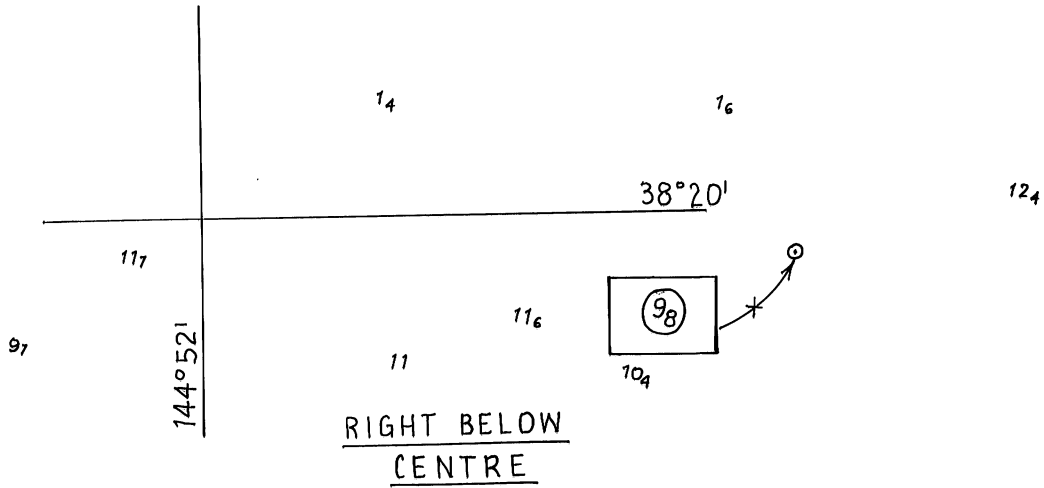

800/2010

1064/2010

© Commonwealth of Australia 2010

AUS 158