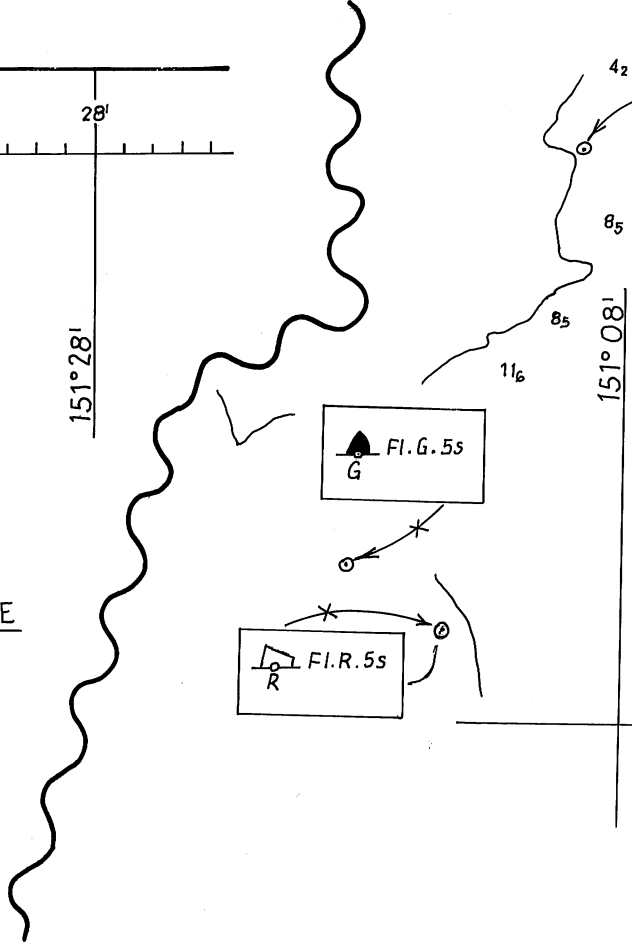

LEFT BELOW CENTRE

33° 36'

947/2010

1041/2010

© commonwealth of Australia 2010

AUS 204