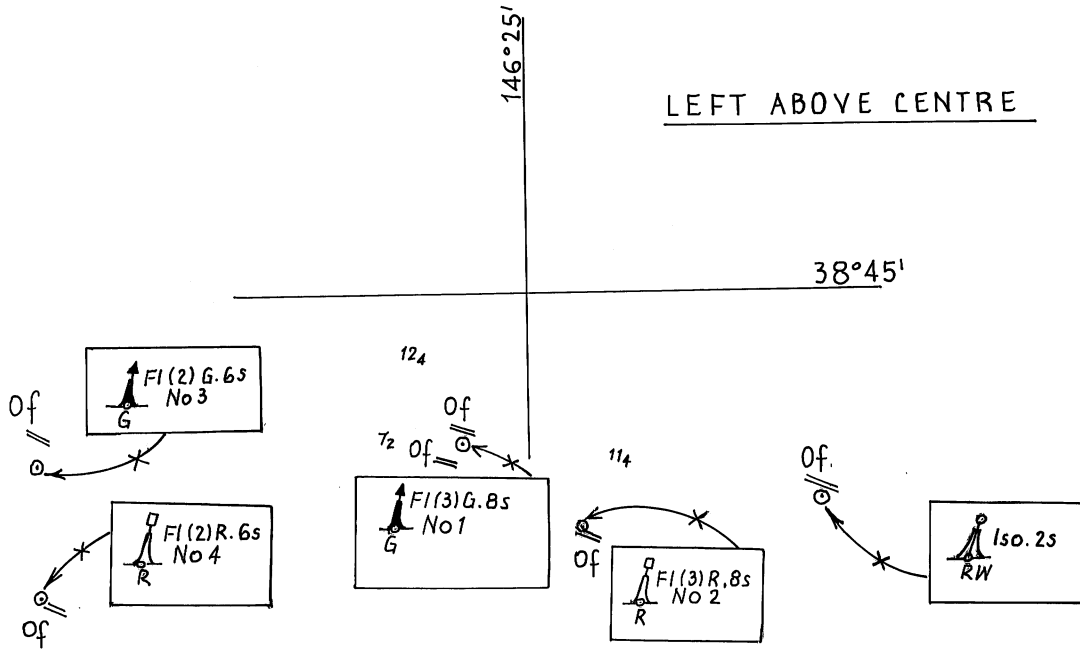

LEFT ABOVE CENTRE

604/2010

1065/2010

© Commonwealth of Australia 2010

AUS 181