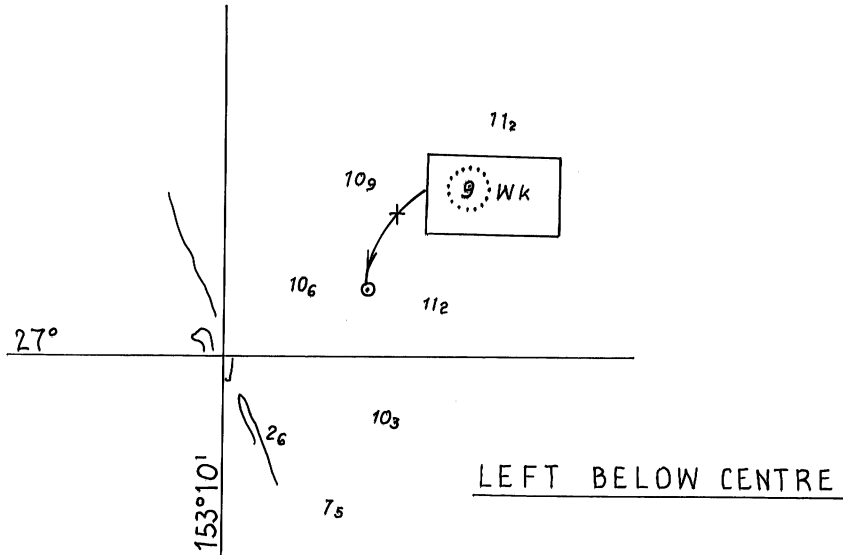

988/2010

1046/2010

© Commonwealth of Australia 2010

AUS 235