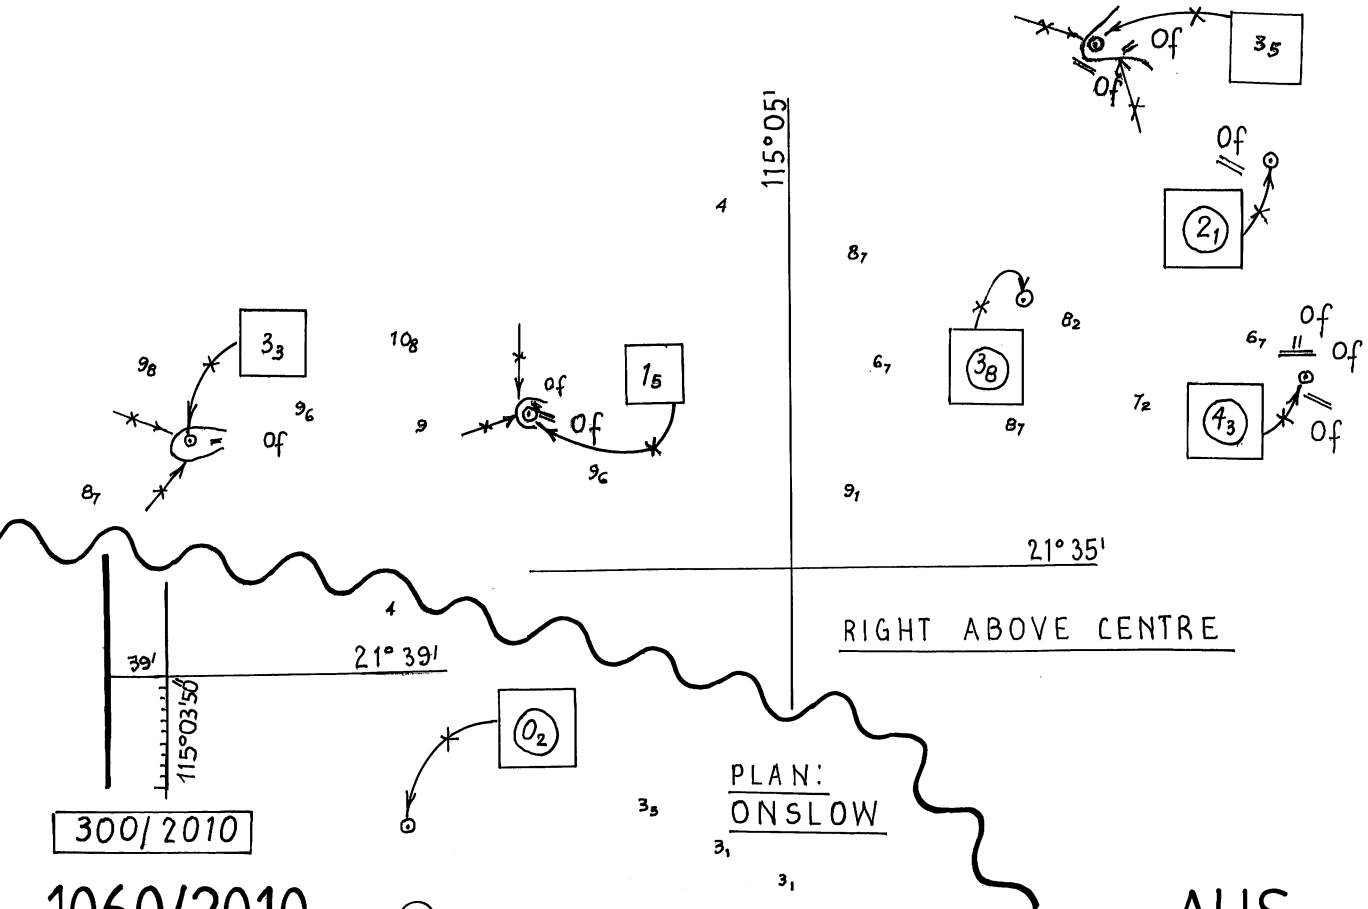

300/2010

1060/2010

© Commonwealth of Australia 2010

AUS 64