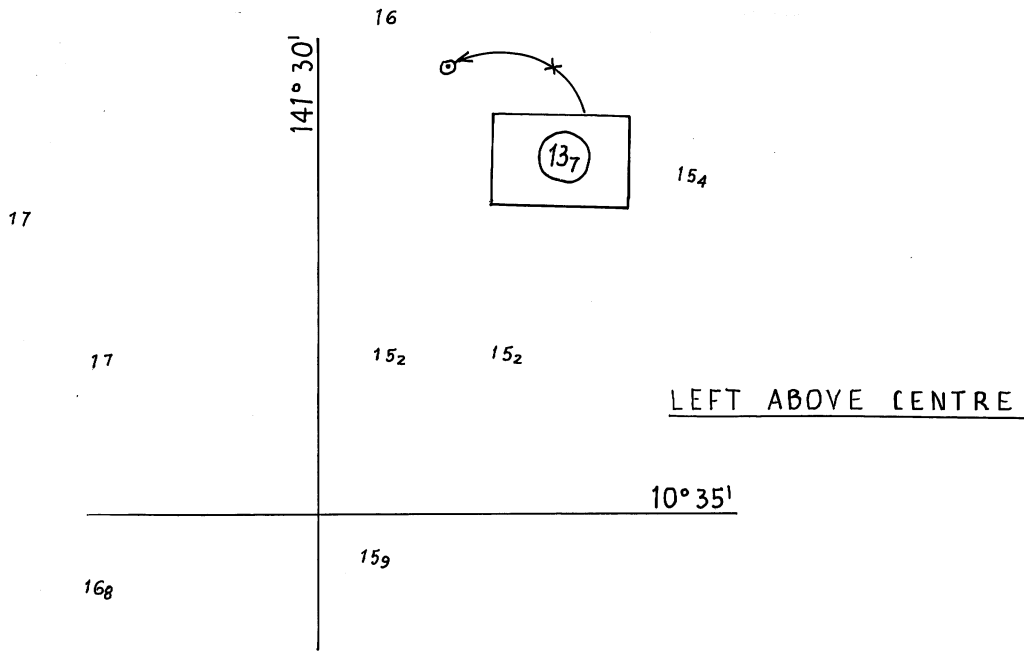

836/2010

1054/2010

© Commonwealth of Australia 2010

AUS 296