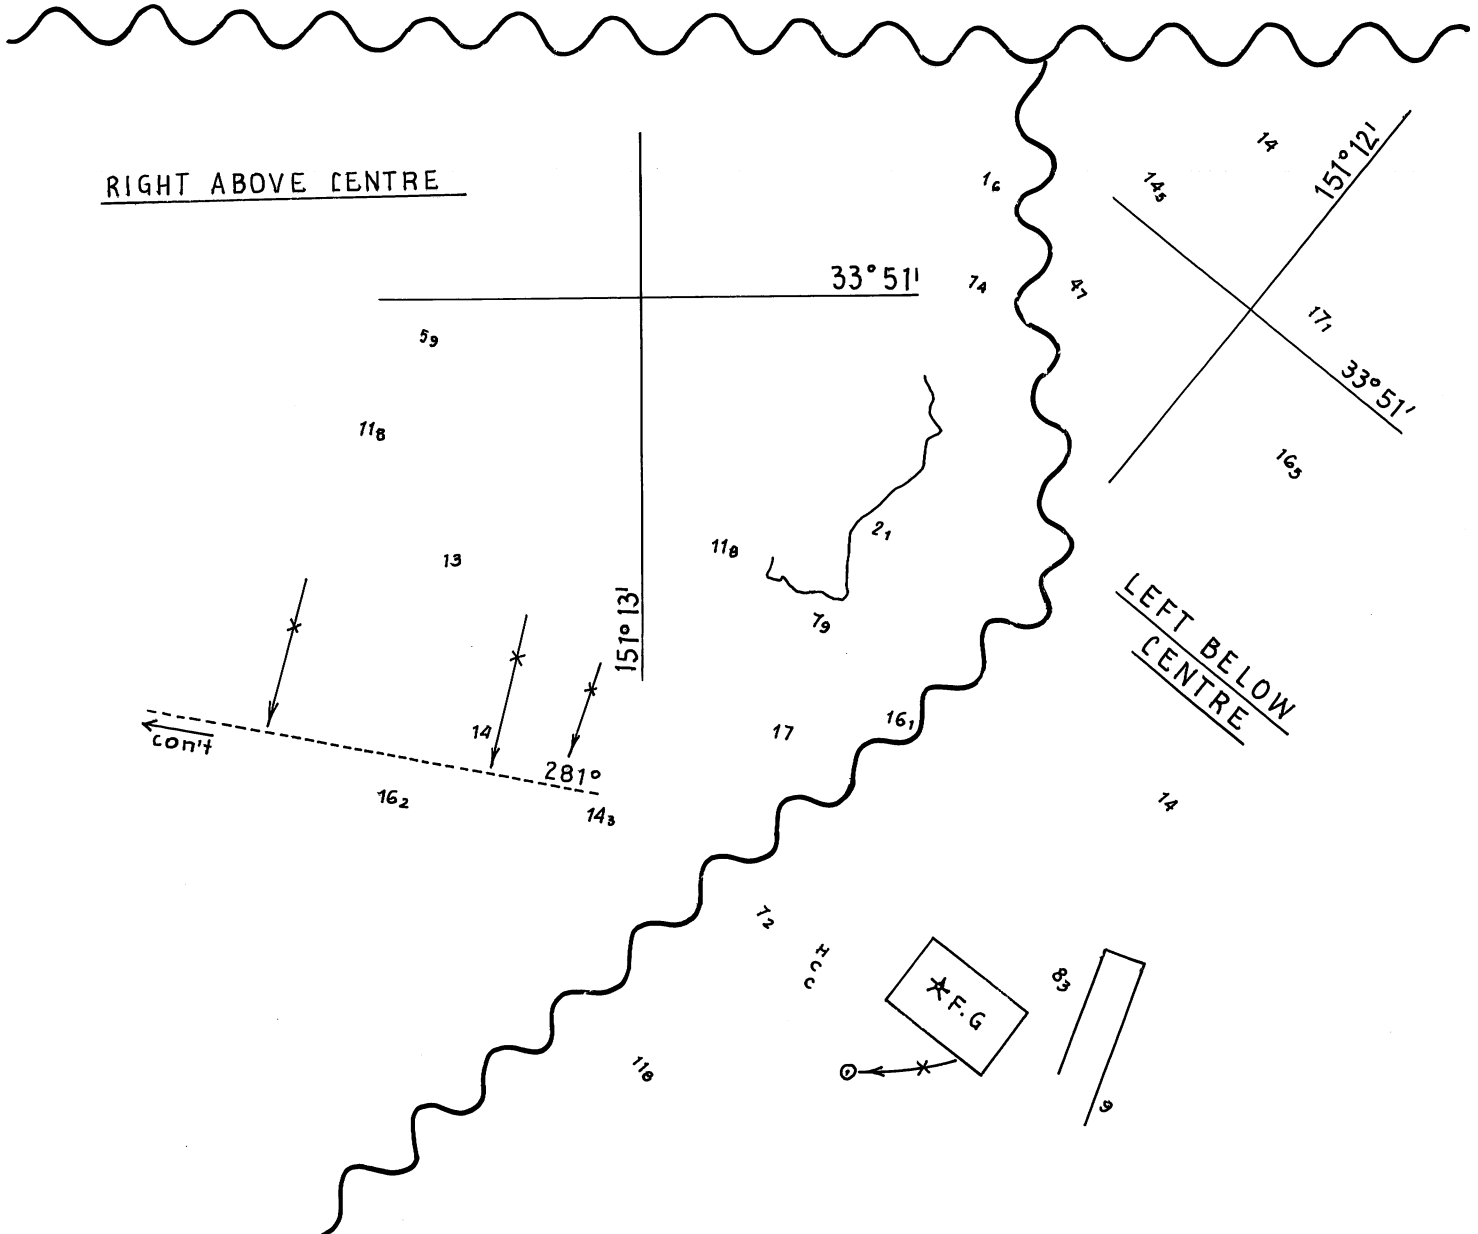

1002/2010

© Commonwealth of Australia 2010

AUS 168

PLAN:
CROOKHAVEN RIVER
ENTRANCE

642/2010

986/2010

© Commonwealth of Australia 2010

AUS 191