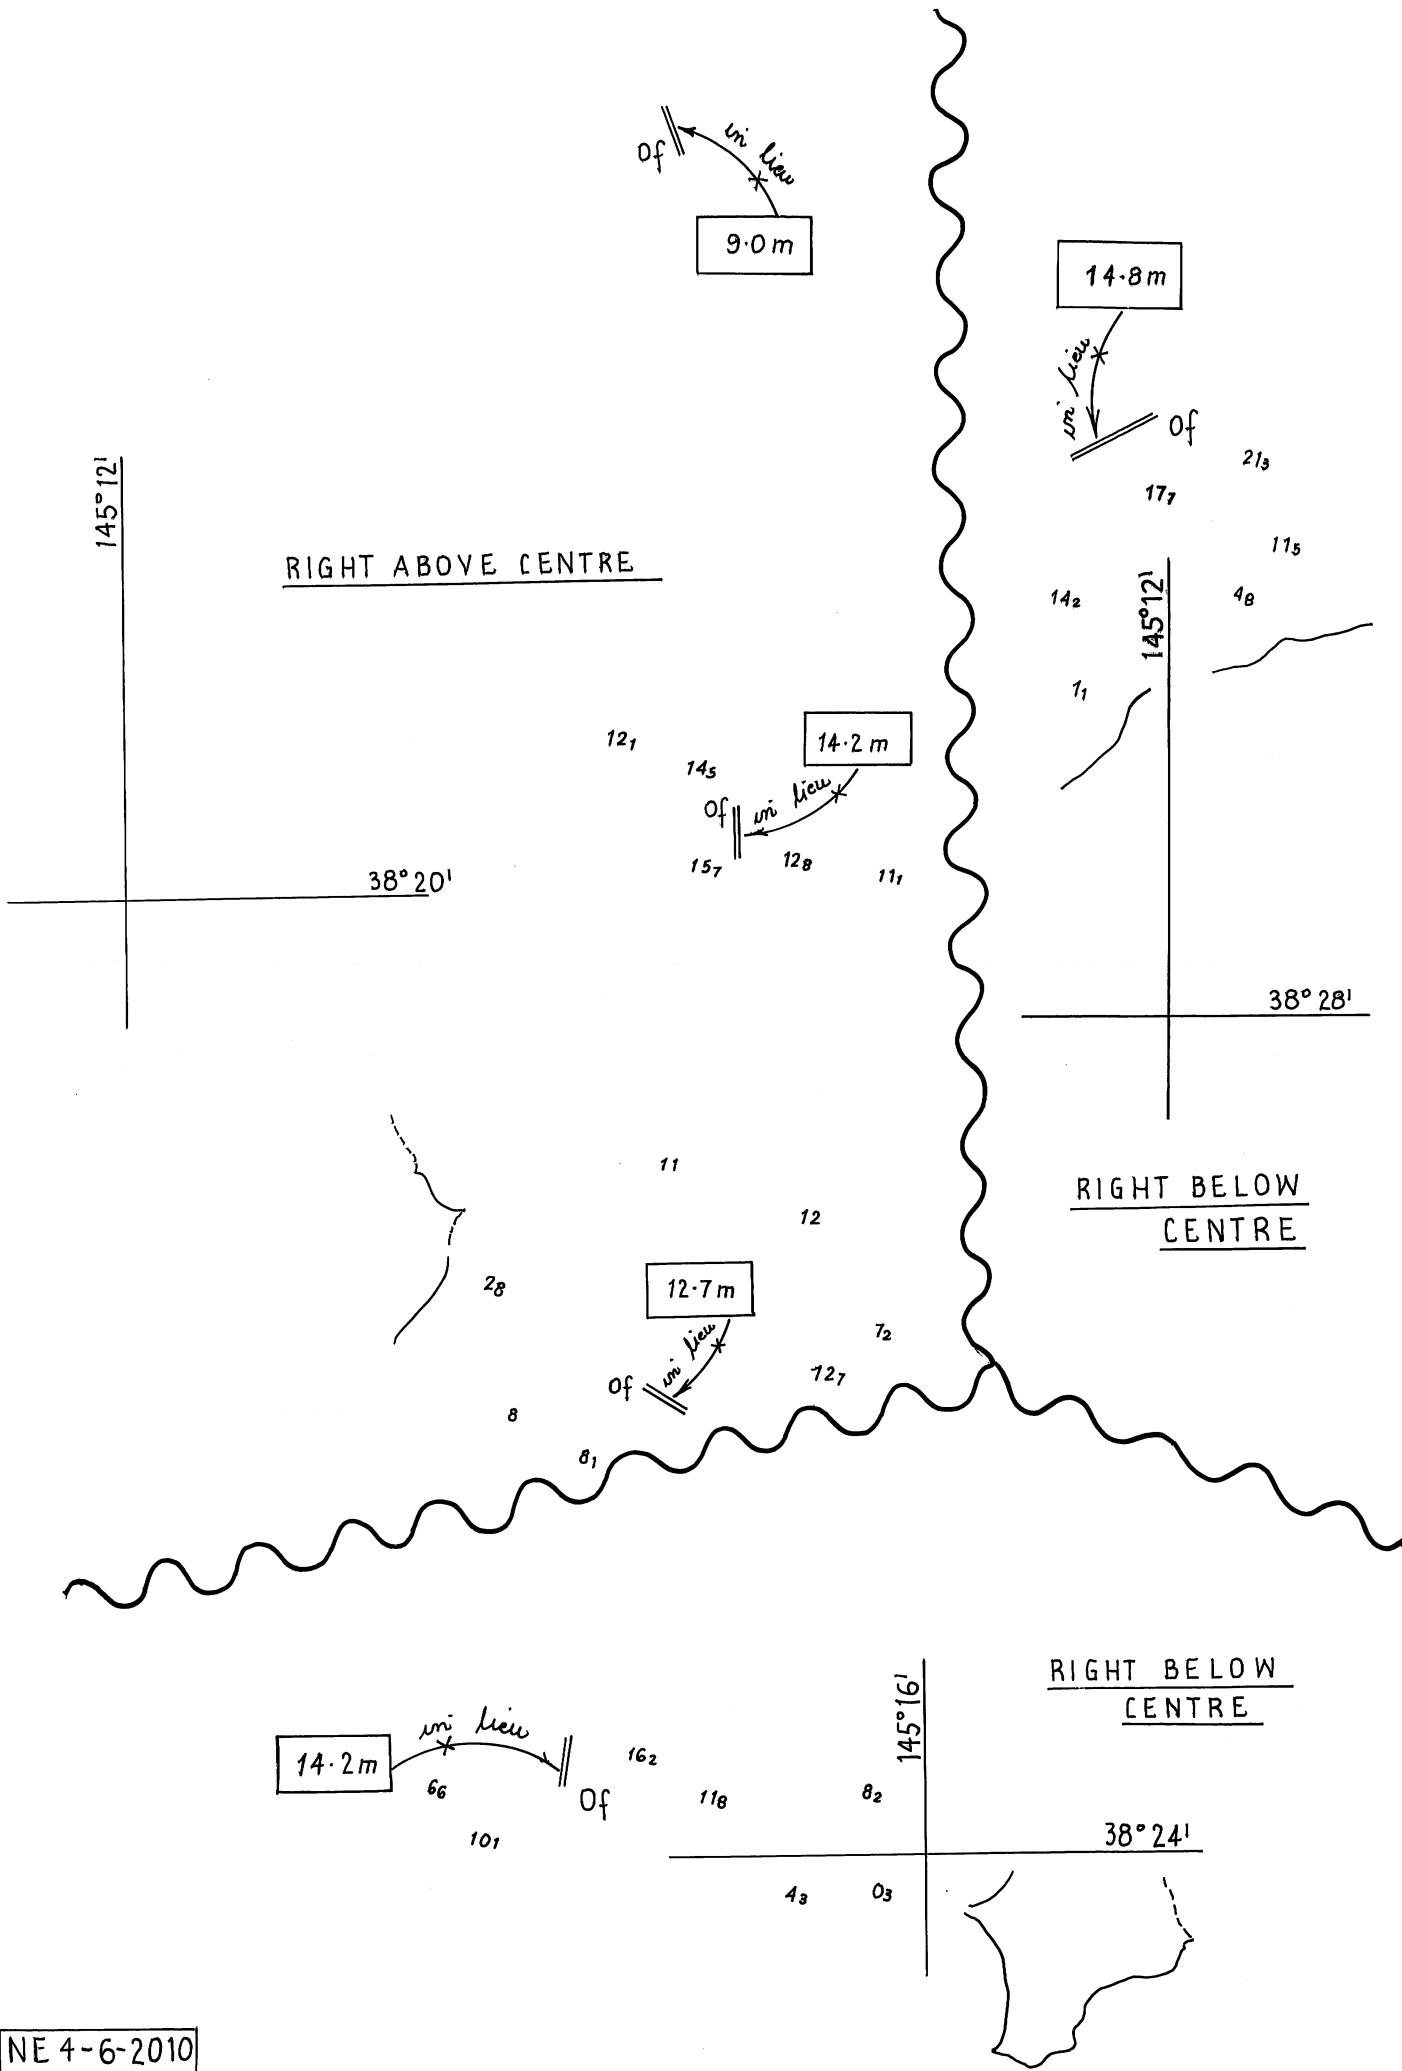

NE 4-6-2010

959/2010

© Commonwealth of Australia 2010

AUS 151