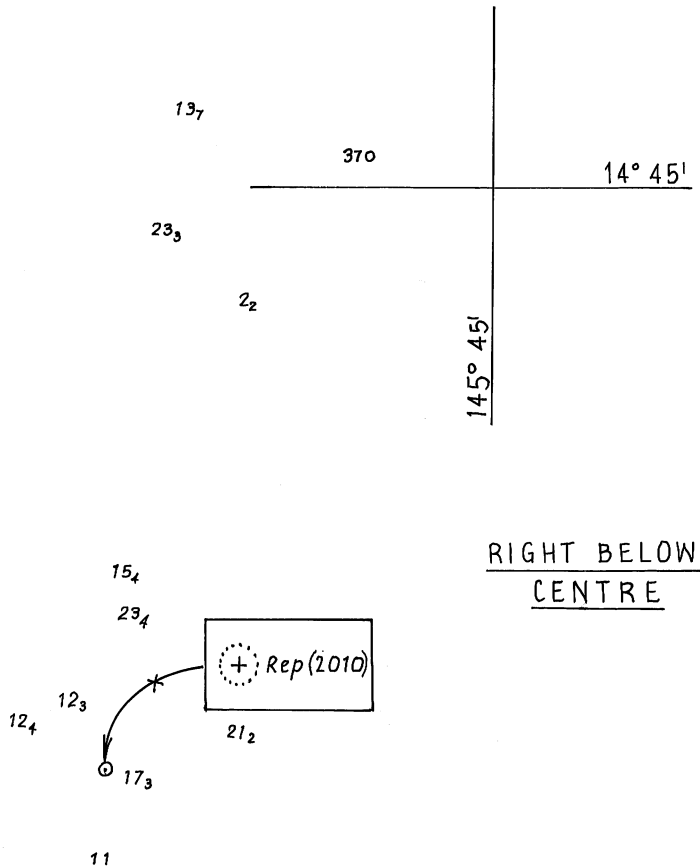

1218/2009

832,833/2010

© Commonwealth of Australia 2010

AUS 832