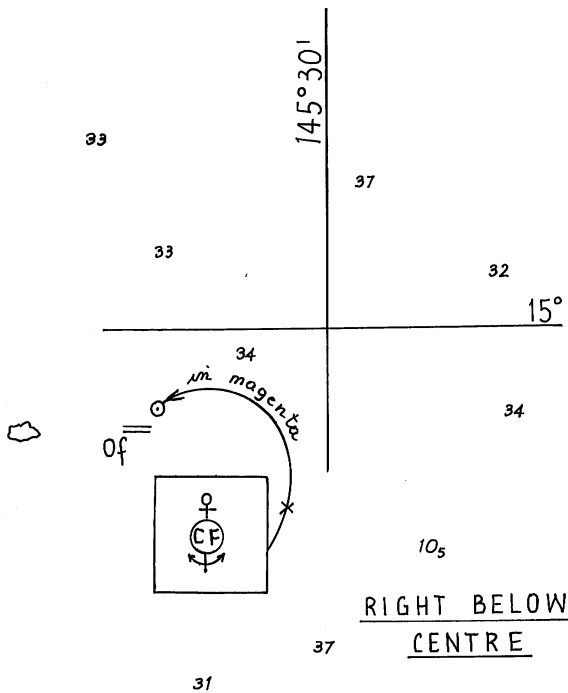

1218/2009

832,833/2010

© Commonwealth of Australia 2010

AUS 832