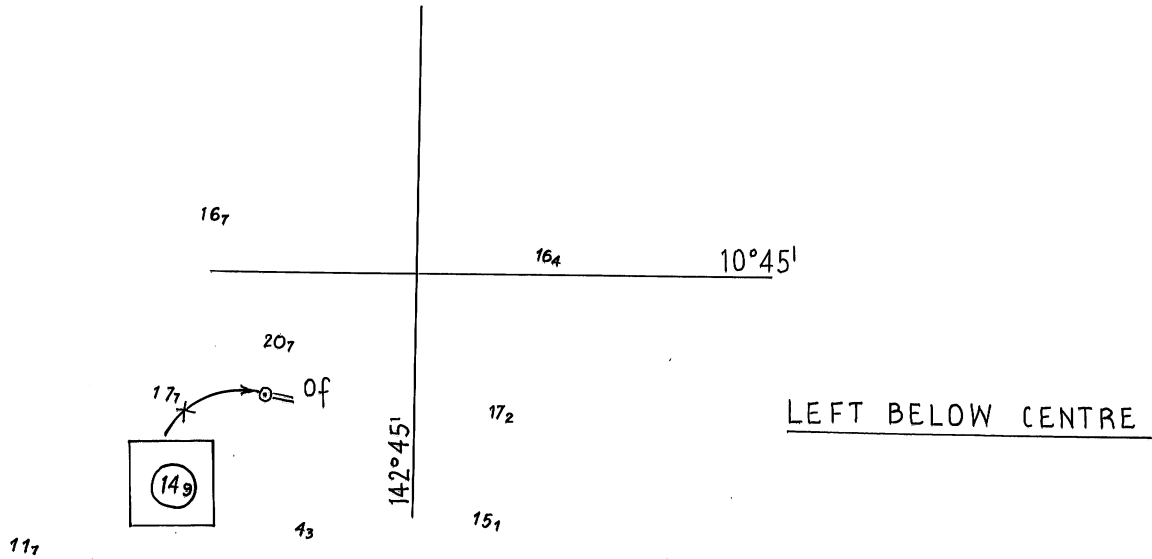

360/2010

834/2010

© Commonwealth of Australia 2010

AUS 839