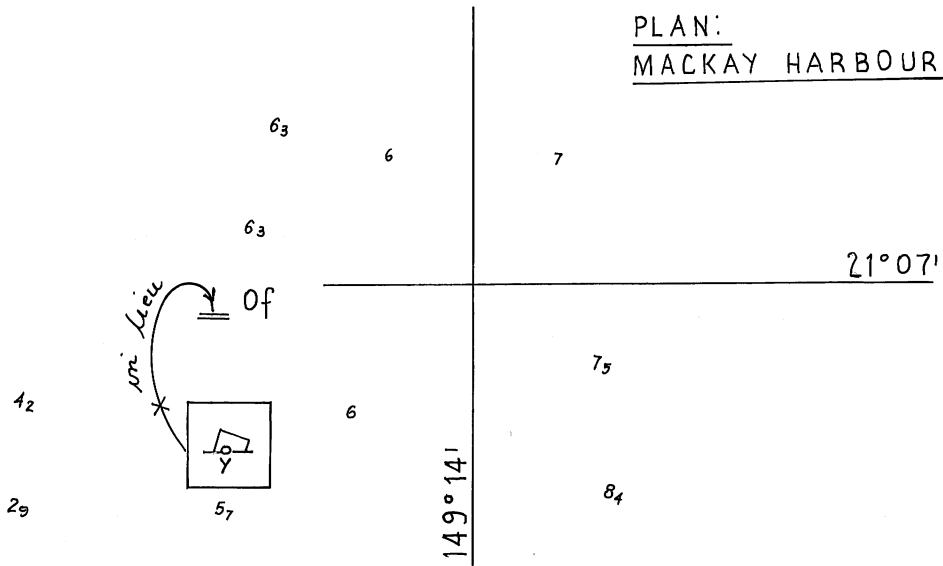

PLAN:
MACKAY HARBOUR

736/2010

831/2010

© Commonwealth of Australia 2010

AUS 250