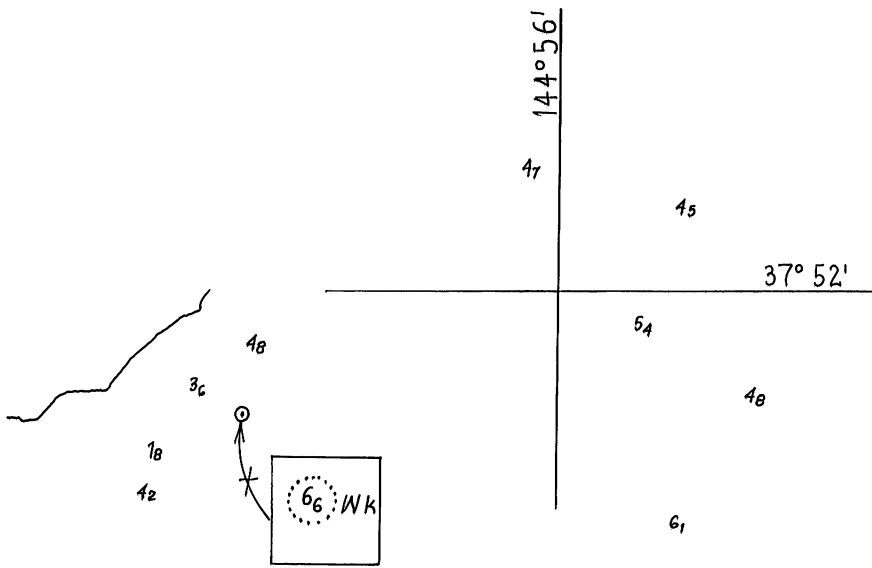

RIGHT ABOVE CENTRE

552/2010

845/2010

© Commonwealth of Australia 2010

AUS 155