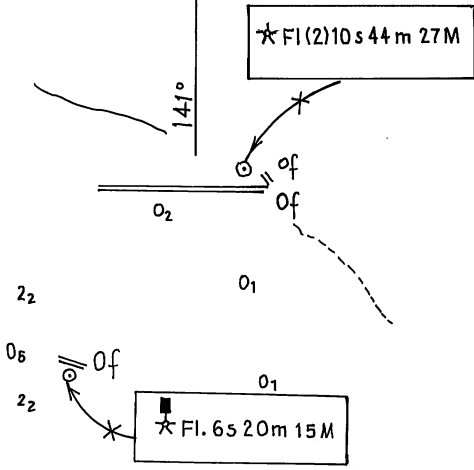

LEFT ABOVE CENTRE