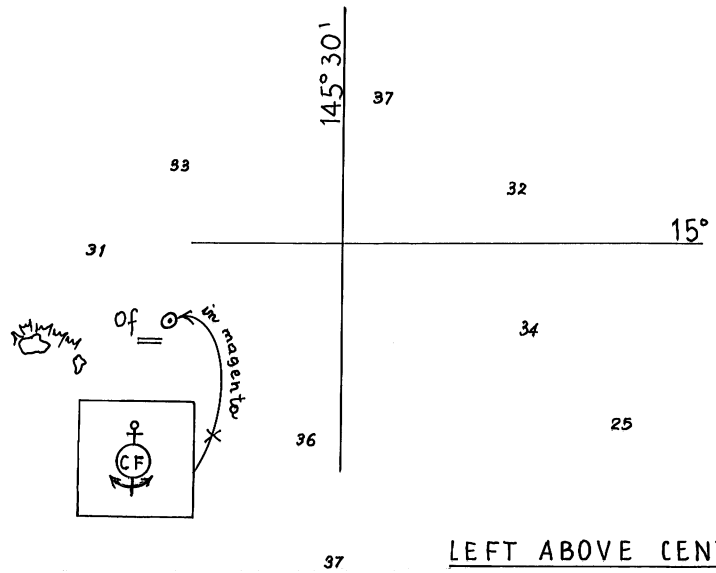

LEFT ABOVE CENTRE

357/2010

832/2010

© Commonwealth of Australia 2010

AUS 831