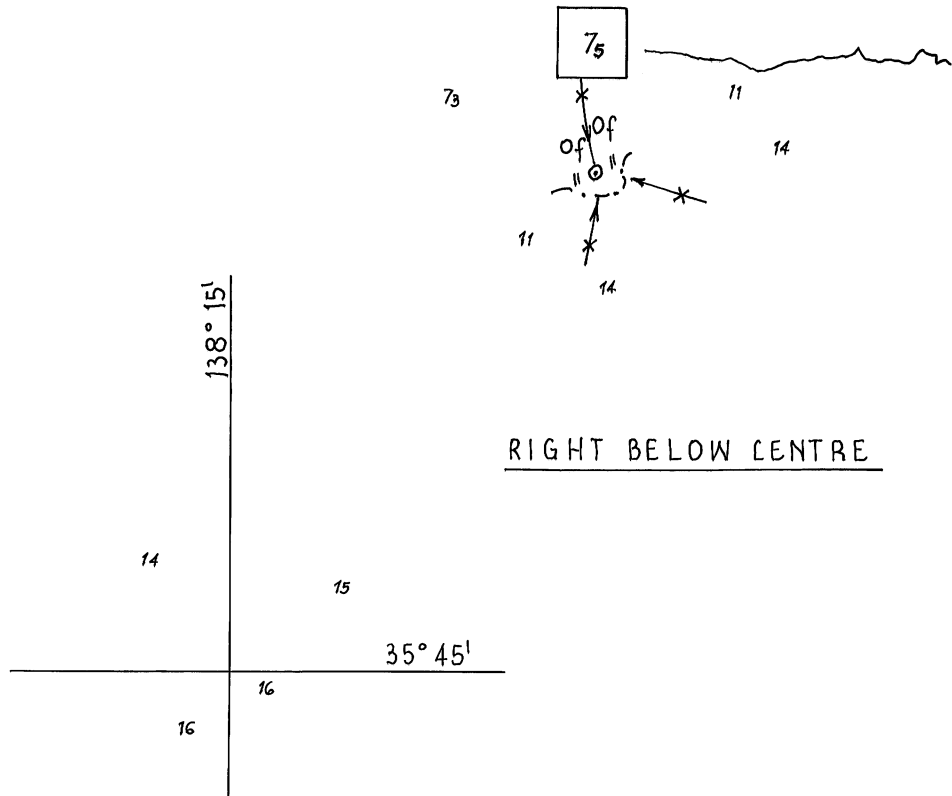

798/2010

842/2010

© Commonwealth of Australia 2010

AUS 780