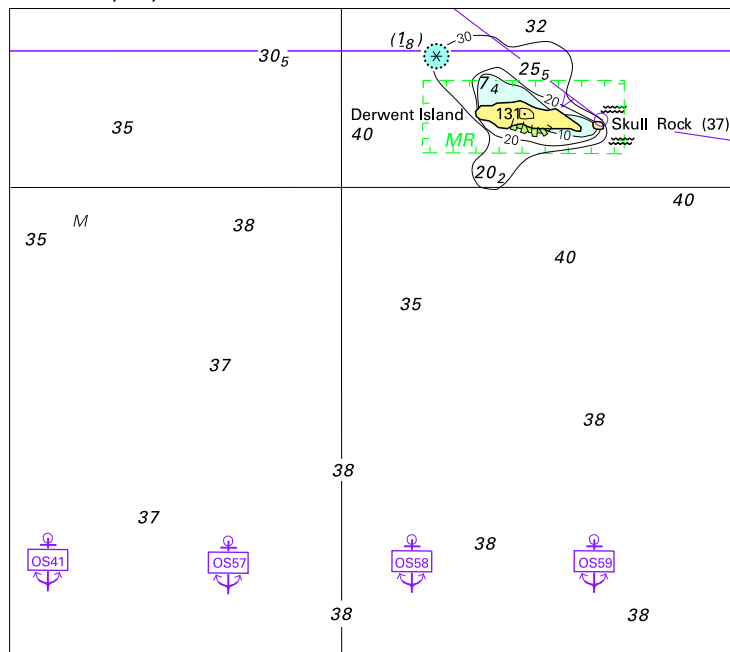

To accompany Australian Notice to Mariners 411/2010

© Commonwealth of Australia 2010

(95.5 x 85.5mm)

Block for chart Aus 824

To accompany Australian Notice to Mariners 414/2010

Block for chart Aus 545

© Commonwealth of Australia 2010

(128.1 x 182.0mm)

To accompany Australian Notice to Mariners 414/2010

Block B for chart Aus 545

© Commonwealth of Australia 2010

(210.9 x 89.3mm)

To accompany Australian Notice to Mariners 414/2010

© Commonwealth of Australia 2010

Block for chart Aus 554

(75:3 x 116:5mm)

To accompany Australian Notice to Mariners 414/2010

Block for chart Aus 680

© Commonwealth of Australia 2010

(153.1 x 85.7mm)

To accompany Australian Notice to Mariners 417/2010

© Commonwealth of Australia 2010  
Block for chart Aus 741 (76.1 x 79.3mm)

To accompany Australian Notice to Mariners 422/2010

Block for chart Aus 117

© Commonwealth of Australia 2010

(126.7 x 135.4mm)