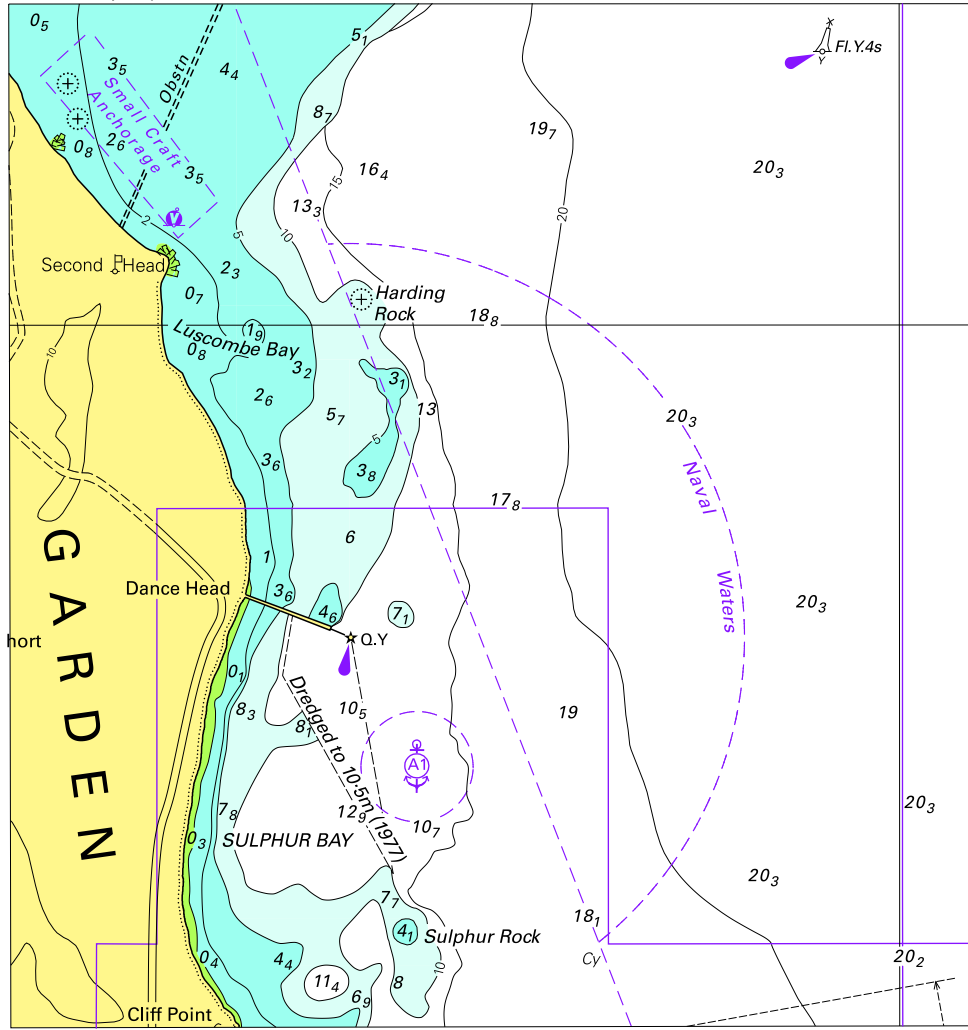

To accompany Australian Notice to Mariners 411/2010

© Commonwealth of Australia 2010

(95.5 x 85.5mm)

Block for chart Aus 824

To accompany Australian Notice to Mariners 414/2010

Block for chart Aus 545

© Commonwealth of Australia 2010

(128.1 x 182.0mm)

To accompany Australian Notice to Mariners 414/2010

Block B for chart Aus 545

© Commonwealth of Australia 2010

(210.9 x 89.3mm)

To accompany Australian Notice to Mariners 414/2010

© Commonwealth of Australia 2010

Block for chart Aus 554

(75:3 x 116:5mm)

To accompany Australian Notice to Mariners 414/2010

Block for chart Aus 680

© Commonwealth of Australia 2010

(153.1 x 85.7mm)

To accompany Australian Notice to Mariners 417/2010

© Commonwealth of Australia 2010  
Block for chart Aus 741 (76.1 x 79.3mm)

To accompany Australian Notice to Mariners 422/2010

Block for chart Aus 117

© Commonwealth of Australia 2010

(126.7 x 135.4mm)