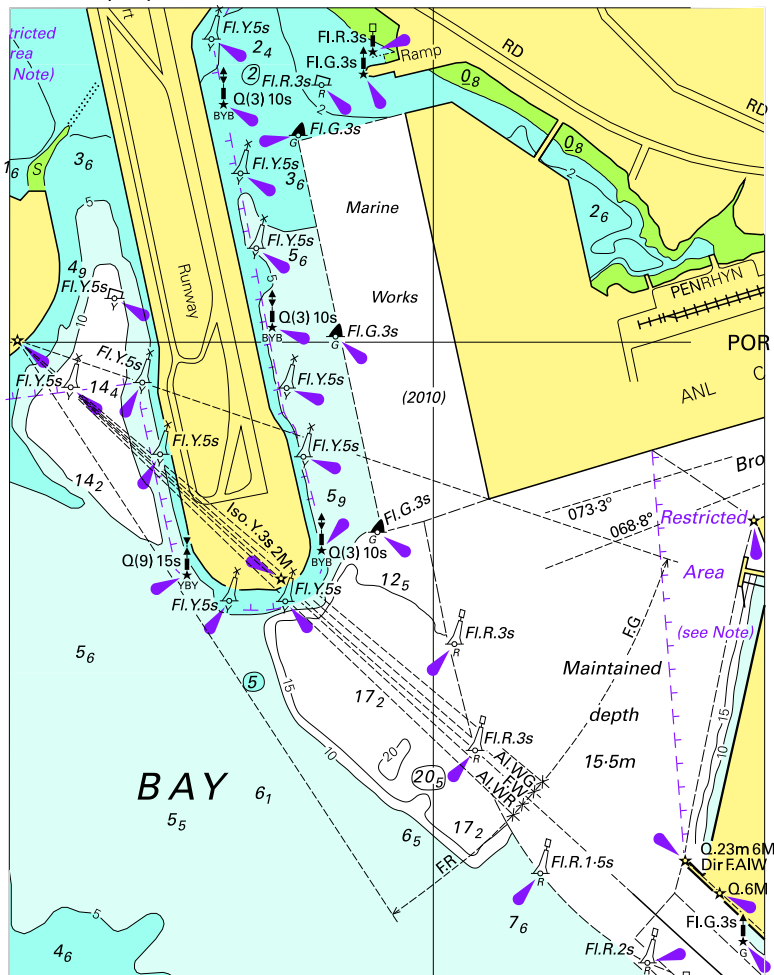

To accompany Australian Notice to Mariners 281/2010

Block for Aus 5001

© Commonwealth of Australia

(106.6 x 134.8mm)

To accompany Australian Notice to Mariners 283/2010

Block for chart Aus198 © Commonwealth of Australia 2010 (99.9 x 128.0mm)

To accompany Australian Notice to Mariners 288/2010

Block for chart Aus 219 © Commonwealth of Australia 2010 (101.7 x 94.4mm)

To accompany Australian Notice to Mariners 288/2010

© Commonwealth of Australia 2010  
Block for chart Aus 219 (54.8 x 50.0mm)

To accompany Australian Notice to Mariners 292/2010

Block for chart Aus 554

© Commonwealth of Australia 2010

(183.8 x 179.4mm)

To accompany Australian Notice to Mariners 294/2010

Block B for chart Aus 4 © Commonwealth of Australia 2010

(112.4 x 88.1mm)

To accompany Australian Notice to Mariners 308/2010

© Commonwealth of Australia 2010  
Block for chart Aus 174  
(35.2 x 15.6mm)

To accompany Australian Notice to Mariners 309/2010

Block for chart Aus 164 © Commonwealth of Australia 2010 (103.5 x 60.4mm)