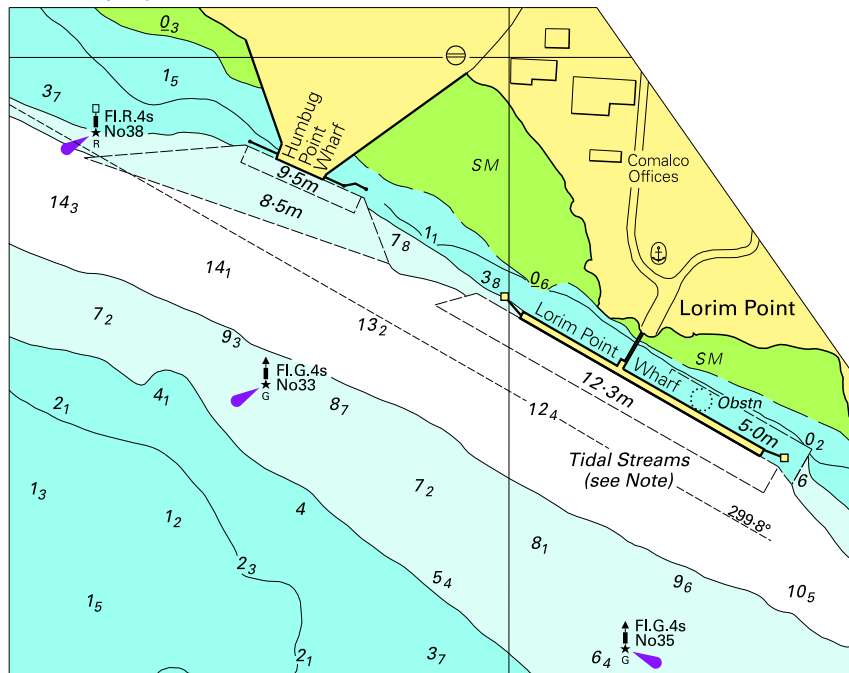

To accompany Australian Notice to Mariners 281/2010

Block for Aus 5001

© Commonwealth of Australia

(106.6 x 134.8mm)

To accompany Australian Notice to Mariners 283/2010

Block for chart Aus198 © Commonwealth of Australia 2010 (99.9 x 128.0mm)

To accompany Australian Notice to Mariners 288/2010

Block for chart Aus 219 © Commonwealth of Australia 2010 (101.7 x 94.4mm)

To accompany Australian Notice to Mariners 288/2010

© Commonwealth of Australia 2010  
Block for chart Aus 219 (54.8 x 50.0mm)

To accompany Australian Notice to Mariners 292/2010

Block for chart Aus 554

© Commonwealth of Australia 2010

(183.8 x 179.4mm)

To accompany Australian Notice to Mariners 294/2010

Block B for chart Aus 4 © Commonwealth of Australia 2010

(112.4 x 88.1mm)

To accompany Australian Notice to Mariners 308/2010

© Commonwealth of Australia 2010  
Block for chart Aus 174  
(35.2 x 15.6mm)

To accompany Australian Notice to Mariners 309/2010

Block for chart Aus 164 © Commonwealth of Australia 2010 (103.5 x 60.4mm)