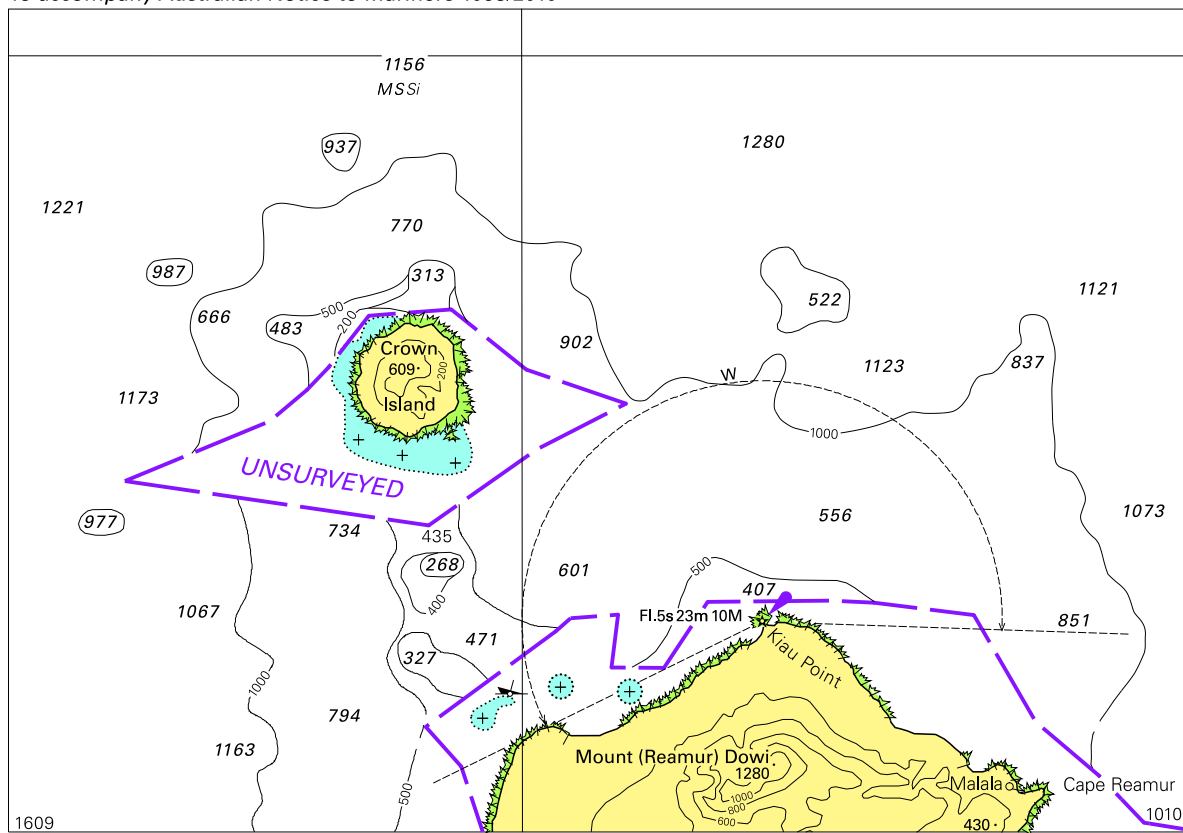

To accompany Australian Notice to Mariners 1040/2010

© Commonwealth of Australia 2010

Block for chart Aus 202

(79.6x48.0mm)

To accompany Australian Notice to Mariners 1053/2010

Block for chart Aus 387

© Commonwealth of Australia 2010

(156 x 108-8mm)

To accompany Australian Notice to Mariners 1056/2010

To accompany Australian Notice to Mariners 1058/2010

© Commonwealth of Australia 2010

Block for chart Aus 57

(91.1 x 104.8mm)

To accompany Australian Notice to Mariners 1058/2010

© Commonwealth of Australia 2010
Block for chart Aus 741 (52.4 x 112.3mm)