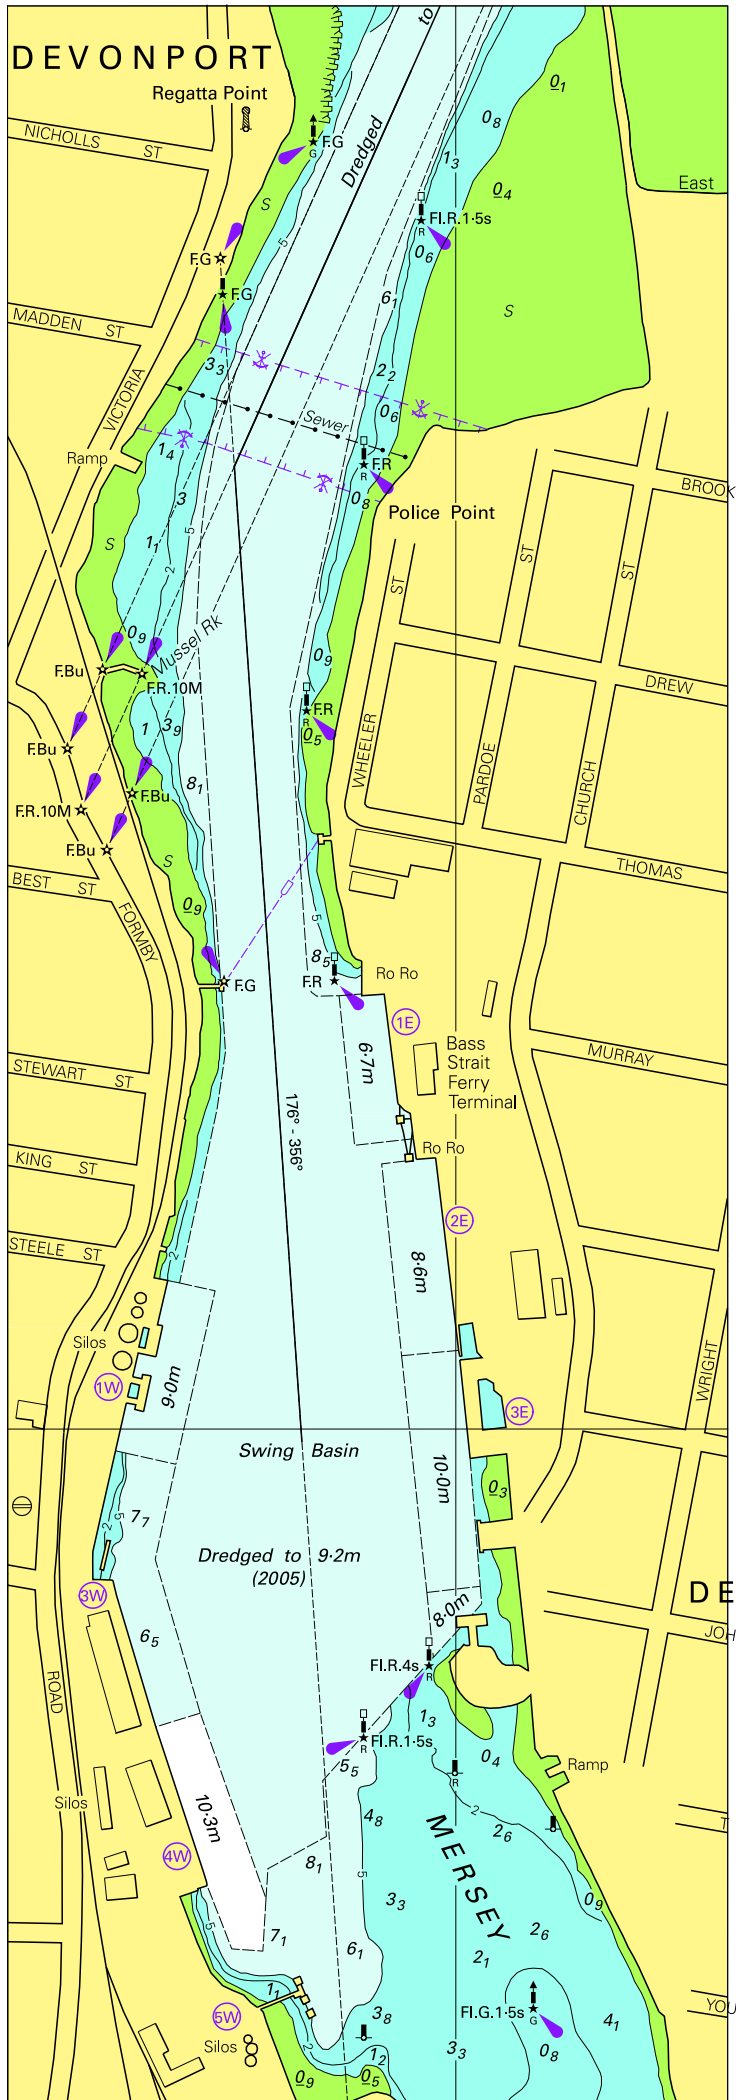

To accompany Australian Notice to Mariners 989/2010

© Commonwealth of Australia 2010
Block for chart Aus 237 (44.8 x 68.3mm)

To accompany Australian Notice to Mariners 989/2010

© Commonwealth of Australia 2010
Block for chart Aus 238 (44.8 x 68.3mm)

To accompany Australian Notice to Mariners 993/2010

Block for Aus 547

© Commonwealth of Australia 2010

(122 x 218mm)

To accompany Notice to Mariners 1000/2010

Block for chart Aus122

©Commonwealth of Australia 2010

(114-1 x 75-6mm)

(95.2 x 277.1mm)

© Commonwealth of Australia 2010

To accompany Australian Notice to Mariners 1003/2010

Block for chart Aus 164

To accompany Australian Notice to Mariners 1005/2010

Block for chart Aus 357A

© Commonwealth of Australia 2010

(185-3x153-3mm)

To accompany Australian Notice to Mariners 1005/2010

© Commonwealth of Australia

Block for chart Aus 487

(86.0x30.8mm)