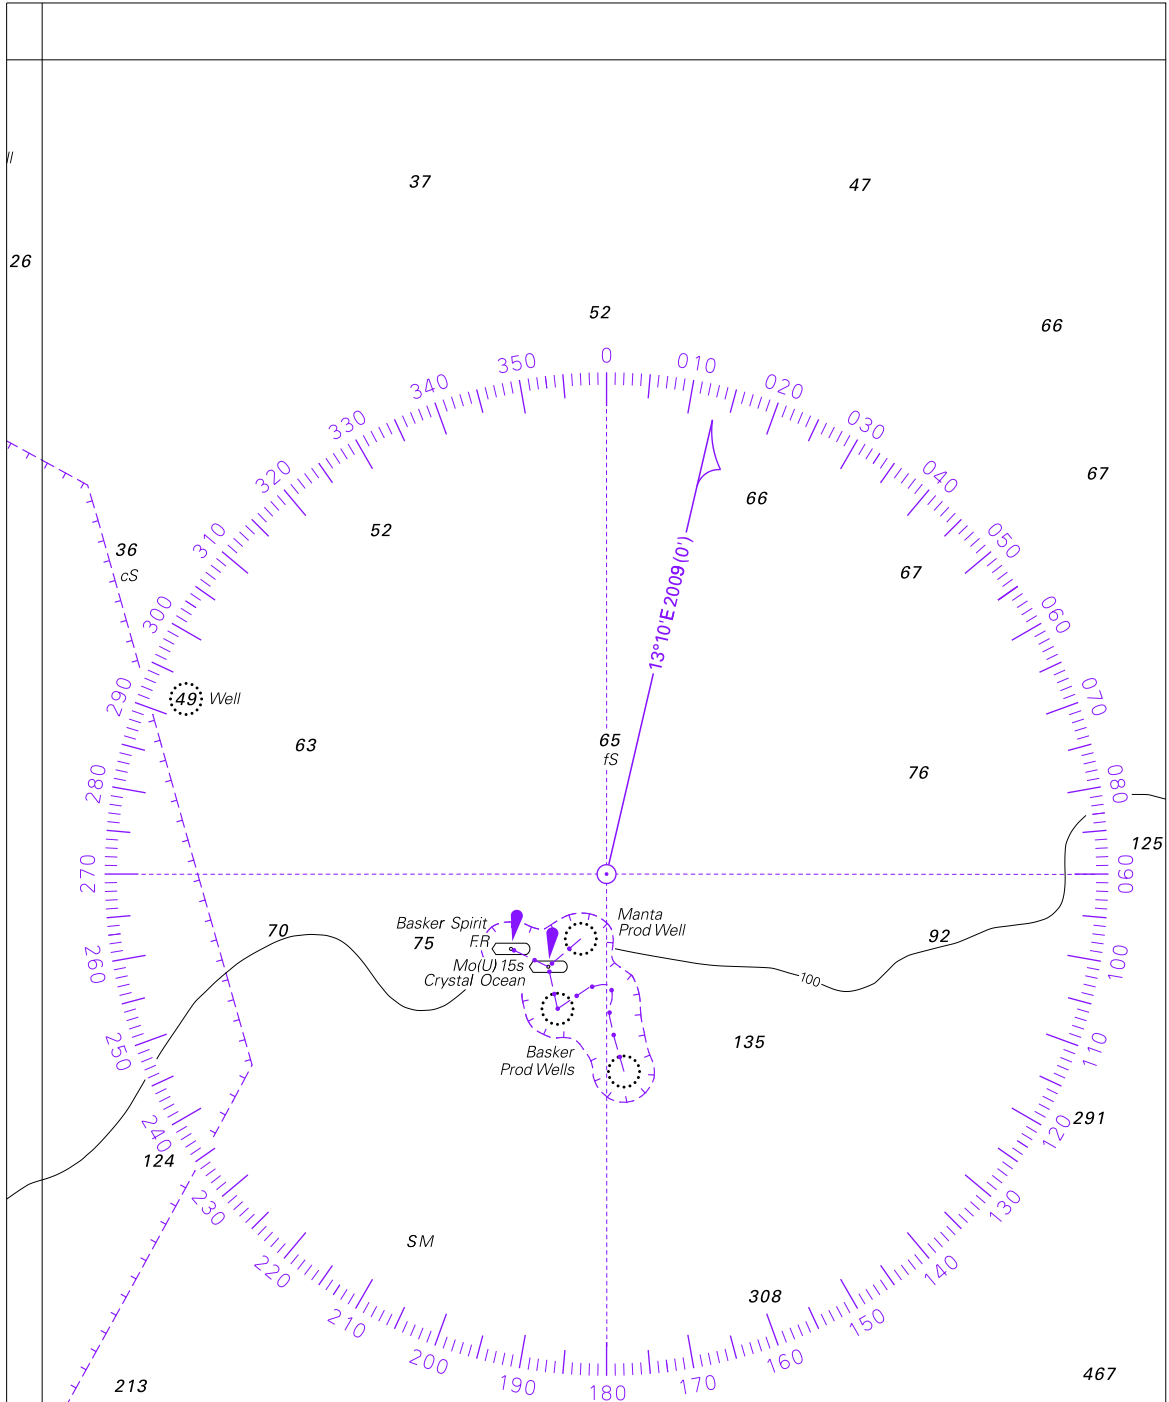

To accompany Australian Notice to Mariners 989/2010

© Commonwealth of Australia 2010
Block for chart Aus 237 (44.8 x 68.3mm)

To accompany Australian Notice to Mariners 989/2010

© Commonwealth of Australia 2010
Block for chart Aus 238 (44.8 x 68.3mm)

To accompany Australian Notice to Mariners 993/2010

Block for Aus 547

© Commonwealth of Australia 2010

(122 x 218mm)

To accompany Notice to Mariners 1000/2010

Block for chart Aus122

©Commonwealth of Australia 2010

(114-1 x 75-6mm)

(95.2 x 277.1mm)

© Commonwealth of Australia 2010

To accompany Australian Notice to Mariners 1003/2010

Block for chart Aus 164

To accompany Australian Notice to Mariners 1005/2010

Block for chart Aus 357A

© Commonwealth of Australia 2010

(185-3x153-3mm)

To accompany Australian Notice to Mariners 1005/2010

© Commonwealth of Australia

Block for chart Aus 487

(86.0x30.8mm)