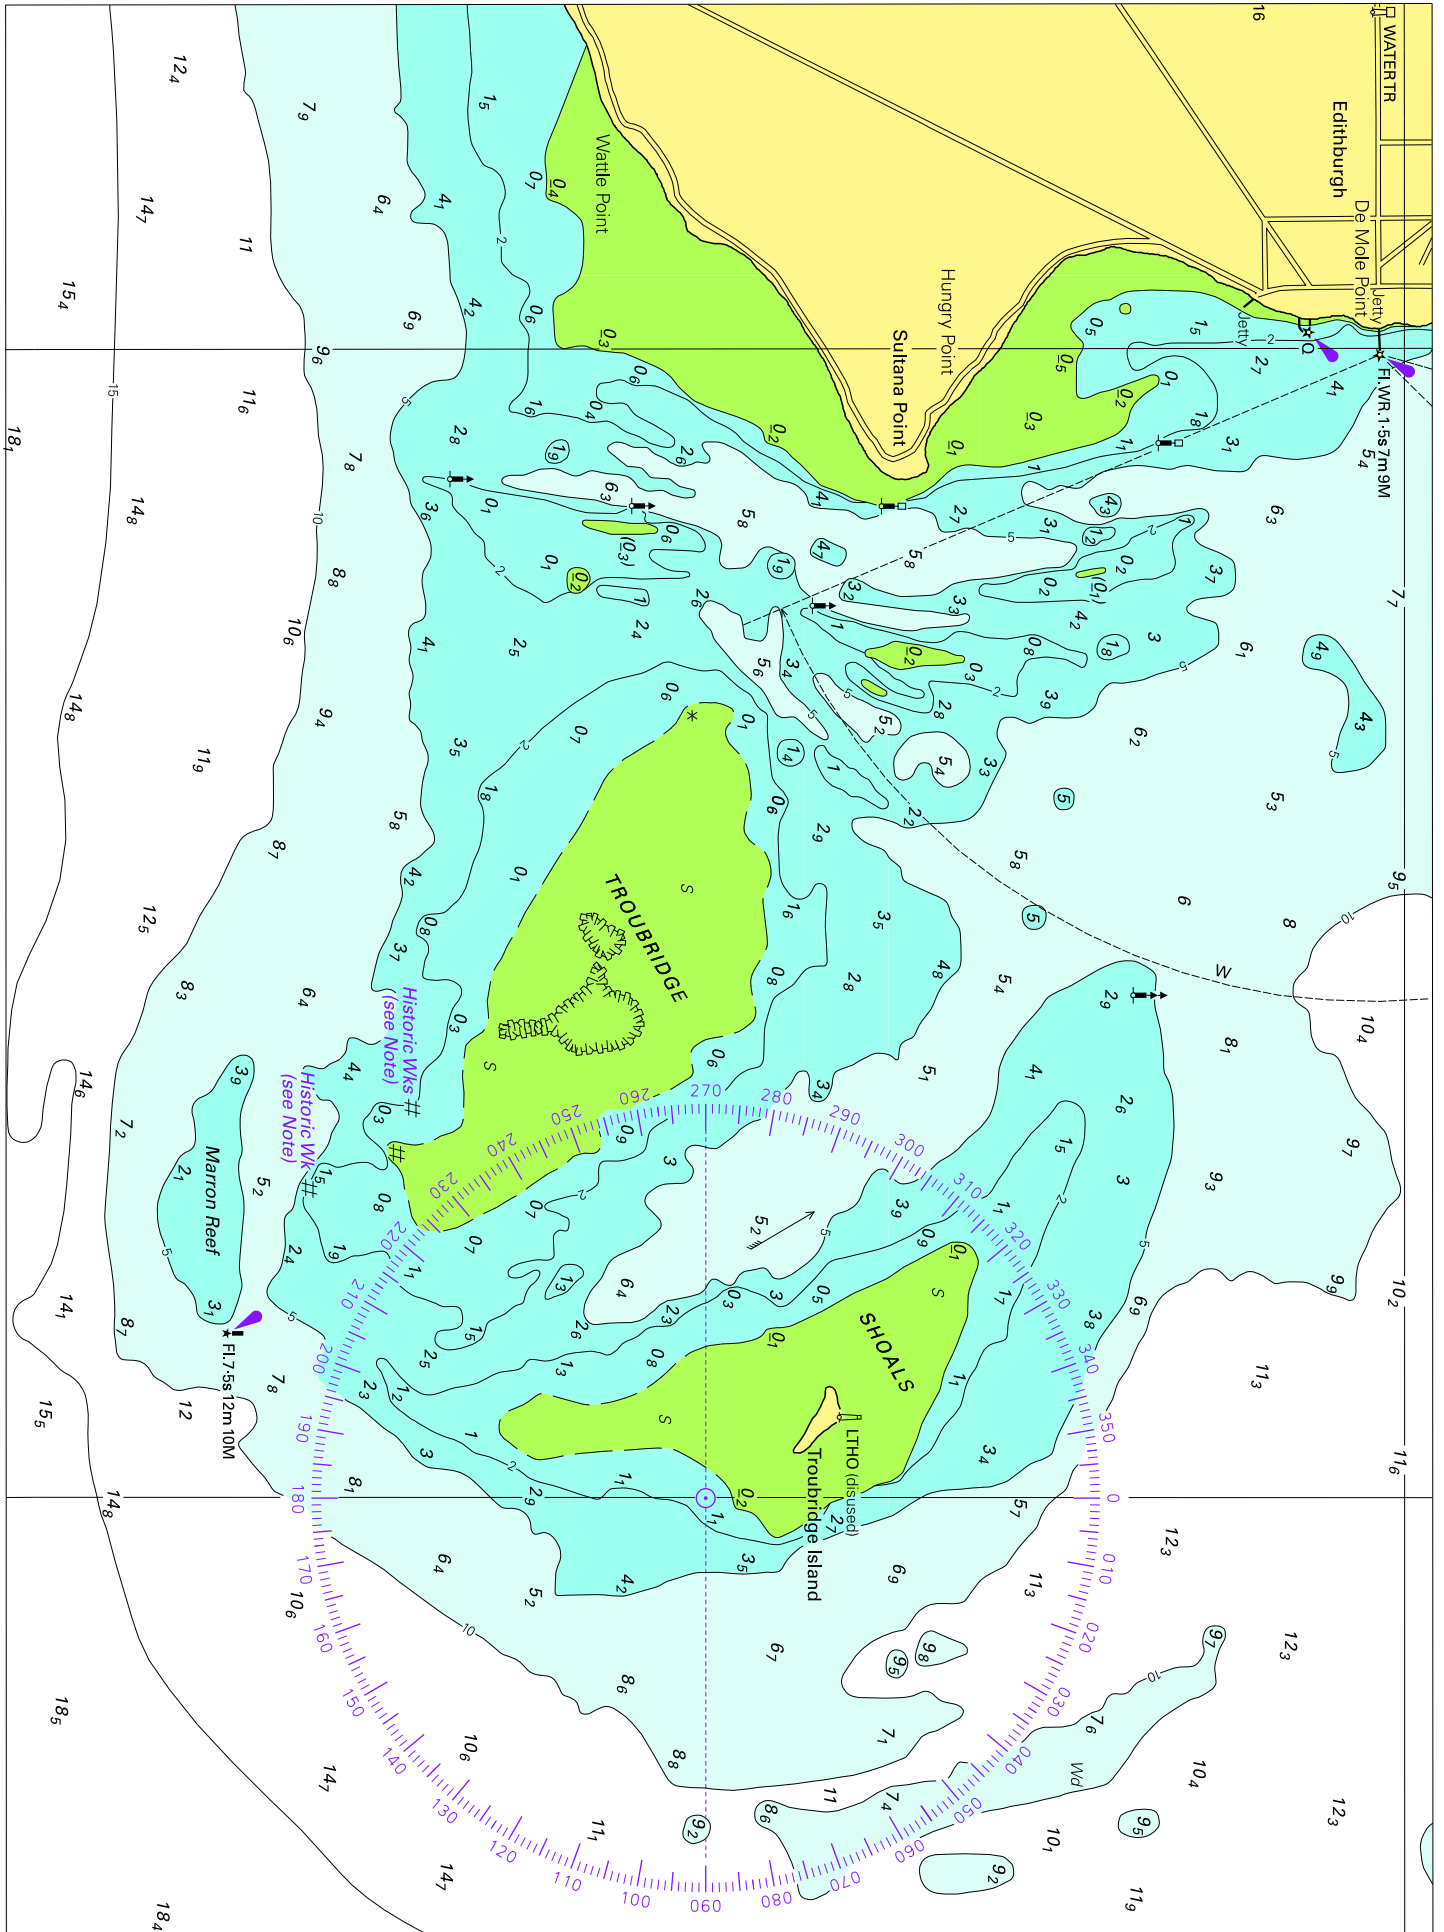

To accompany Australian Notice to Mariners 989/2010

© Commonwealth of Australia 2010
Block for chart Aus 237 (44.8 x 68.3mm)

To accompany Australian Notice to Mariners 989/2010

© Commonwealth of Australia 2010
Block for chart Aus 238 (44.8 x 68.3mm)

To accompany Australian Notice to Mariners 993/2010

Block for Aus 547

© Commonwealth of Australia 2010

(122 x 218mm)

To accompany Notice to Mariners 1000/2010

Block for chart Aus122

©Commonwealth of Australia 2010

(114-1 x 75-6mm)

(95.2 x 277.1mm)

© Commonwealth of Australia 2010

To accompany Australian Notice to Mariners 1003/2010

Block for chart Aus 164

To accompany Australian Notice to Mariners 1005/2010

Block for chart Aus 357A

© Commonwealth of Australia 2010

(185-3x153-3mm)

To accompany Australian Notice to Mariners 1005/2010

© Commonwealth of Australia

Block for chart Aus 487

(86.0x30.8mm)