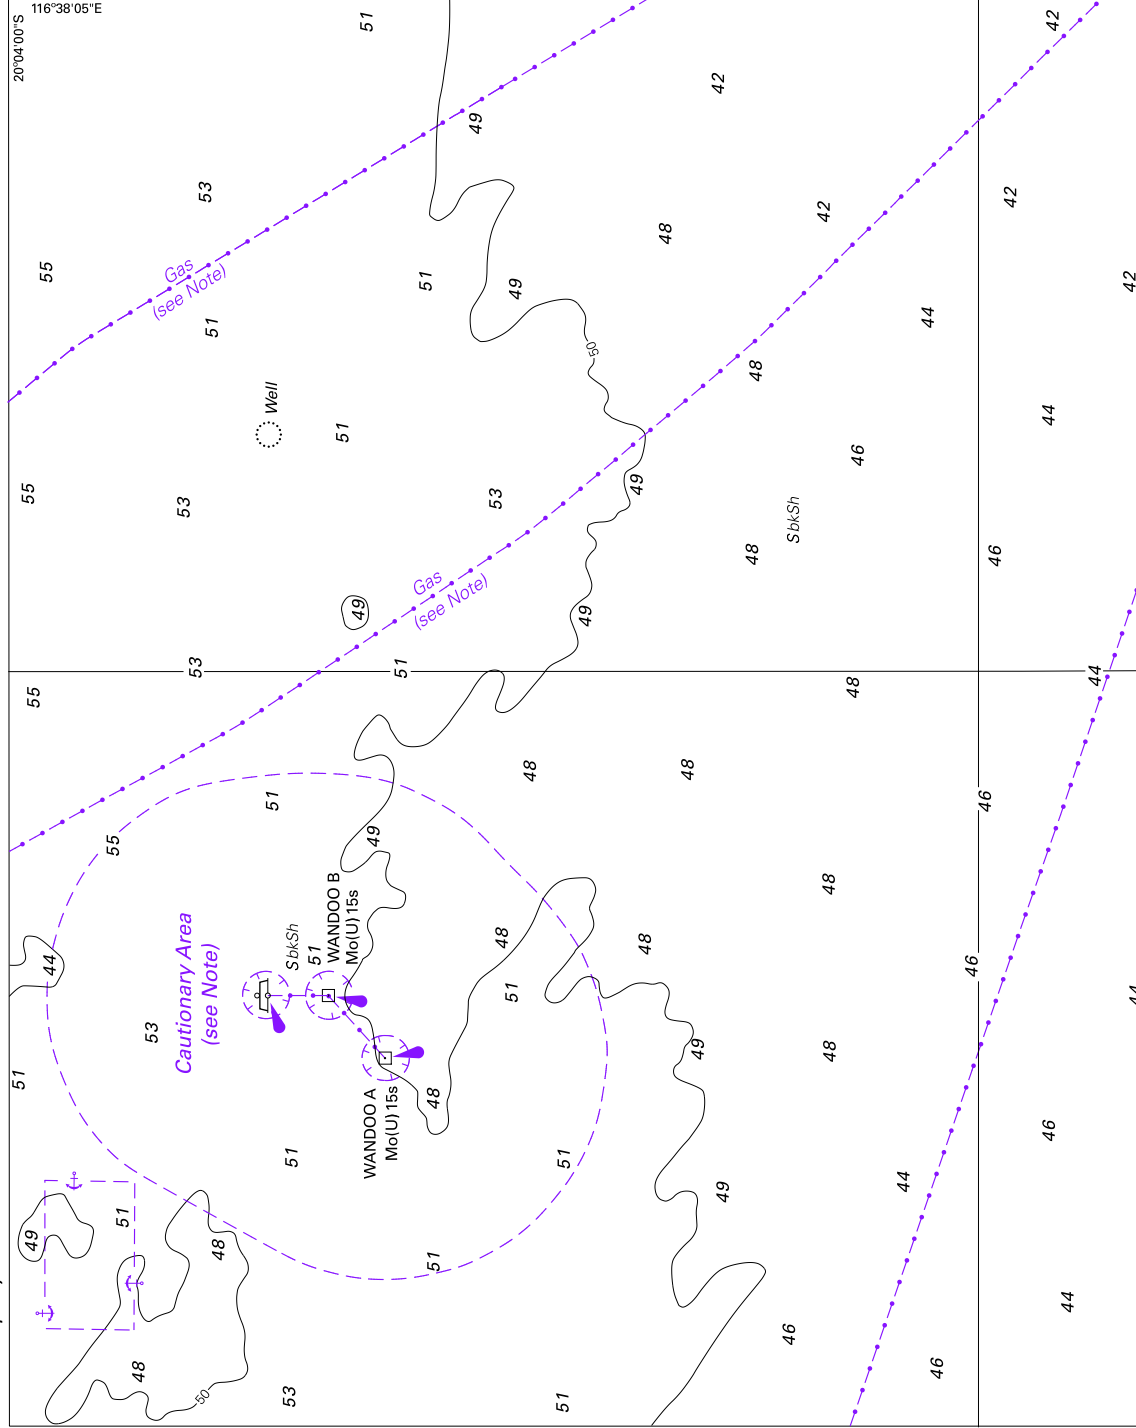

To accompany Australian Notice to Mariners 595/2010

Block for chart Aus 742

© Commonwealth of Australia 2010

(188.7 x 149.9mm)

To accompany Australian Notice to Mariners 595/2010

MILITARY EXERCISE AREA

Military operations are conducted within the area of this chart. For area limits and details see Australian Notice to Mariners No 9.

Note for chart Aus 742.

To accompany Australian Notice to Mariners 595/2010

CAUTIONARY AREA

Vessels are to avoid navigating, anchoring or fishing within this area.

Note for chart Aus 742.