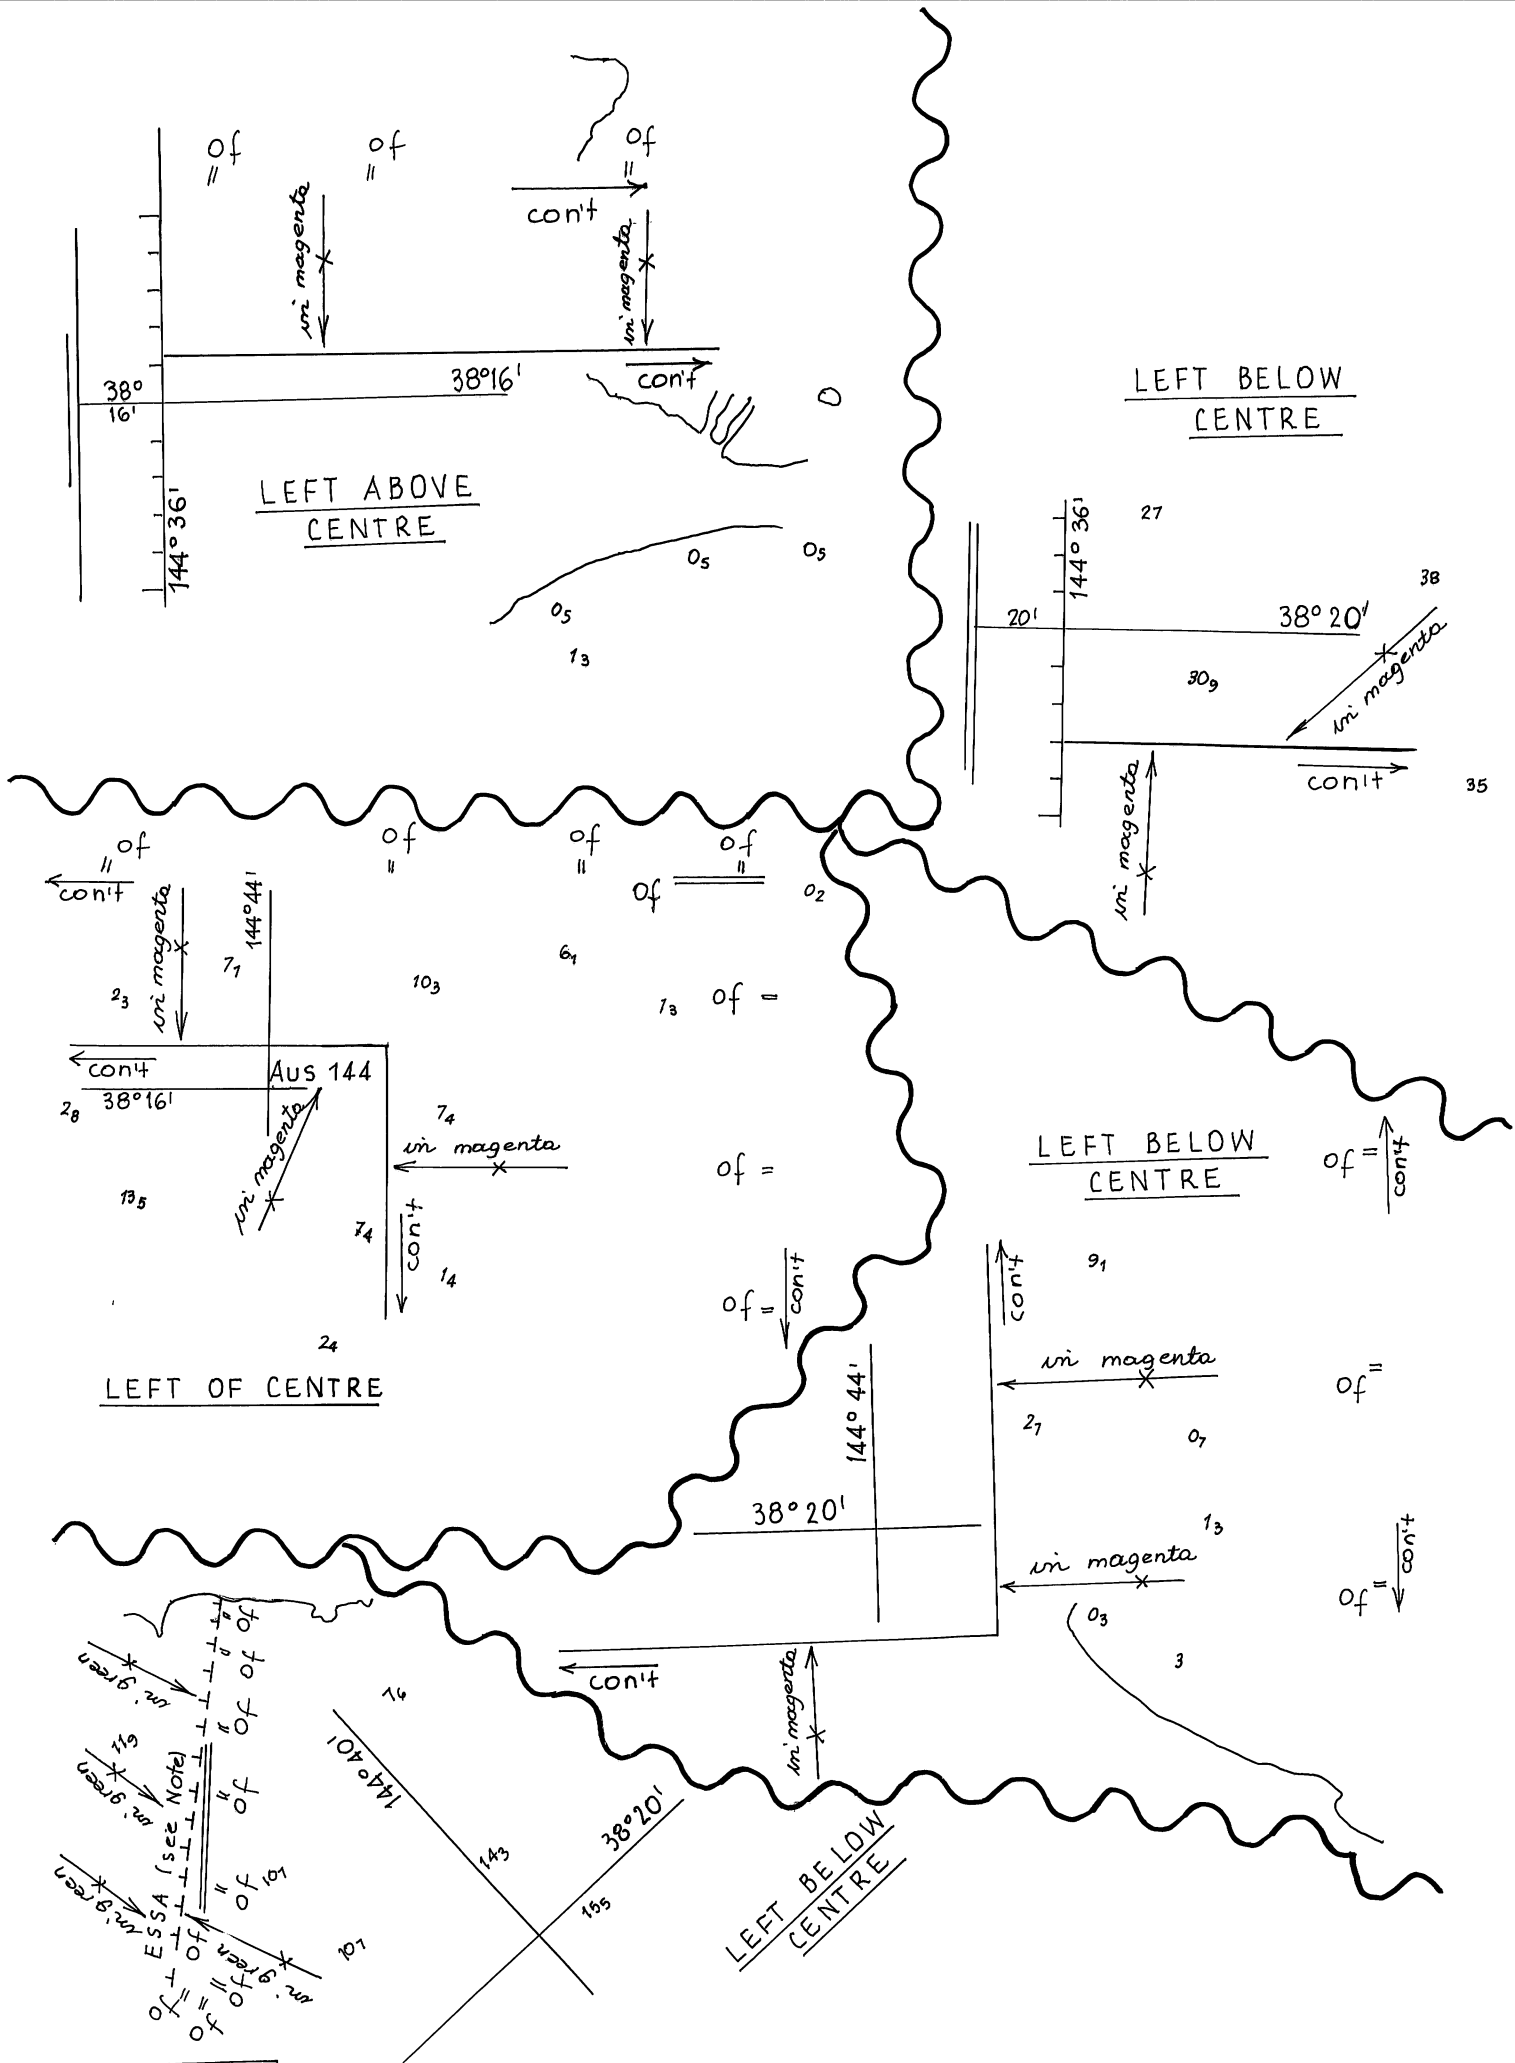

33 30₅ 41° 05'

27
27
LEFT OF CENTRE

1063/2009

1367/2009

PLAN:
ULVERSTONE

1318/2009

PAGE 2 OF 2

1318/2009