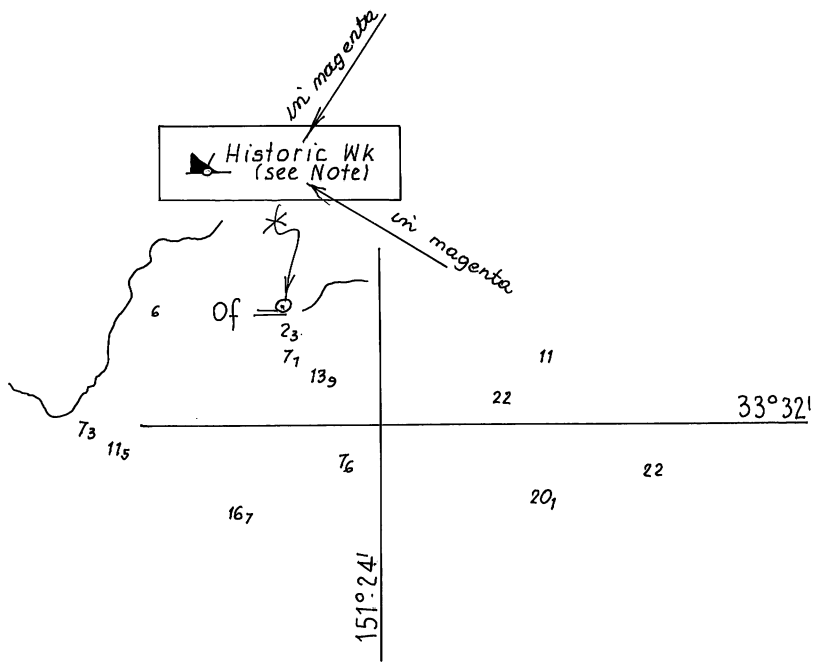

RIGHT ABOVE CENTRE

1307/2009

1351/2009

© Commonwealth of Australia 2009

AUS 204