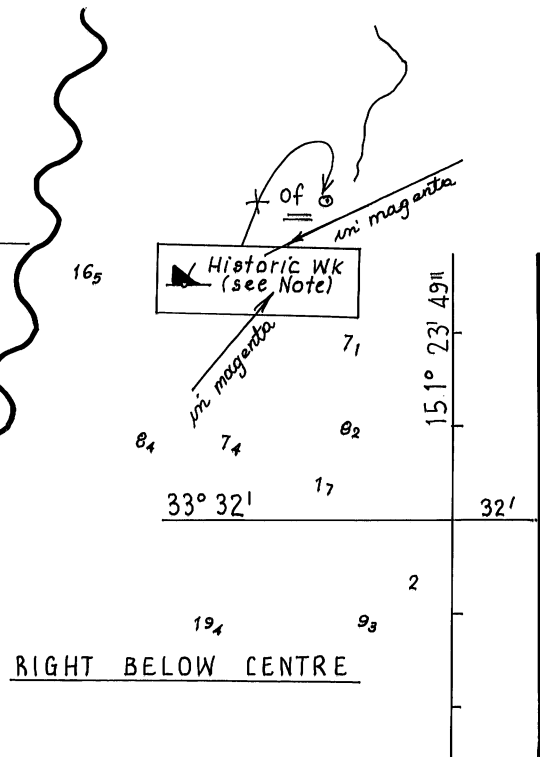

1308/2009

1351/2009

© Commonwealth of Australia 2009

AUS 216