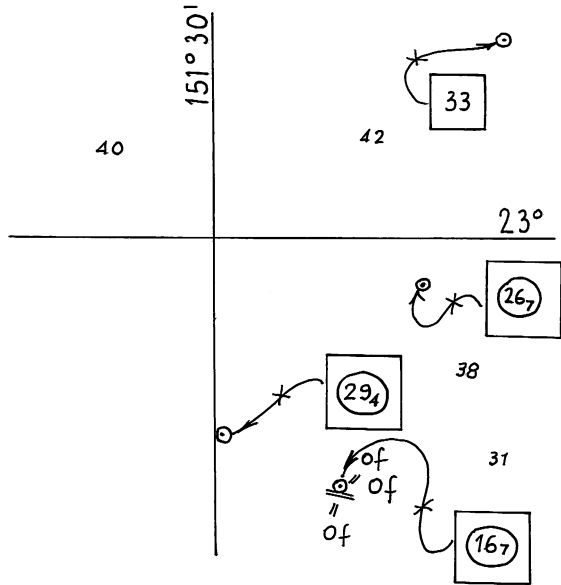

31

35

RIGHT BELOW CENTRE

696/2009

1262/2009

© Commonwealth of Australia 2009

AUS 367