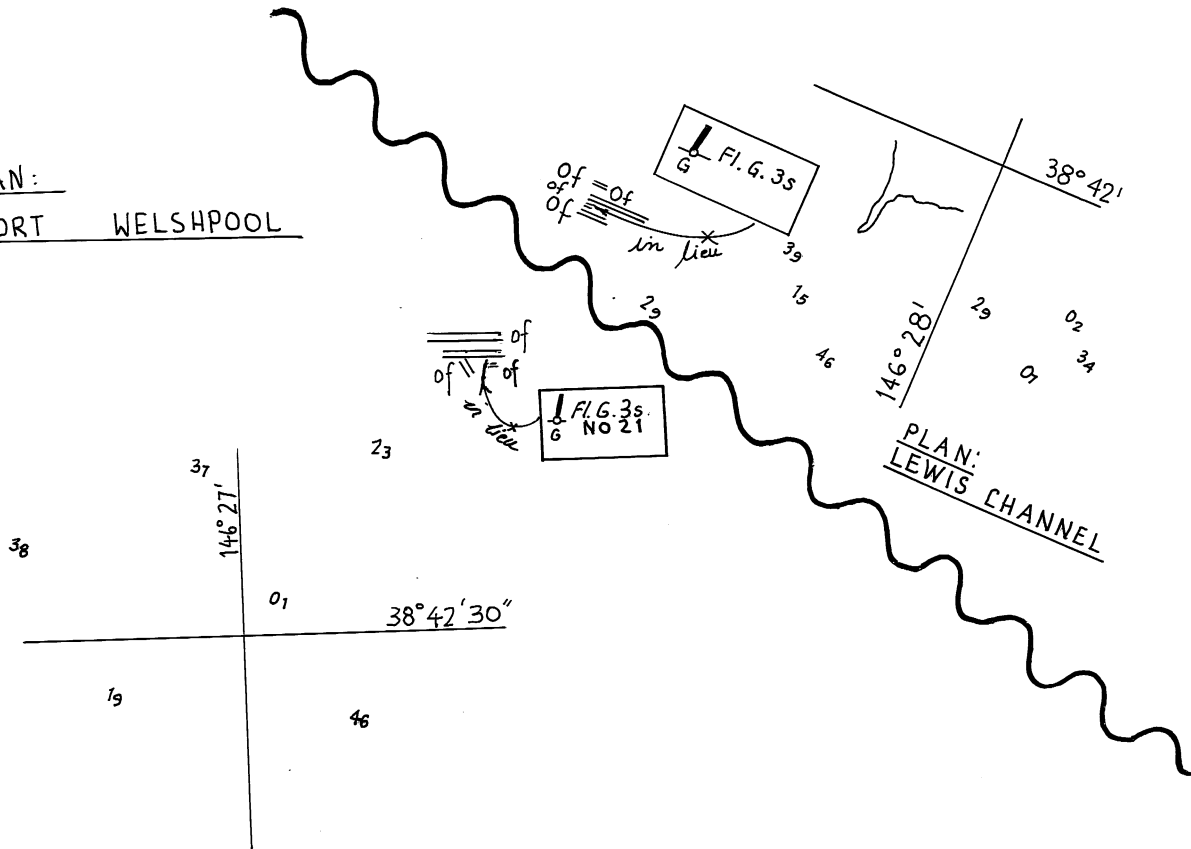

38° 45'

57

(On certain copies only)

885/2009

1066/2009

© Commonwealth of Australia 2009

AUS 181

PLAN:  
PORT WELSHPOOL