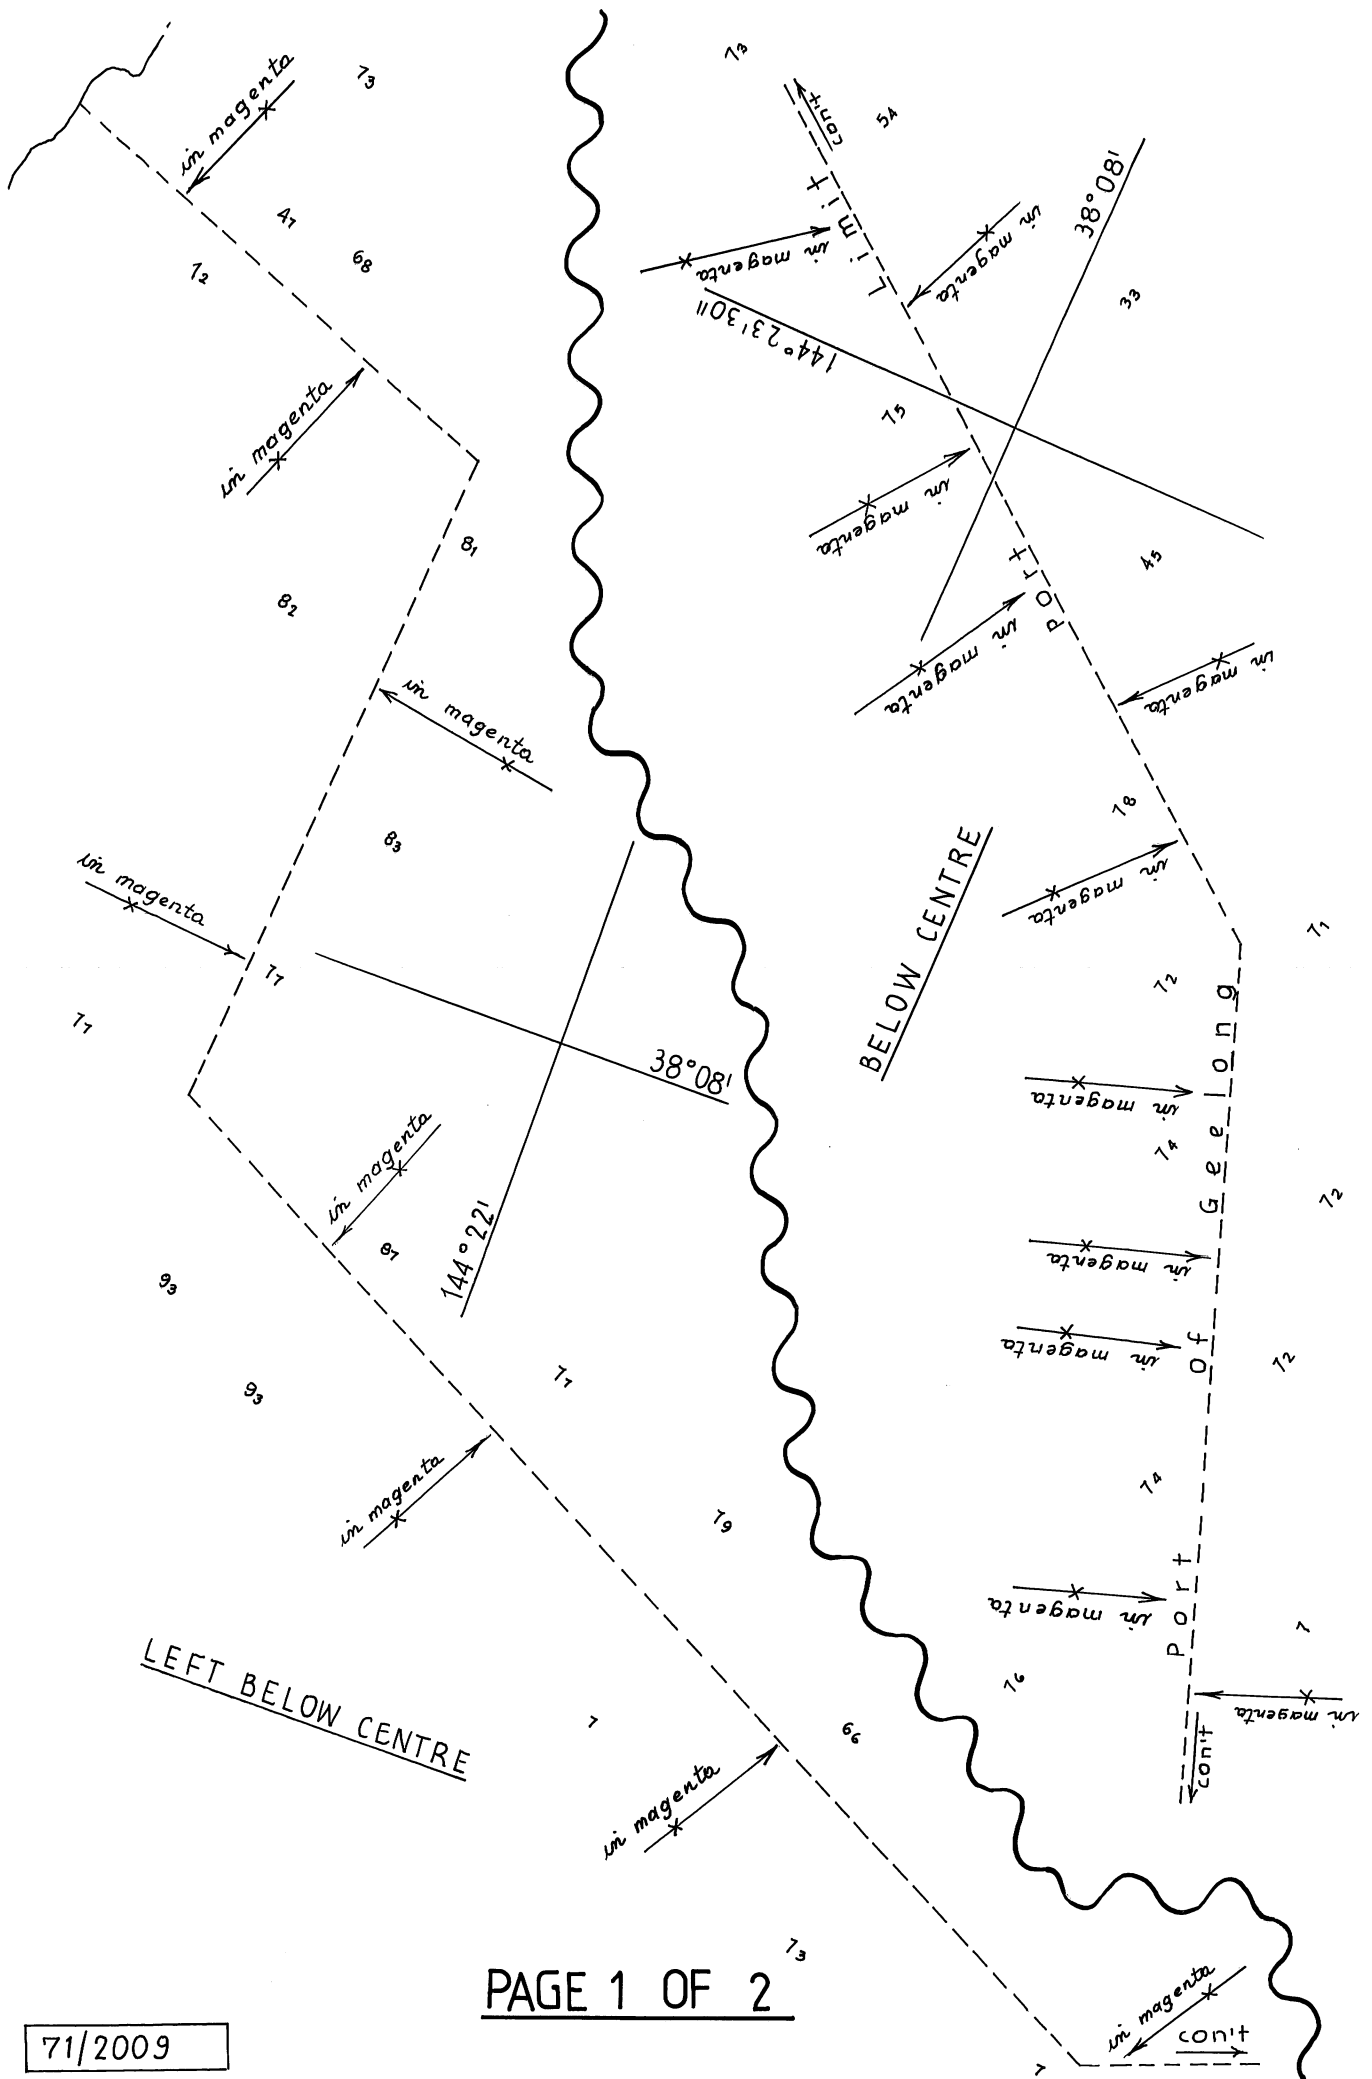

38°20'

107

714/2009

769/2009

8

144°40'30"

PLAN:
QUEENSCLIFF

PLAN:
QUEENSCLIFF

38°16'

144°40'

612/2009

769/2009

© Commonwealth of Australia 2009

AUS 144

RIGHT ABOVE CENTRE

LEFT BELOW CENTRE