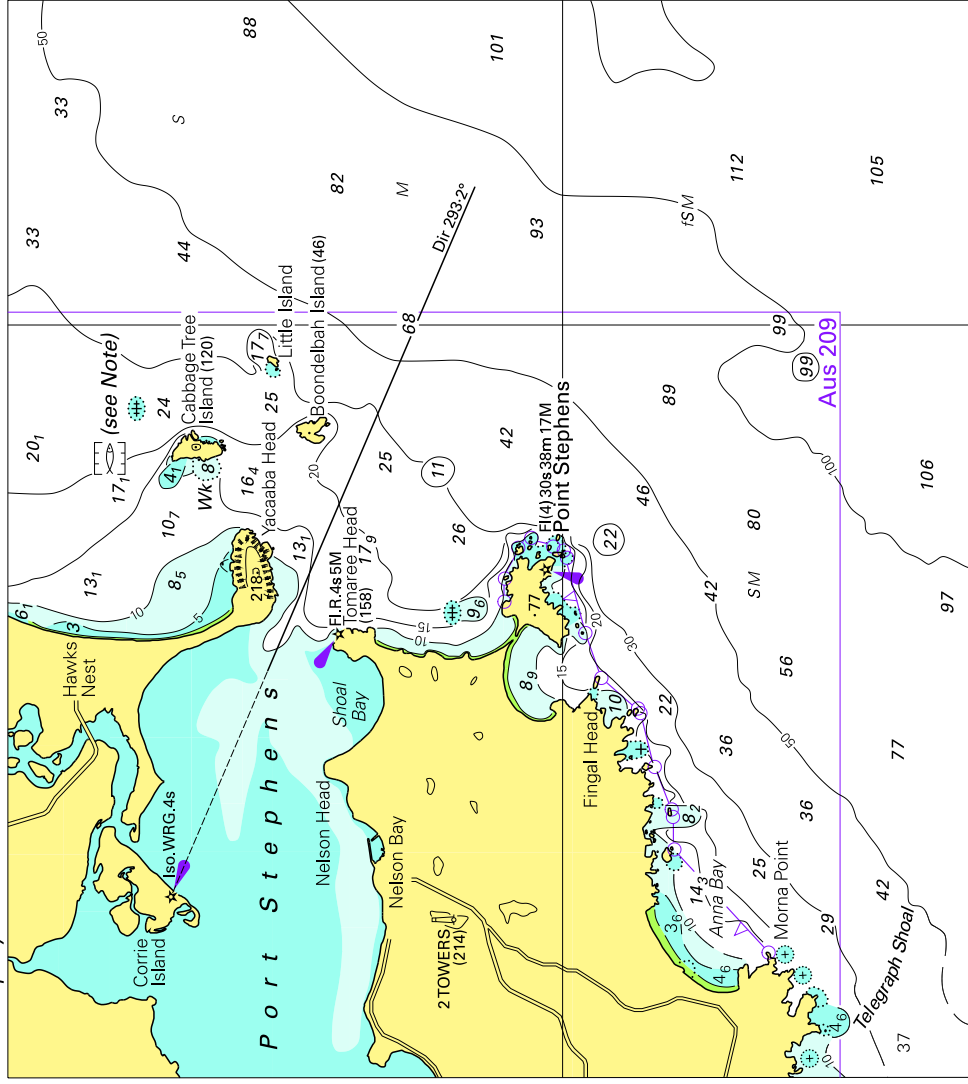

To accompany Australian Notice to Mariners 36/2009

Block for chart Aus 810

© Commonwealth of Australia 2009

(142.5mm x 127.4mm)

To accompany Australian Notice to Mariners 36/2009

MARINE FARMS

Marine farms, which may be floating or fixed structures and their associated moorings should be avoided. The farms are generally marked by buoys or beacons, which may be lit. Their charted positions are approximate.

Note for chart Aus 810