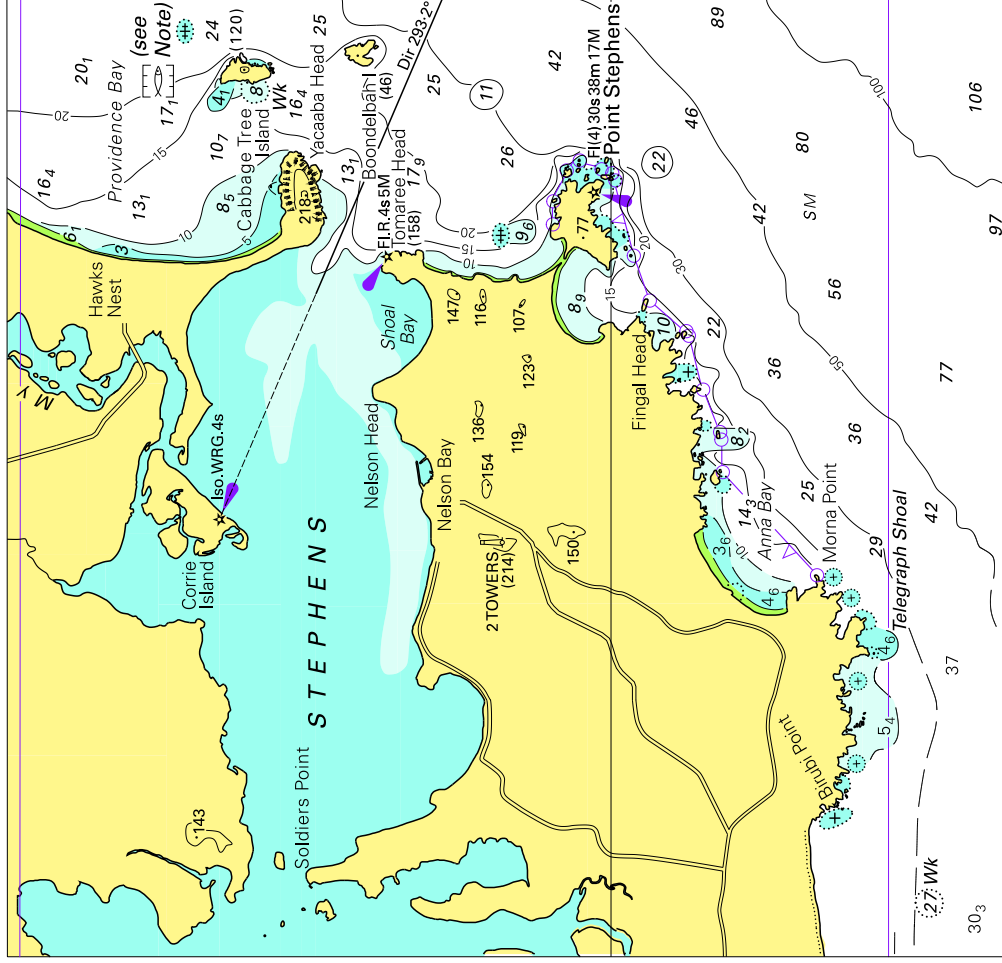

To accompany Australian Notice to Mariners 36/2009

Block for chart Aus 809 © Commonwealth of Australia 2009 (126.7mm x 132.7mm)

To accompany Australian Notice to Mariners 36/2009

MARINE FARMS

Marine farms, which may be floating or fixed structures and their associated moorings should be avoided. The farms are generally marked by buoys or beacons, which may be lit. Their charted positions are approximate.

Note for chart Aus 809

To accompany Australian Notice to Mariners 36/2009

AUSTRALIAN MARITIME JURISDICTION (AMJ)

The territorial sea baseline and the outer limit of Australian maritime zones shown on this chart are sourced from the Geoscience Australia product Australian Maritime Boundaries (AMB). For Australian maritime boundary information see Australian Seafarers Handbook AHP 20.

Note for chart Aus 809