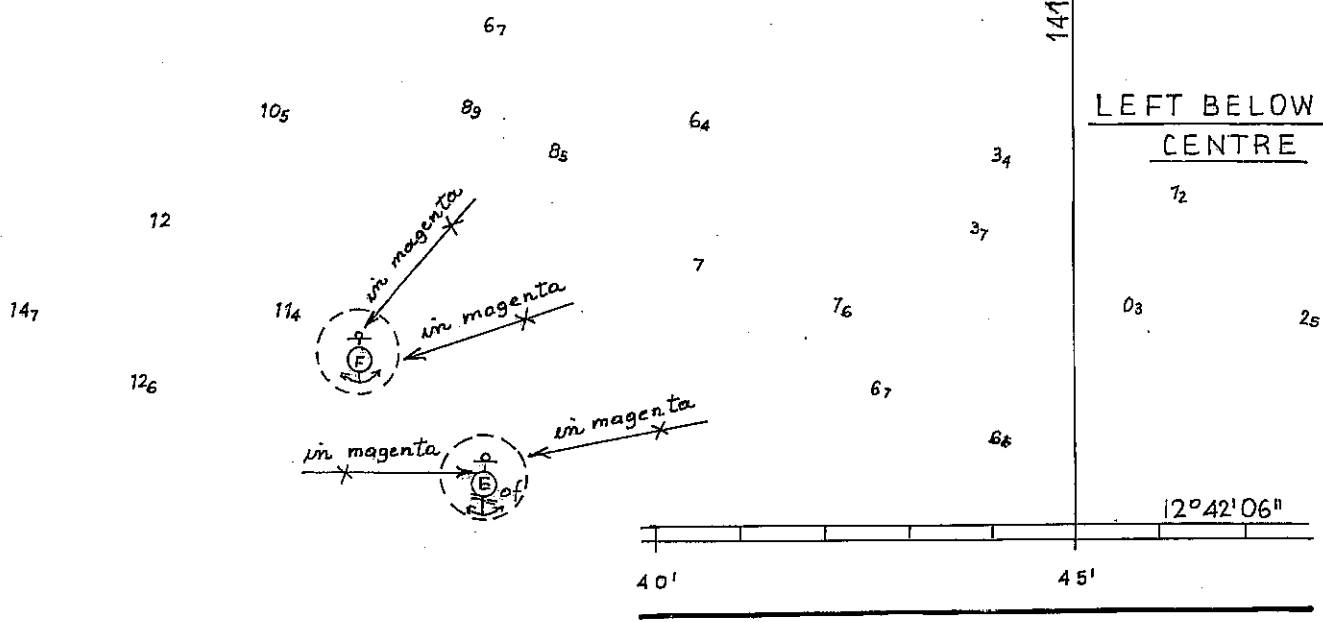

493/2005

124/2006

© Commonwealth of Australia 2006

F8

AUS 701