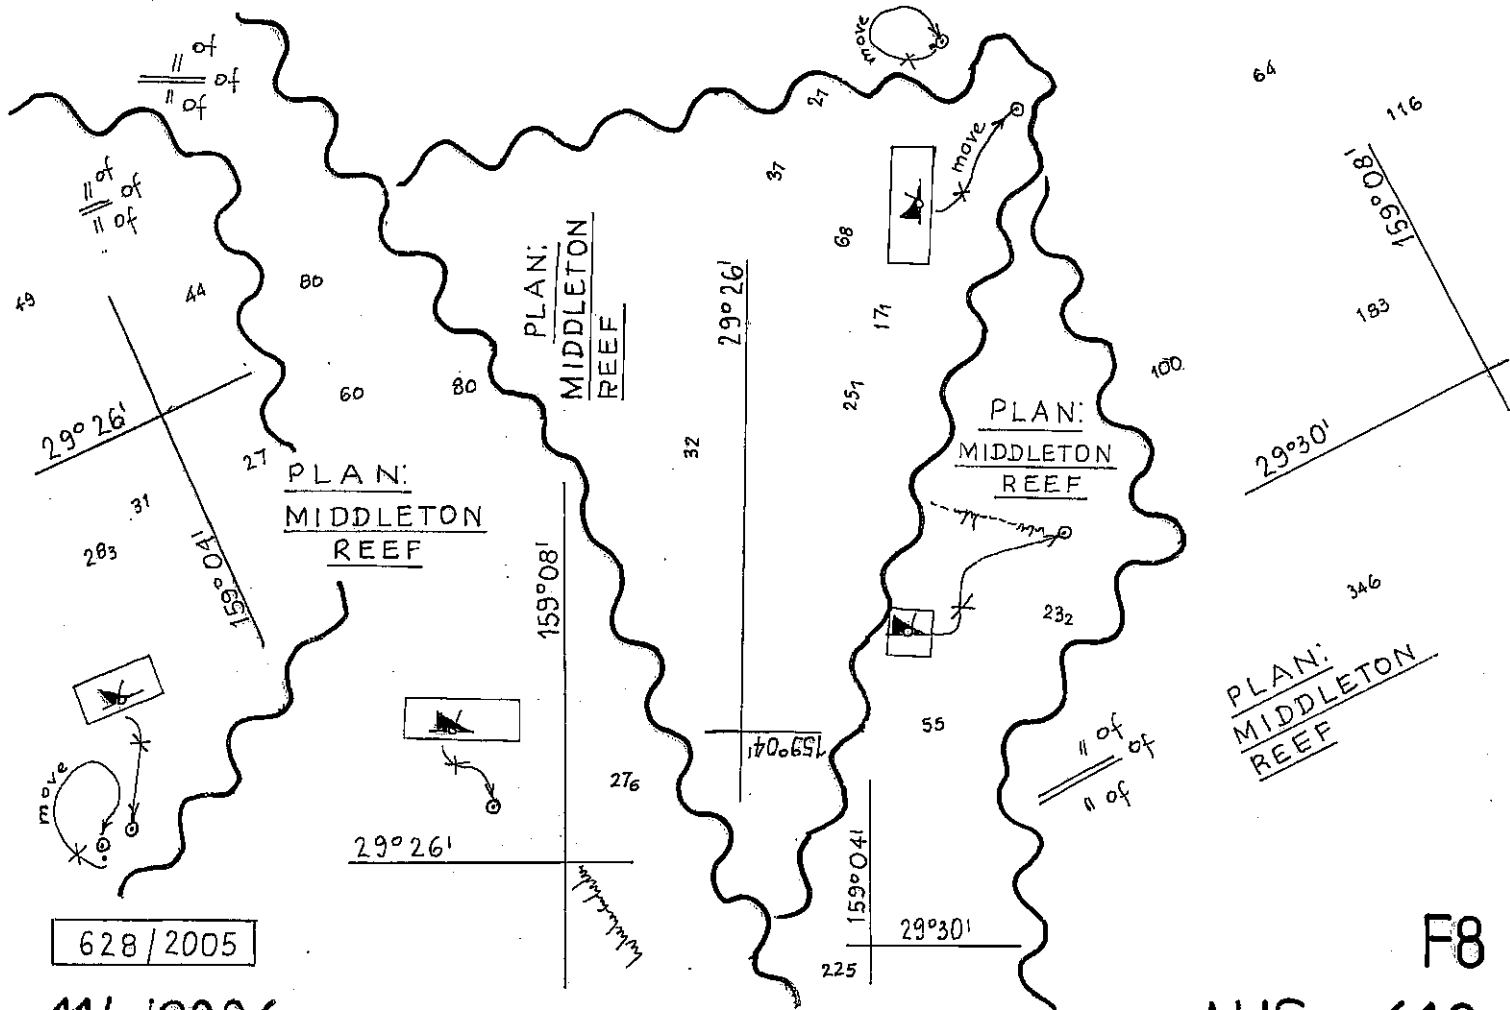

628/2005

114/2006

© Commonwealth of Australia 2006

F8
AUS 618