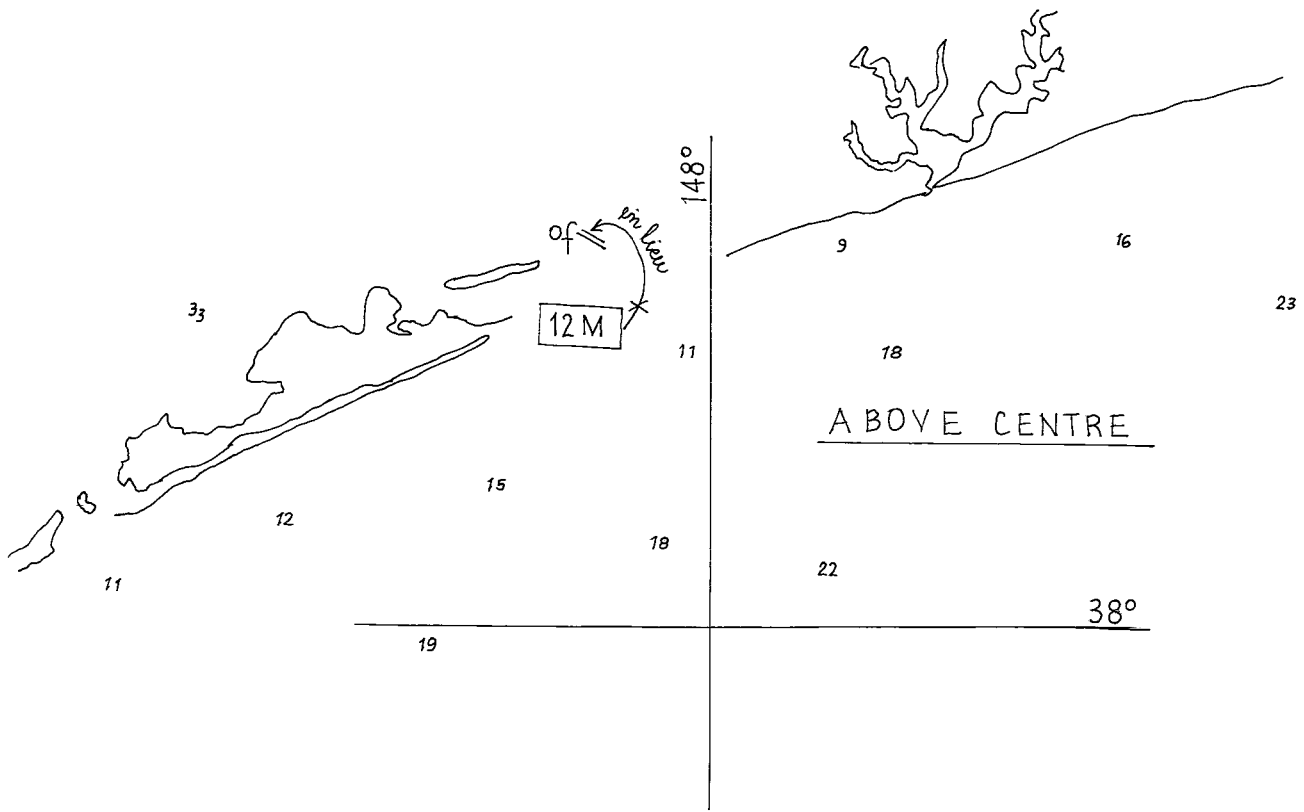

1161/2006

1227/2006

© Commonwealth of Australia 2006

F6

AUS 357A