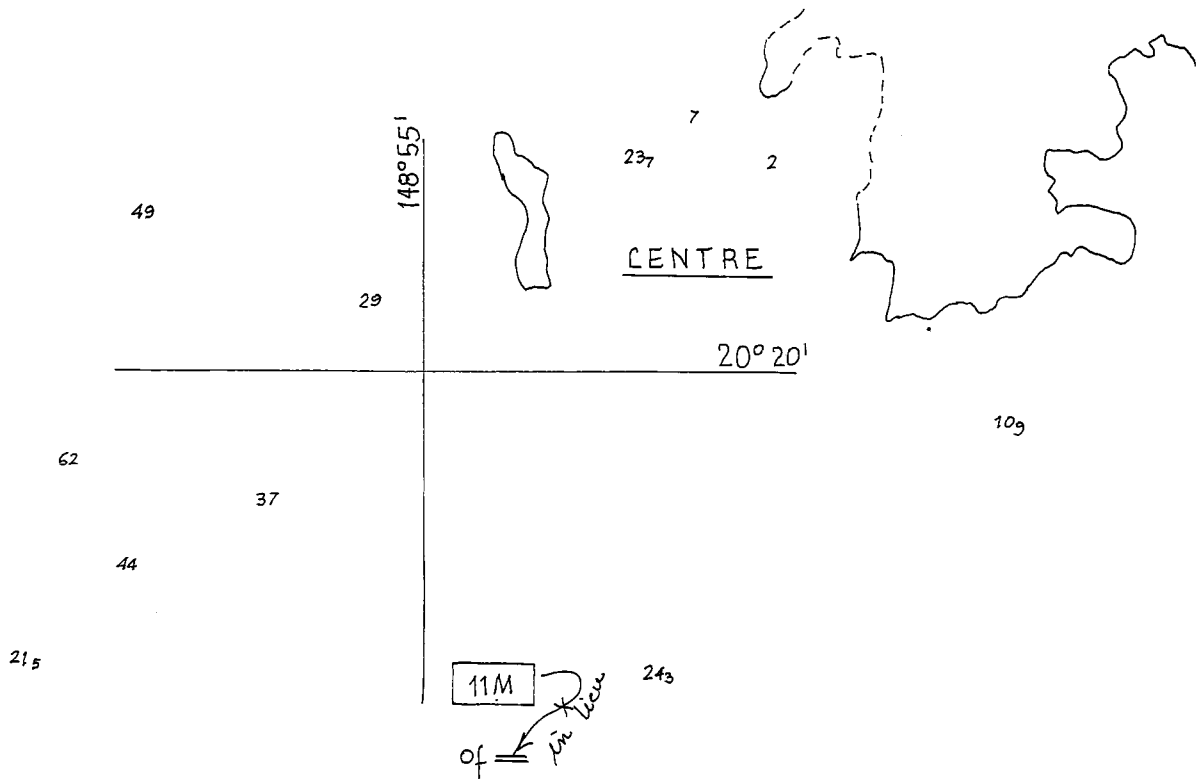

432/2006

906/2006

© Commonwealth of Australia 2006

F8

AUS 252