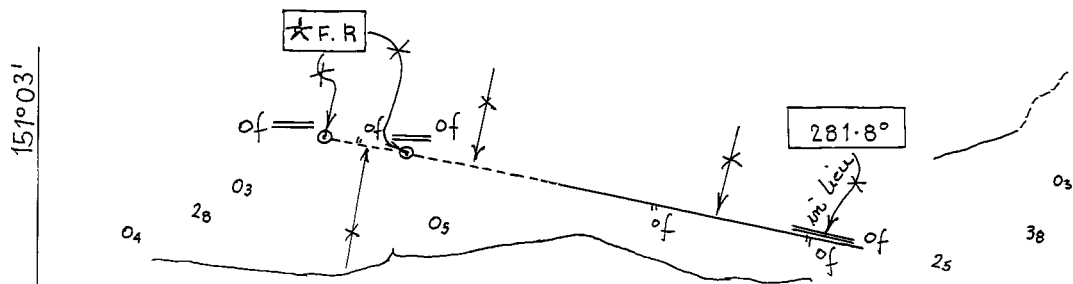

INSET:
PARRAMATTA RIVER

983/2005

902/2006

© commonwealth of Australia 2006

F7
AUS 203