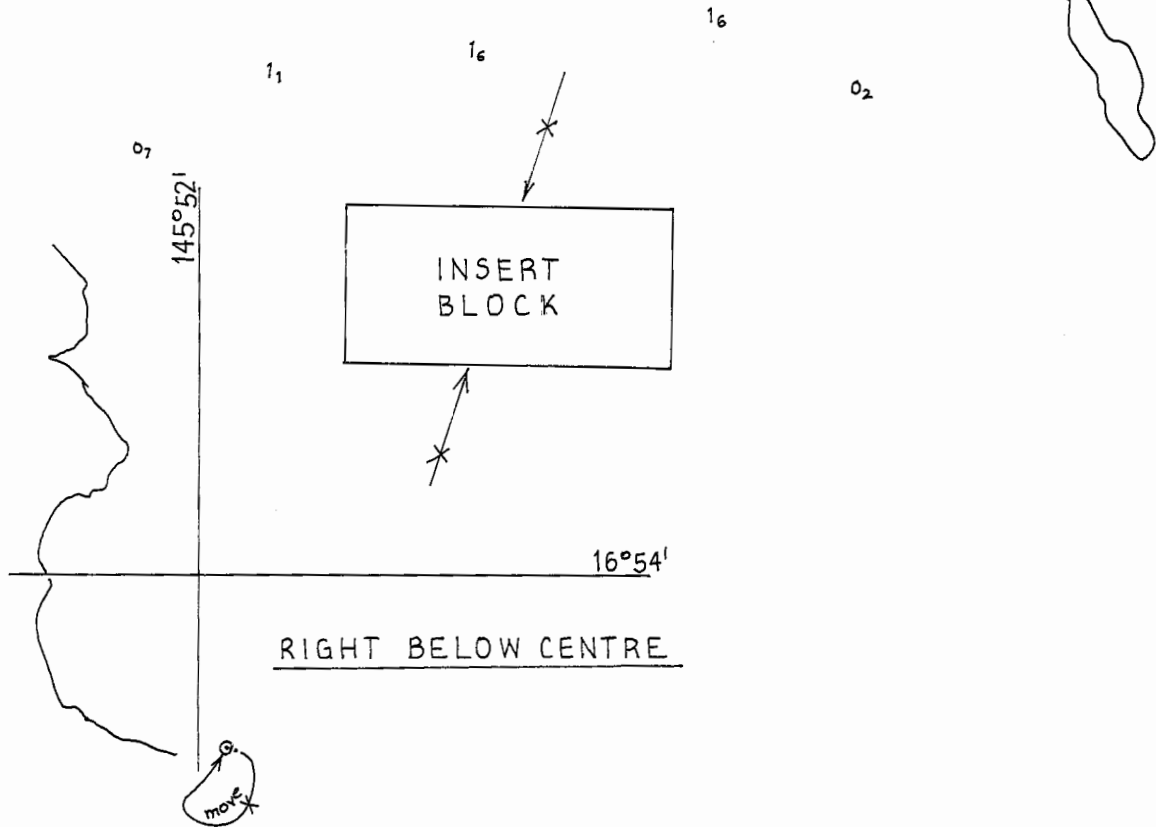

NE 8-7-2005

909/2006

© Commonwealth of Australia 2006

F8
AUS 262