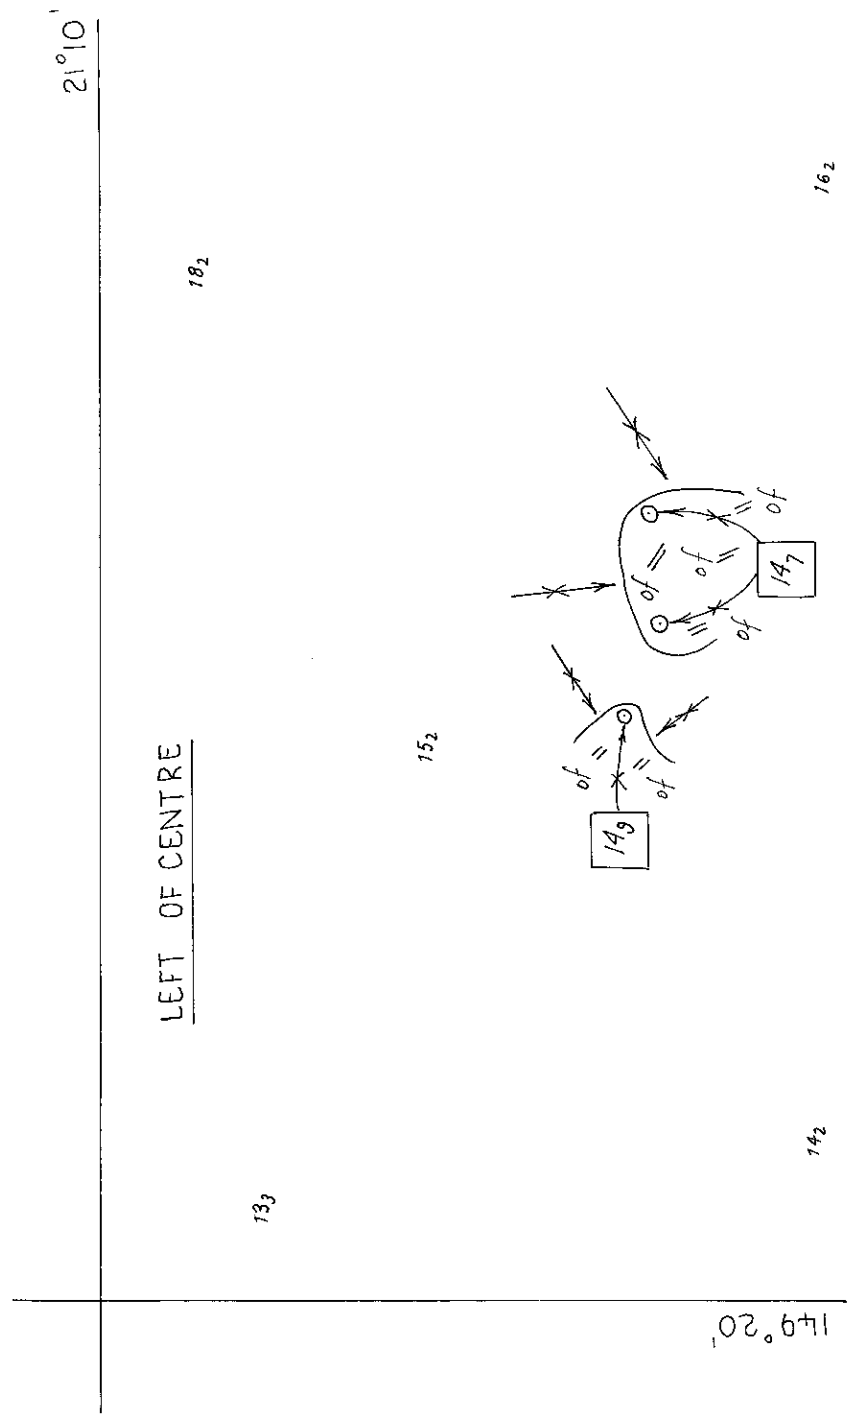

189 / 2002

© Commonwealth of Australia 2002

F7

AUS 243

PLAN: PORT OF BUNDABERG

152° 24'

24° 46'

24° 50'  
LEFT BELOW CENTRE