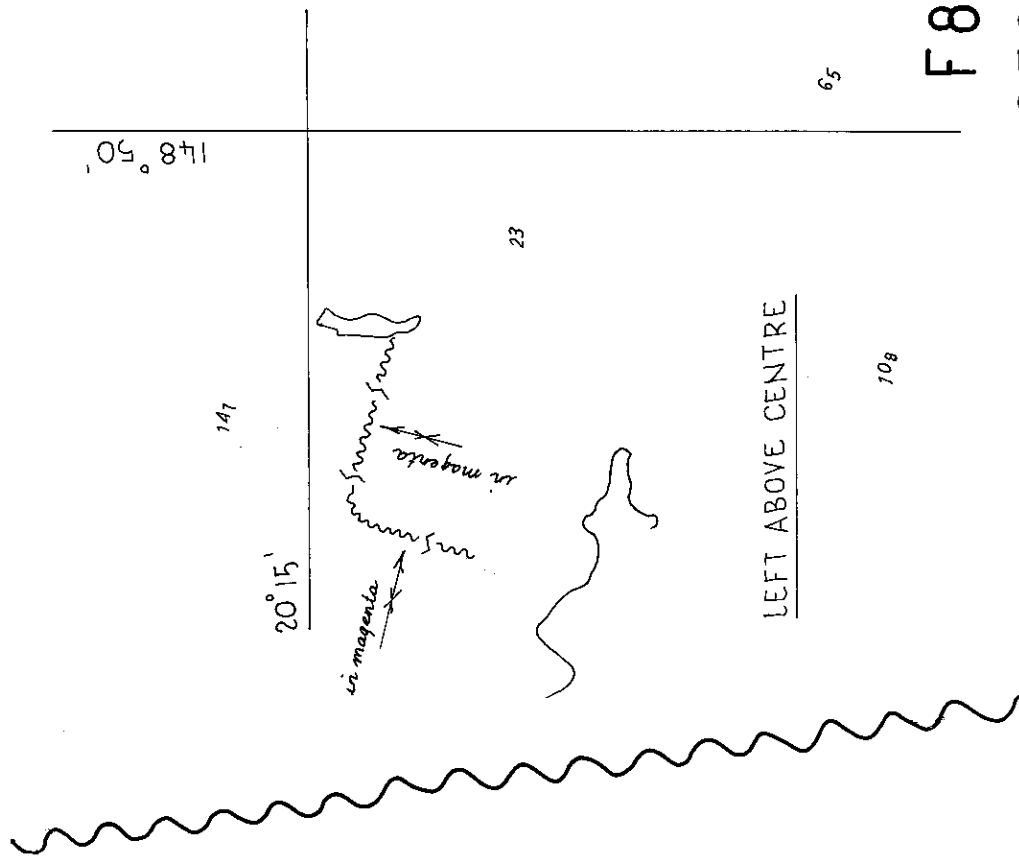

F8

AUS 252

© Commonwealth of Australia 2002