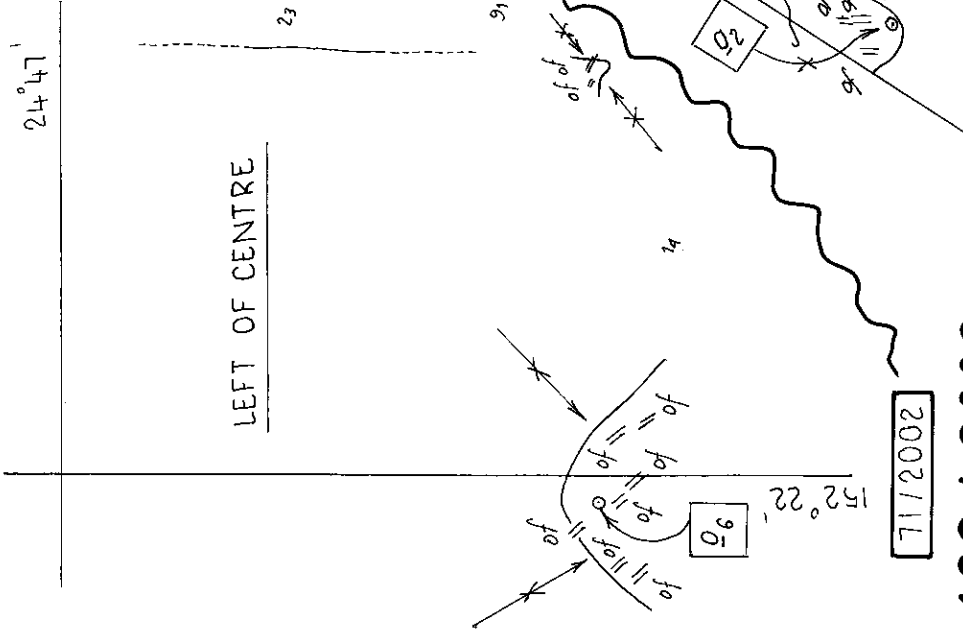

2002/11

189 / 2002

© Commonwealth of Australia 2002

F7

AUS 243

PLAN: PORT OF BUNDABERG

152° 24'

24° 46'

24° 50'
LEFT BELOW CENTRE