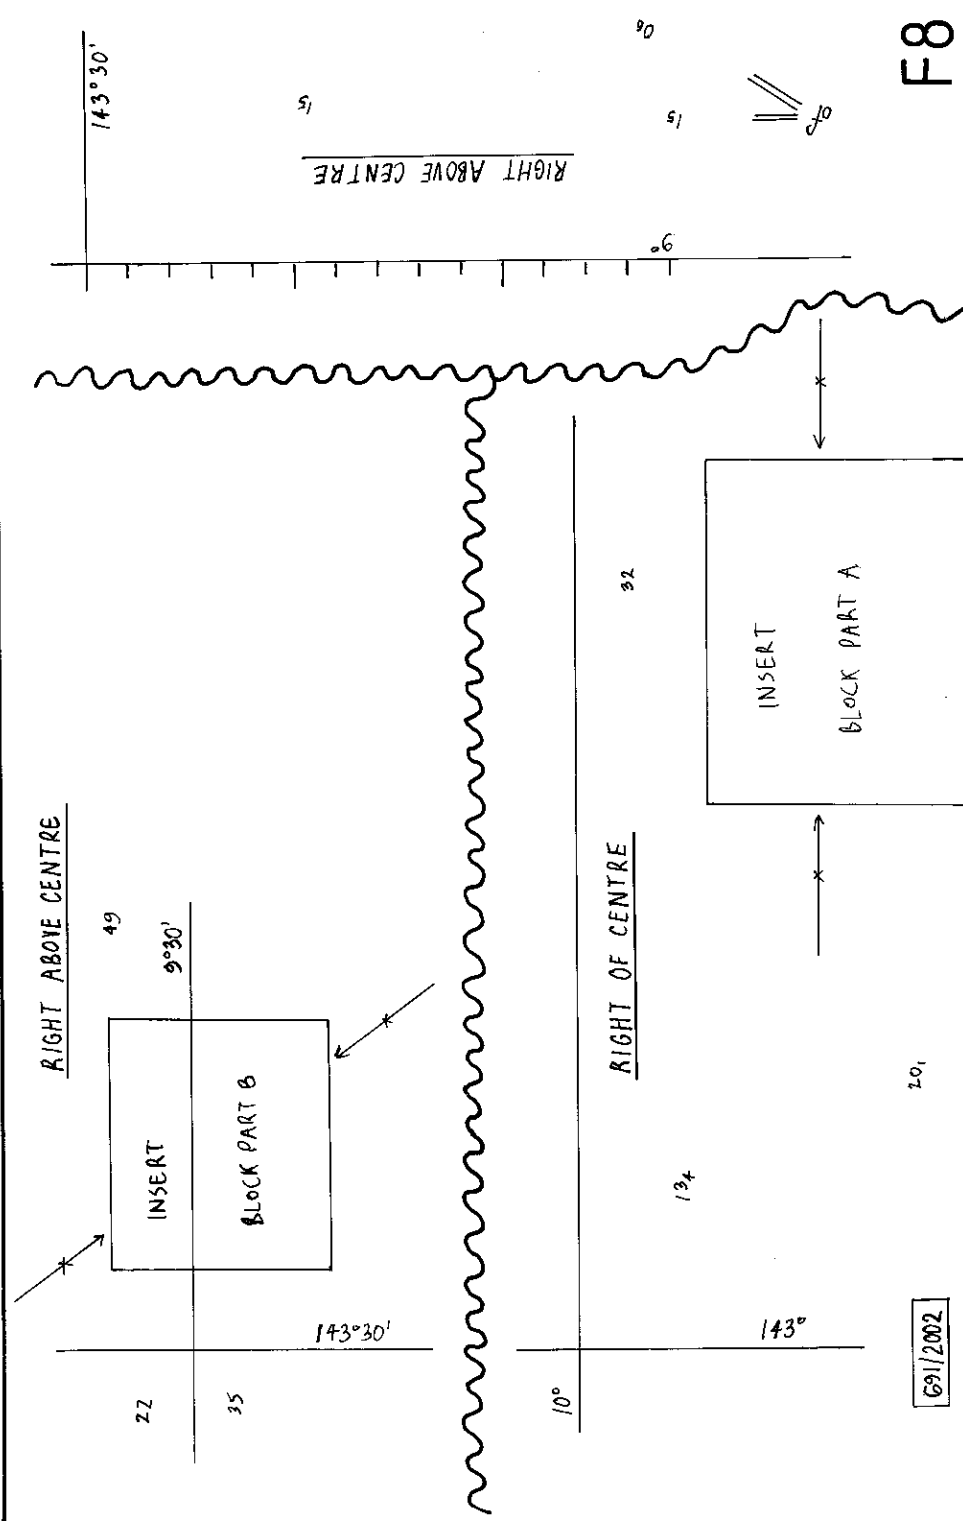

F8

AUS 376

RIGHT ABOVE CENTRE © Commonwealth of Australia 2002

827,829/2002

691/2002