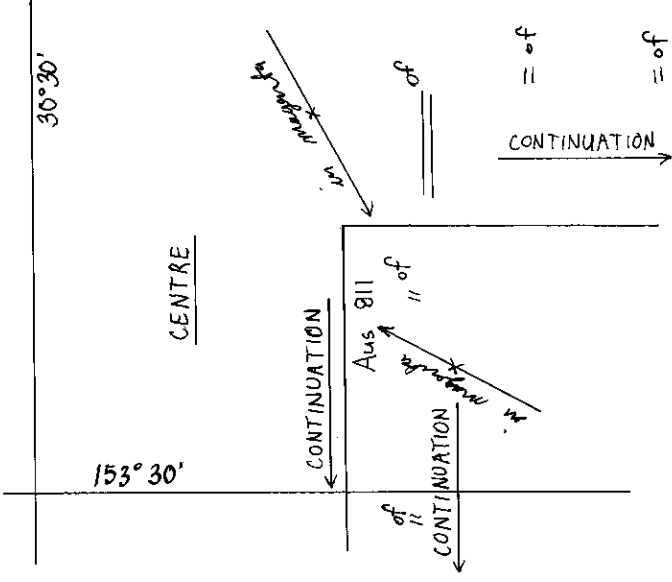

788/2002

822/2002

© Commonwealth of Australia 2002

AUS 363

F7