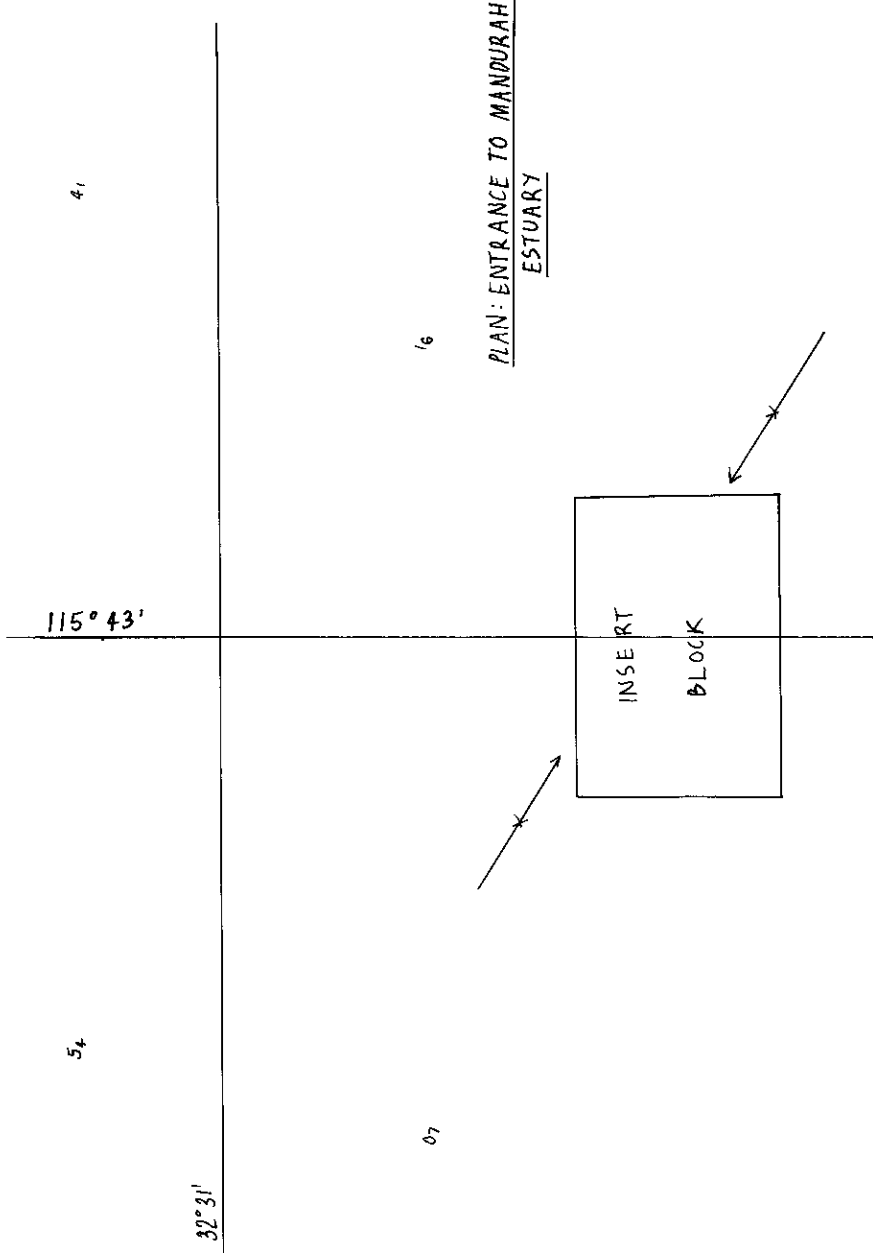

693/2002

F4

740/2002

© Commonwealth of Australia 2002

AUS 116