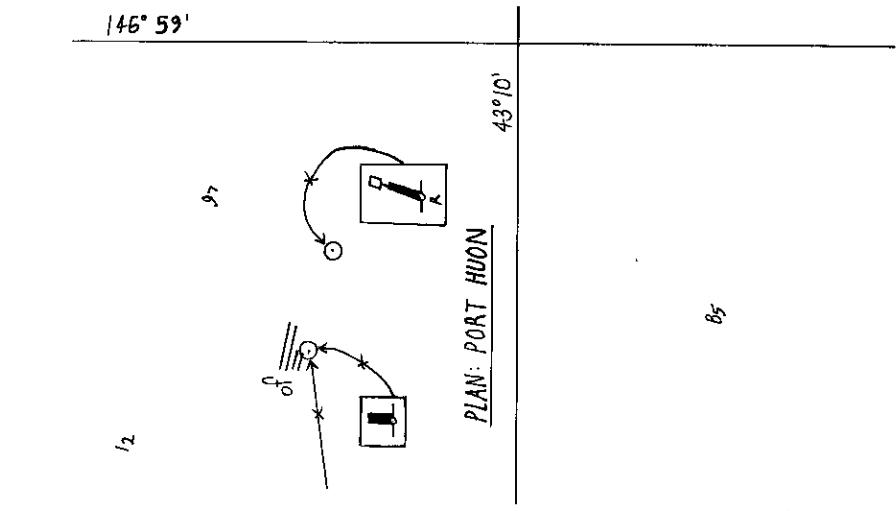

480/2002

F6

742,743/2002

AUS 174

© Commonwealth of Australia 2002