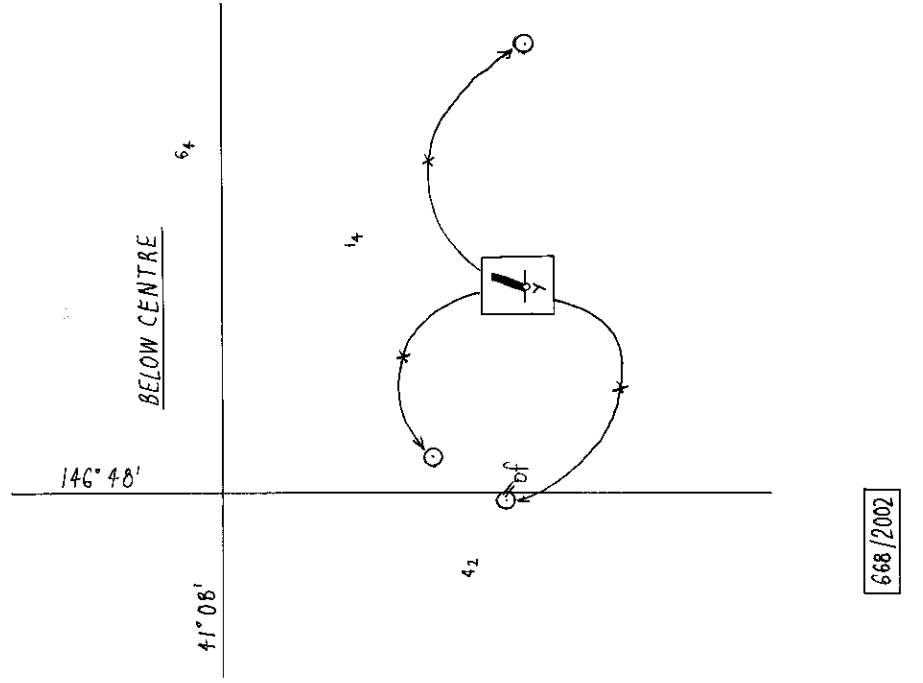

668/2002

744 / 2002

© Commonwealth of Australia 2002

F6
AUS 167