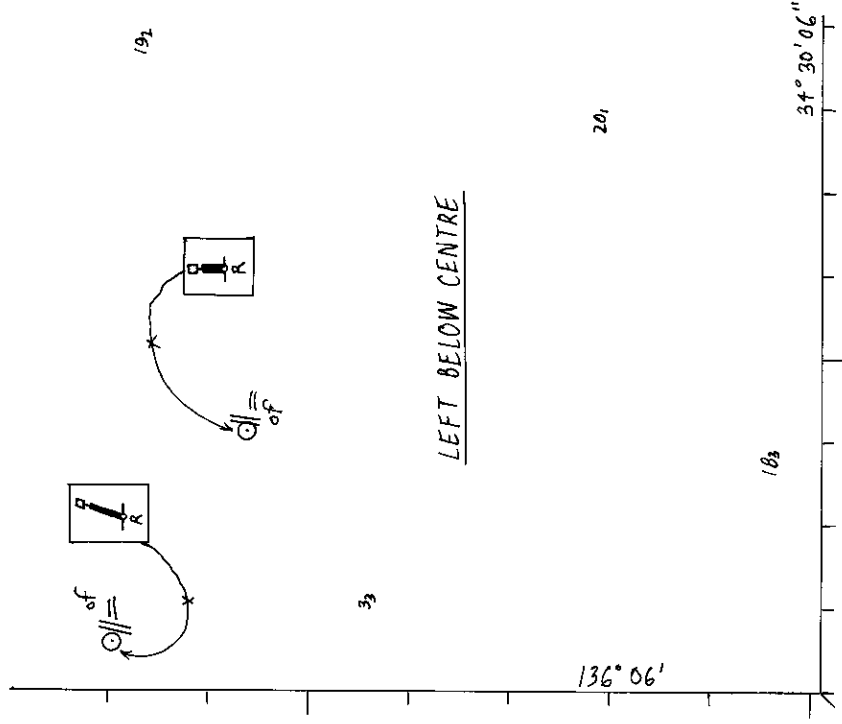

625/2002

F5

741/2002

AUS 777

© Commonwealth of Australia 2002