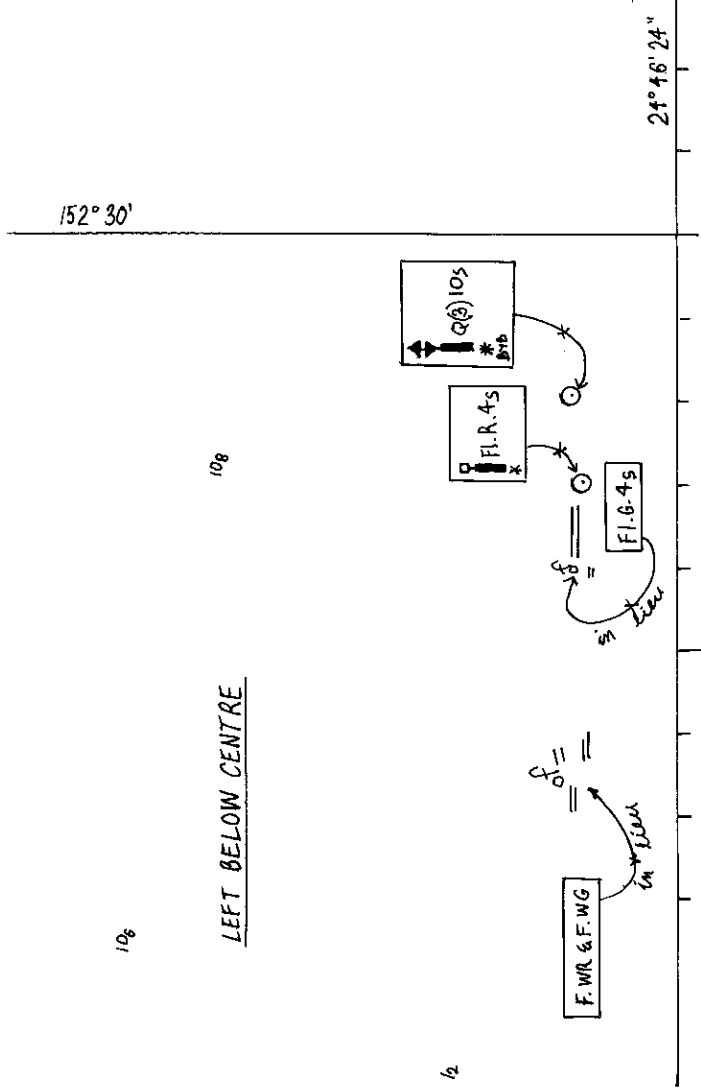

428/2002

530/2002

© Commonwealth of Australia 2002

F7
AUS 818