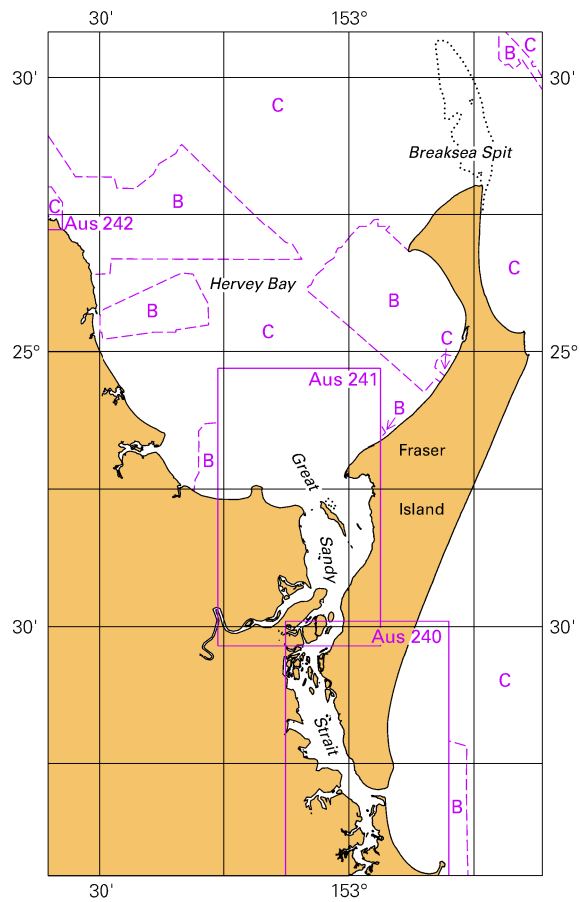

To accompany Australian Notice to Mariners 1081/2019

ELECTRONIC NAVIGATIONAL CHART (ENC)

Larger scale ENC content exists in this area. When using electronic navigation systems, certain vessels (e.g. restricted by depth or size) may benefit from the additional level of detail shown in the largest scale ENC product available.

Note for chart Aus 817

To accompany Australian Notice to Mariners 1081/2019

© Commonwealth of Australia 2019

Block for chart Aus 817

(111.5 x 65.4mm)