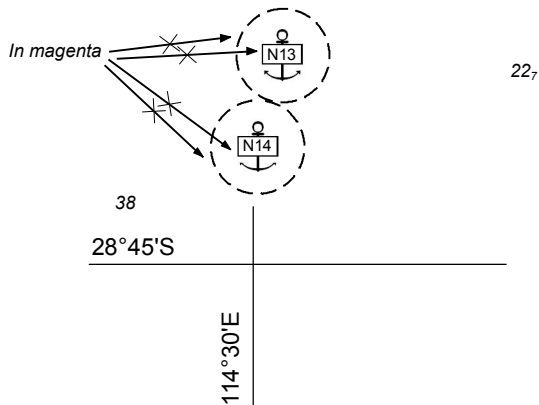

Previous Notice 858/2011

Australian Government
Department of Defence

AUS 751

NTM 328/2012

© Commonwealth of Australia 2012