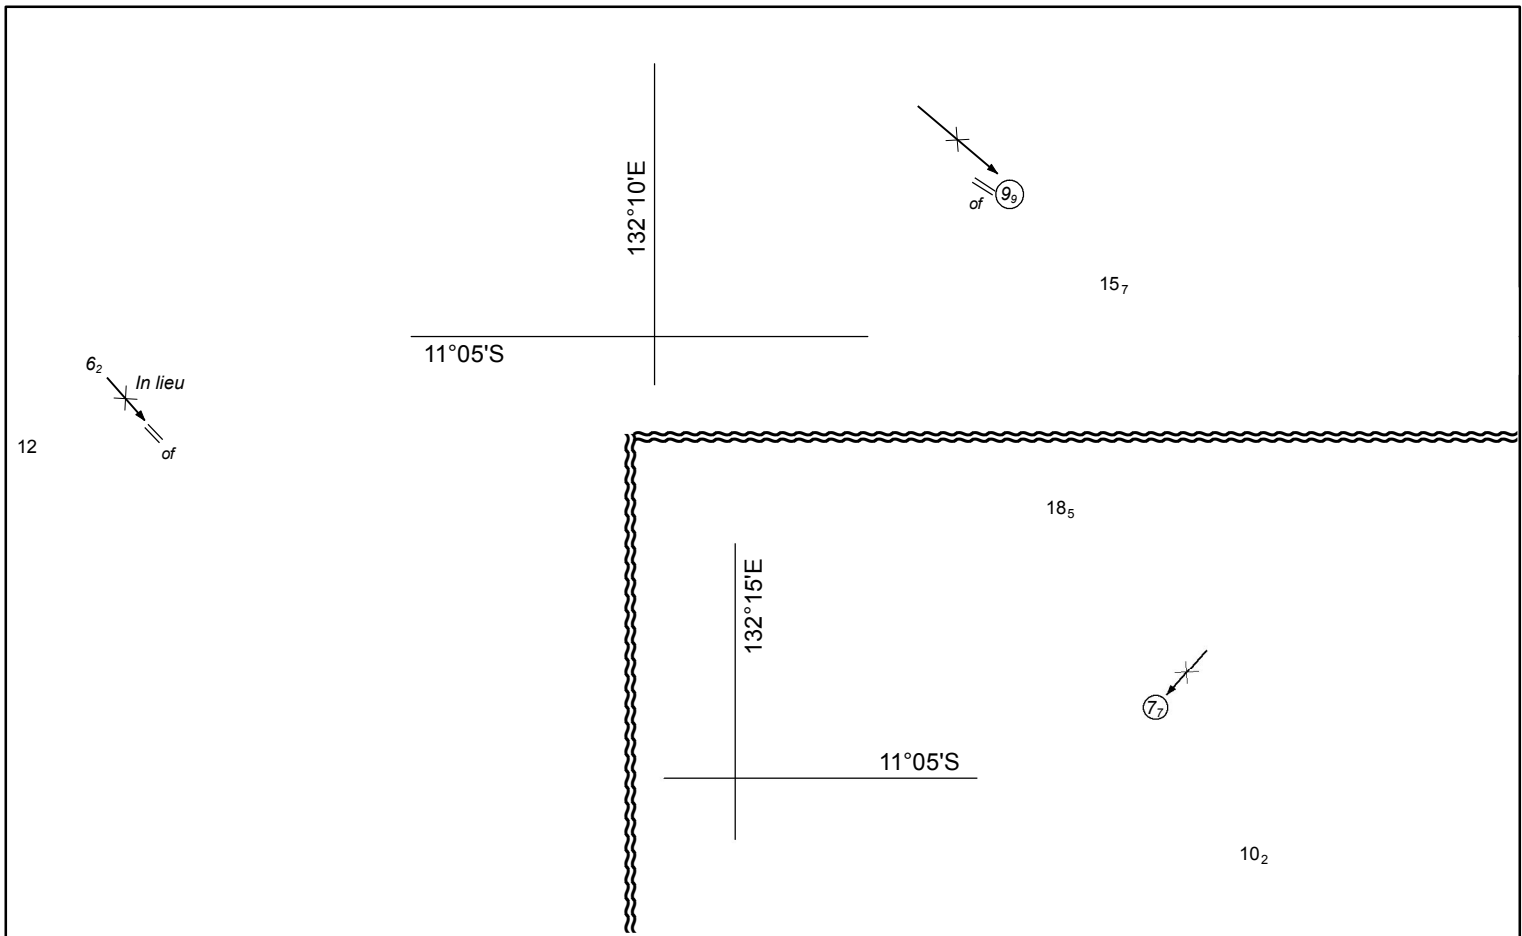

Previous Notice 704/2009

NTM 324/2012

Australian Government
Department of Defence

AUS 18
© Commonwealth of Australia 2012