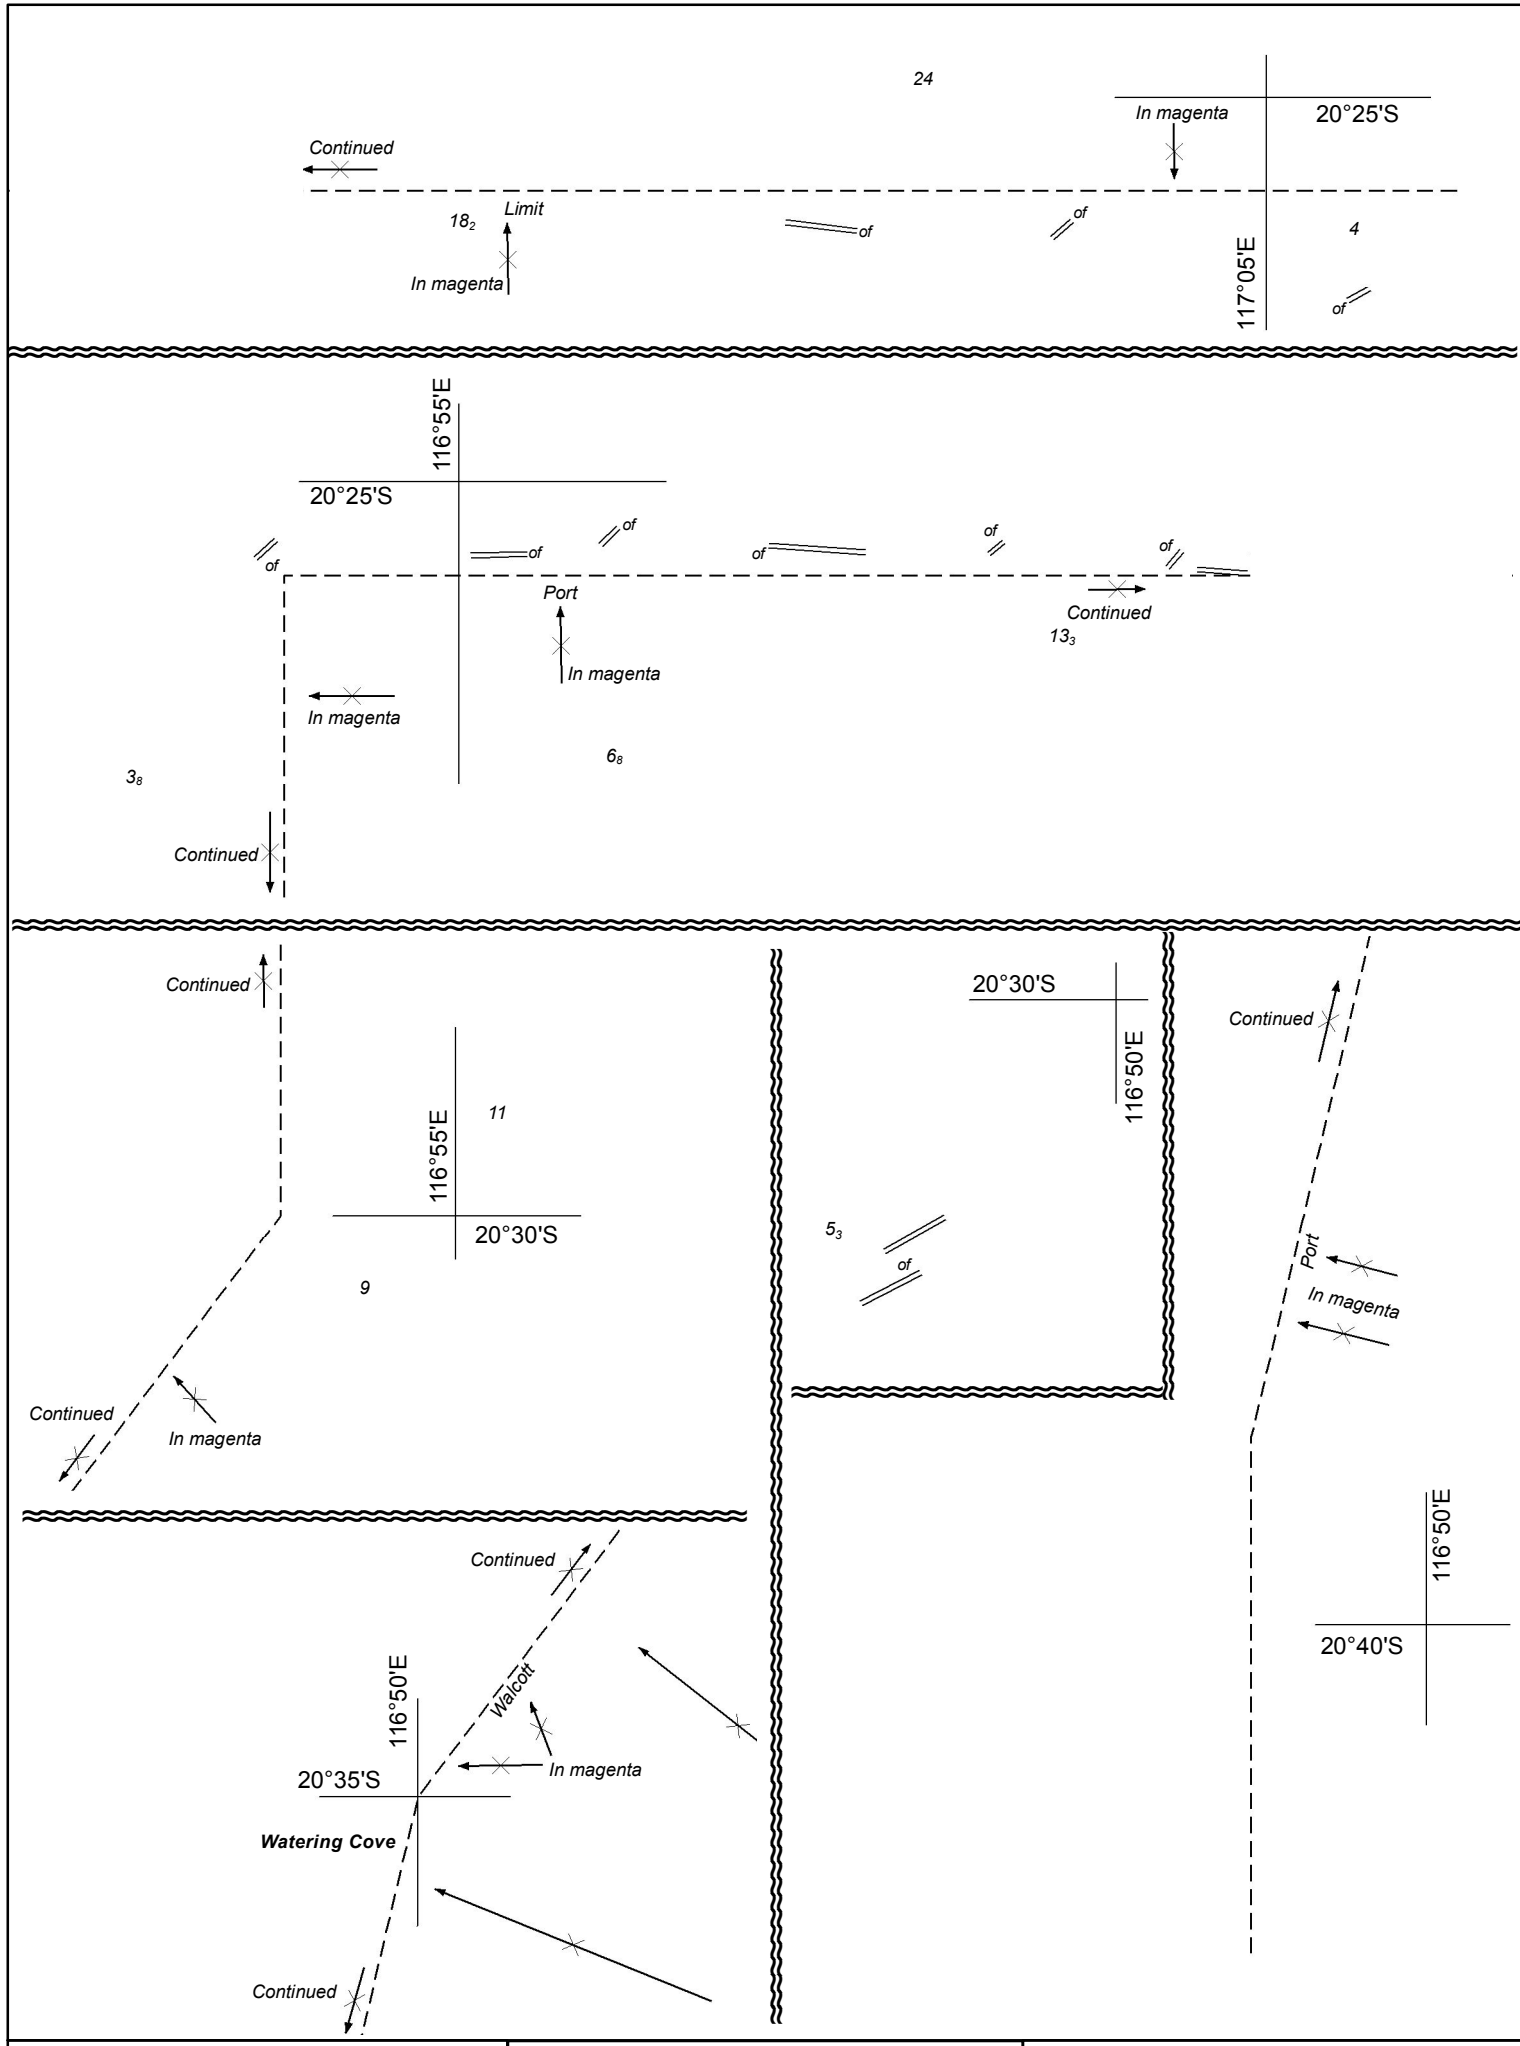

Previous Notice 100/2012

NTM 191/2012

Australian Government
Department of Defence

AUS 57

© Commonwealth of Australia 2012