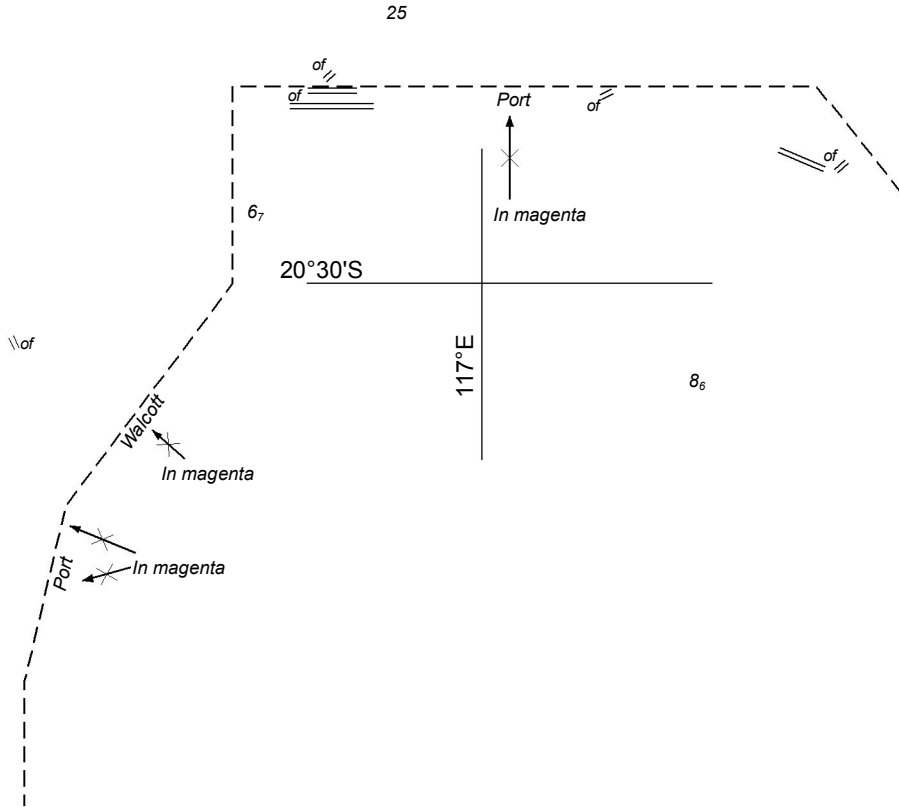

Previous Notice 1307/2011

NTM 191/2012

Australian Government
Department of Defence

AUS 327

© Commonwealth of Australia 2012