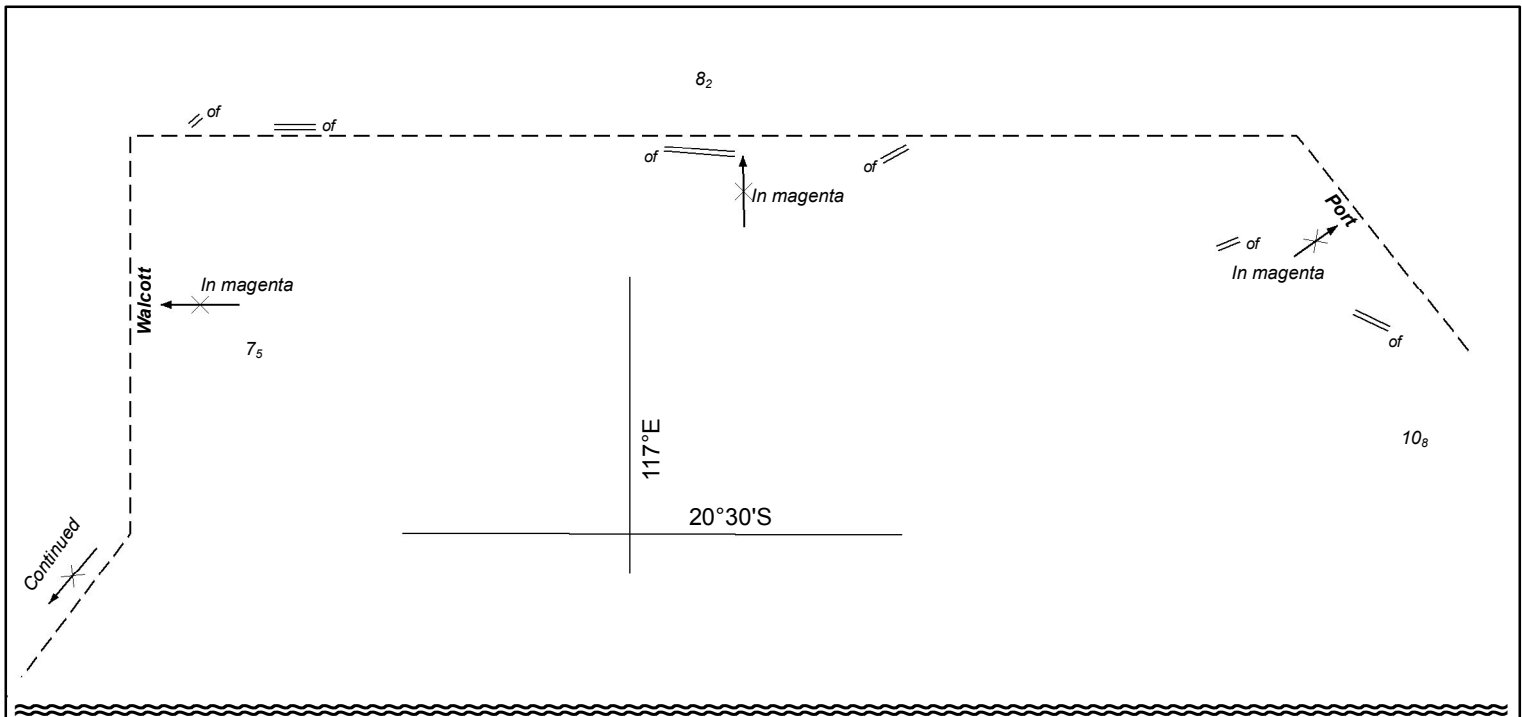

Previous Notice 1129/2012

NTM 191/2012

Australian Government
Department of Defence

AUS 741

© Commonwealth of Australia 2012