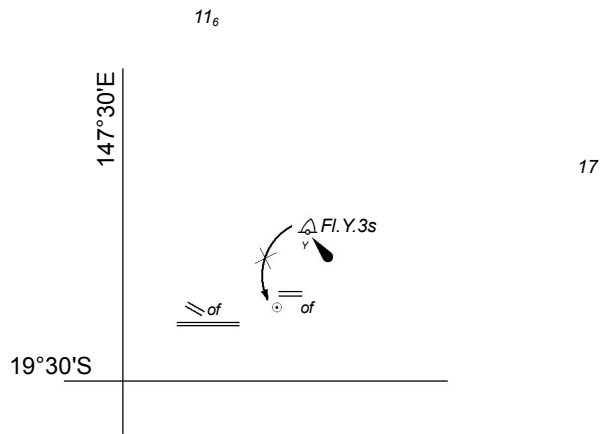

Previous Notice 1238/2011

NTM 185/2012

AUS 827

© Commonwealth of Australia 2012