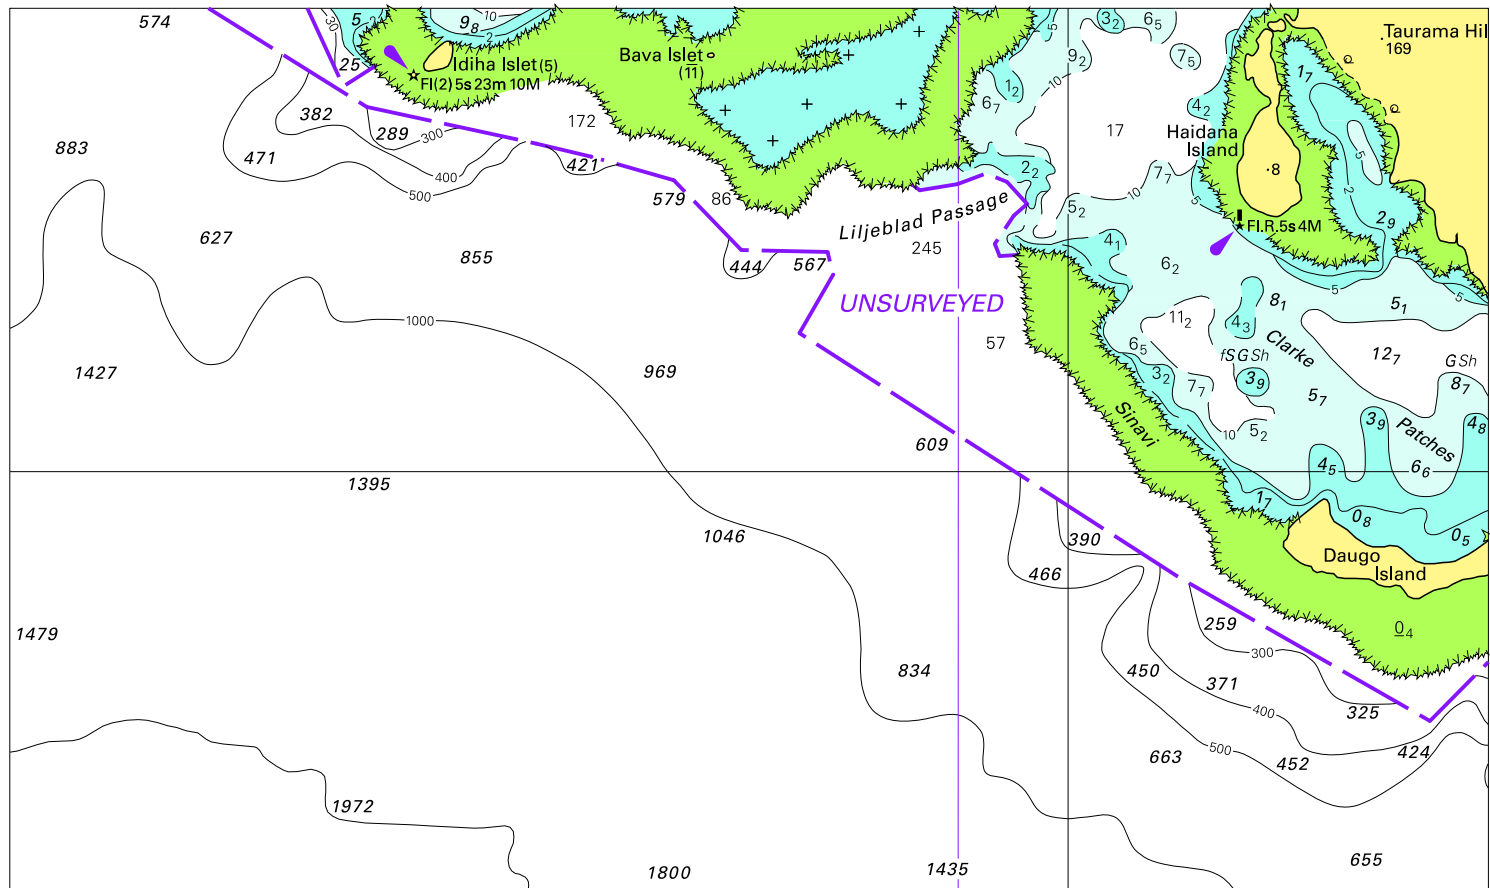

(186.0 x47.1mm)

To accompany Australian Notice to Mariners 427/2012

Block for chart Aus 379

© Commonwealth of Australia 2012

(115.8 x 75.1mm)

To accompany Australian Notice to Mariners 427/2012

Block for chart Aus 505