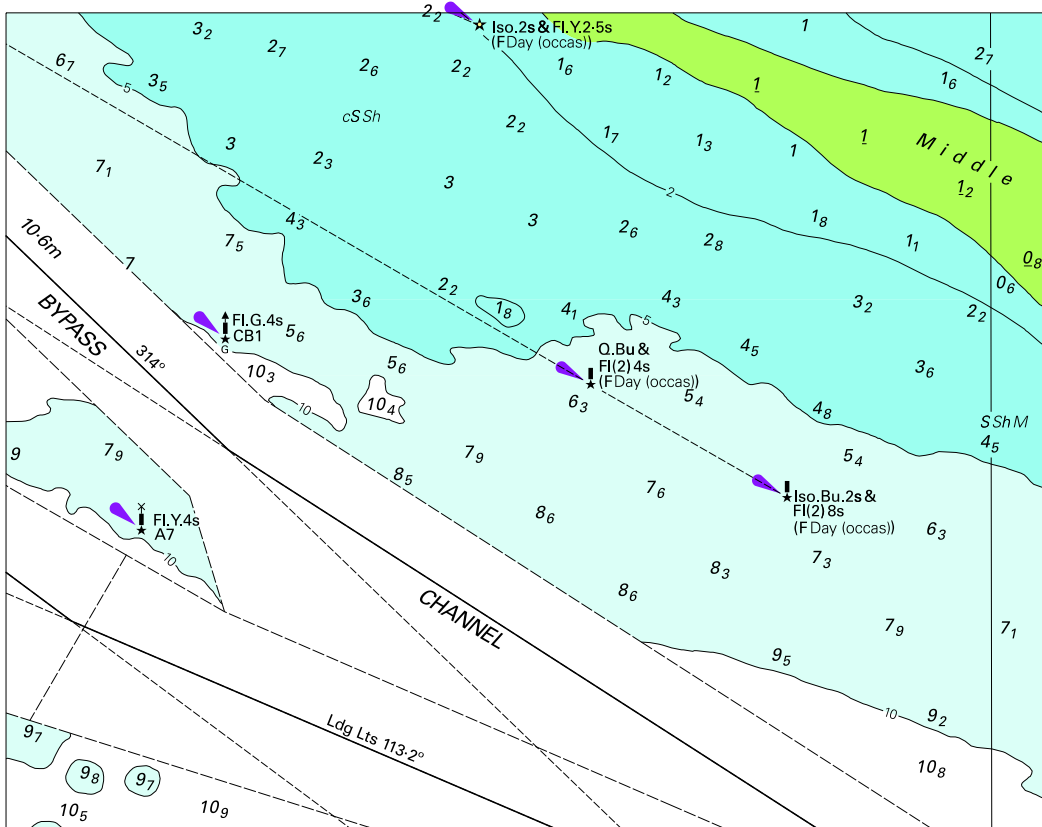

To accompany Australian Notice to Mariners 319/2012

Block for chart Aus 244

© Commonwealth of Australia 2012

(137.6 x 107.8mm)

To accompany Australian Notice to Mariners 319/2012

© Commonwealth of Australia 2012
Block for chart Aus 245 (63.2 x 55.7mm)

To accompany Australian Notice to Mariners 325/2012

© Commonwealth of Australia 2012

Block for chart Aus 24

(76.1 x 79.6)

To accompany Australian Notice to Mariners 325/2012

© Commonwealth of Australia 2012

Block for chart Aus 28

(60.9 x 63.7)

To accompany Australian Notice to Mariners 327/2012

©Commonwealth of Australia 2012

Block for Aus 744

(118.4 x 82.7mm)

To accompany Australian Notice to Mariners 327/2012