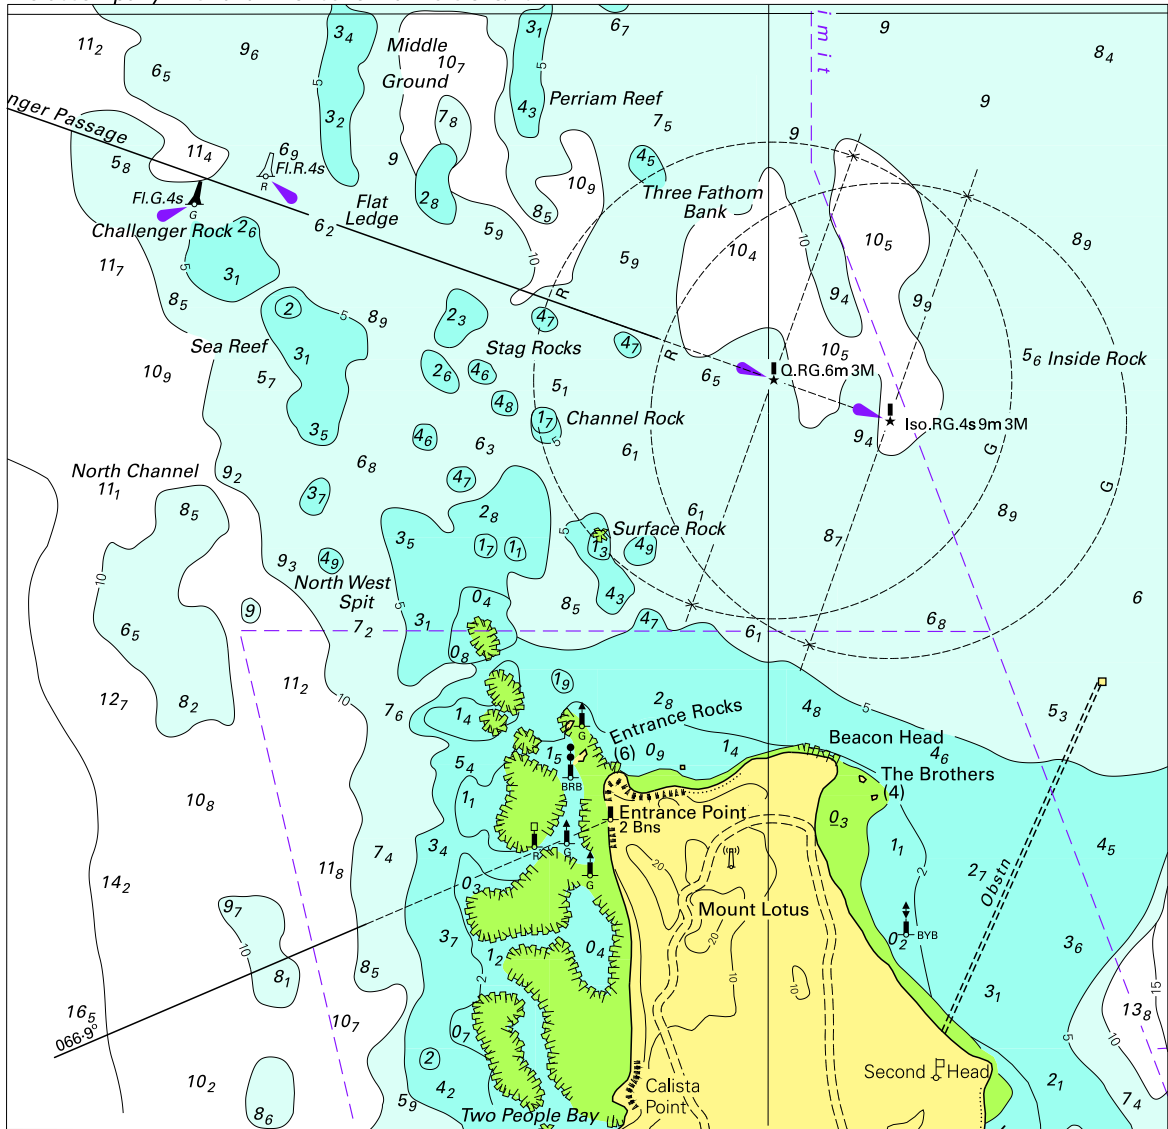

To accompany Australian Notice to Mariners 329/2012

Block for chart Aus 117

© Commonwealth of Australia 2012

(148.8 x 153.6mm)