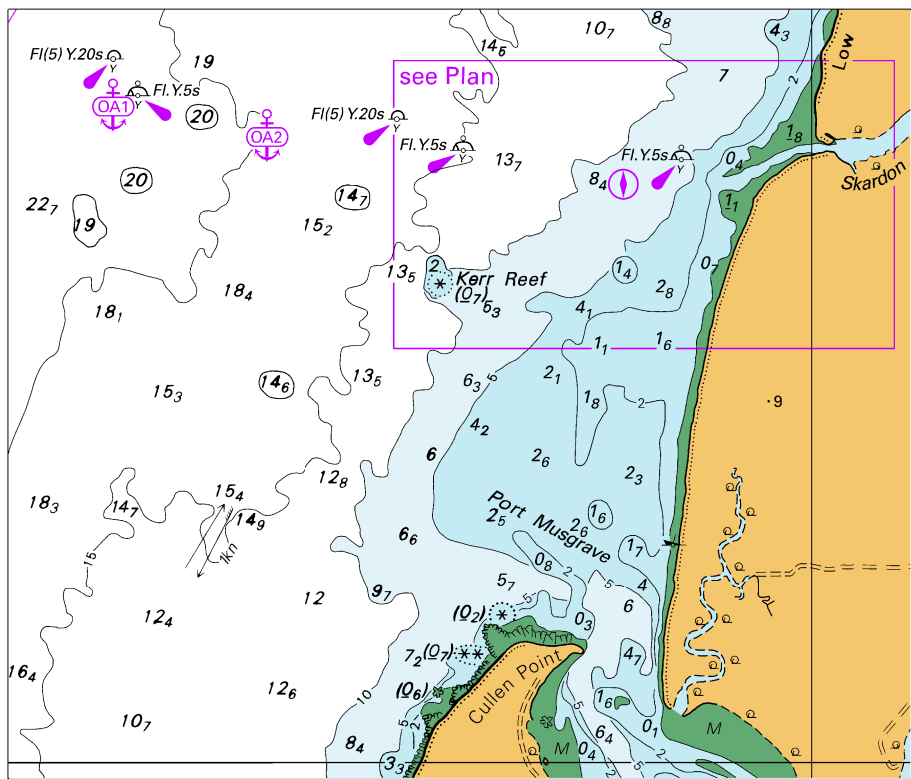

To accompany Australian Notice to Mariners 92/2024

Block for chart Aus 834

(97.9 x 51.4mm)

© Commonwealth of Australia 2024

To accompany Australian Notice to Mariners 96/2024

Block A for chart Aus 301

© Commonwealth of Australia 2024

(157.4 x 72.4mm)

To accompany Australian Notice to Mariners 96/2024

Block B for chart Aus 301

© Commonwealth of Australia 2024

(119.4 x 101.8mm)

To accompany Australian Notice to Mariners 97/2024

Block for chart Aus 252

(99.1 x 99.6mm)

© Commonwealth of Australia 2024

To accompany Australian Notice to Mariners 97/2024

Block for chart Aus 253 © Commonwealth of Australia 2024

(104.4 x 126.2 mm)

Block A for chart Aus 729

© Commonwealth of Australia 2024

(253.7 x 155.6mm)

To accompany Australian Notice to Mariners 98/2024

Block B for chart Aus 729

© Commonwealth of Australia 2024

(232.1 x 155.5mm)