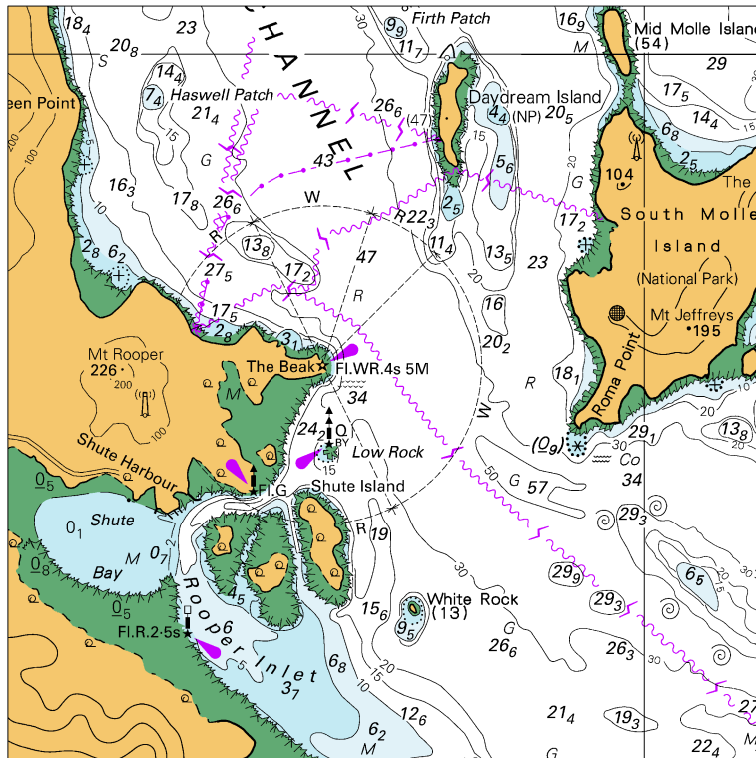

To accompany Australian Notice to Mariners 92/2024

Block for chart Aus 834

(97.9 x 51.4mm)

© Commonwealth of Australia 2024

To accompany Australian Notice to Mariners 96/2024

Block A for chart Aus 301

© Commonwealth of Australia 2024

(157.4 x 72.4mm)

To accompany Australian Notice to Mariners 96/2024

Block B for chart Aus 301

© Commonwealth of Australia 2024

(119.4 x 101.8mm)

To accompany Australian Notice to Mariners 97/2024

Block for chart Aus 252

(99.1 x 99.6mm)

© Commonwealth of Australia 2024

To accompany Australian Notice to Mariners 97/2024

Block for chart Aus 253 © Commonwealth of Australia 2024

(104.4 x 126.2 mm)

Block A for chart Aus 729

© Commonwealth of Australia 2024

(253.7 x 155.6mm)

To accompany Australian Notice to Mariners 98/2024

Block B for chart Aus 729

© Commonwealth of Australia 2024

(232.1 x 155.5mm)