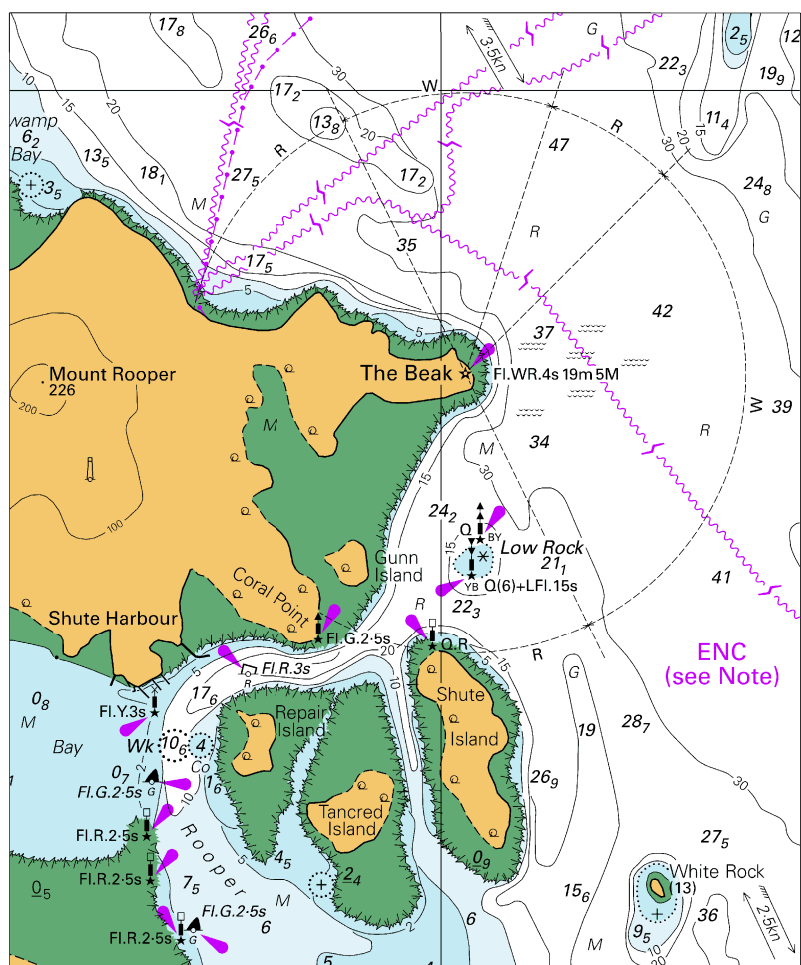

To accompany Australian Notice to Mariners 92/2024

Block for chart Aus 834

(97.9 x 51.4mm)

© Commonwealth of Australia 2024

To accompany Australian Notice to Mariners 96/2024

Block A for chart Aus 301

© Commonwealth of Australia 2024

(157.4 x 72.4mm)

To accompany Australian Notice to Mariners 96/2024

Block B for chart Aus 301

© Commonwealth of Australia 2024

(119.4 x 101.8mm)

To accompany Australian Notice to Mariners 97/2024

Block for chart Aus 252

(99.1 x 99.6mm)

© Commonwealth of Australia 2024

To accompany Australian Notice to Mariners 97/2024

Block for chart Aus 253 © Commonwealth of Australia 2024

(104.4 x 126.2 mm)

Block A for chart Aus 729

© Commonwealth of Australia 2024

(253.7 x 155.6mm)

To accompany Australian Notice to Mariners 98/2024

Block B for chart Aus 729

© Commonwealth of Australia 2024

(232.1 x 155.5mm)