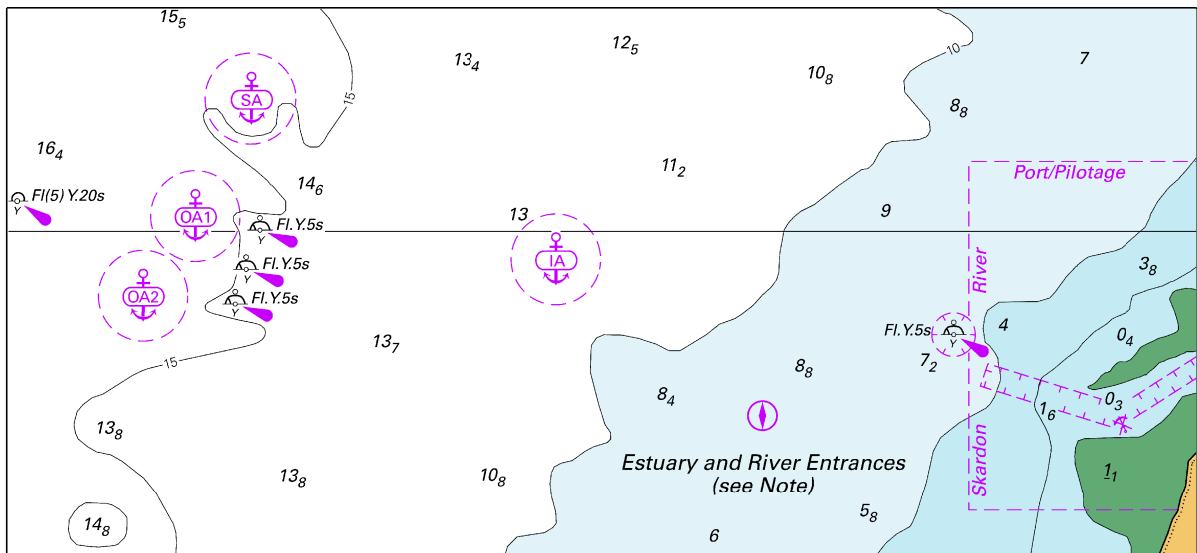

To accompany Australian Notice to Mariners 92/2024

Block for chart Aus 834

(97.9 x 51.4mm)

© Commonwealth of Australia 2024

To accompany Australian Notice to Mariners 96/2024

Block A for chart Aus 301

© Commonwealth of Australia 2024

(157.4 x 72.4mm)

To accompany Australian Notice to Mariners 96/2024

Block B for chart Aus 301

© Commonwealth of Australia 2024

(119.4 x 101.8mm)

To accompany Australian Notice to Mariners 97/2024

Block for chart Aus 252